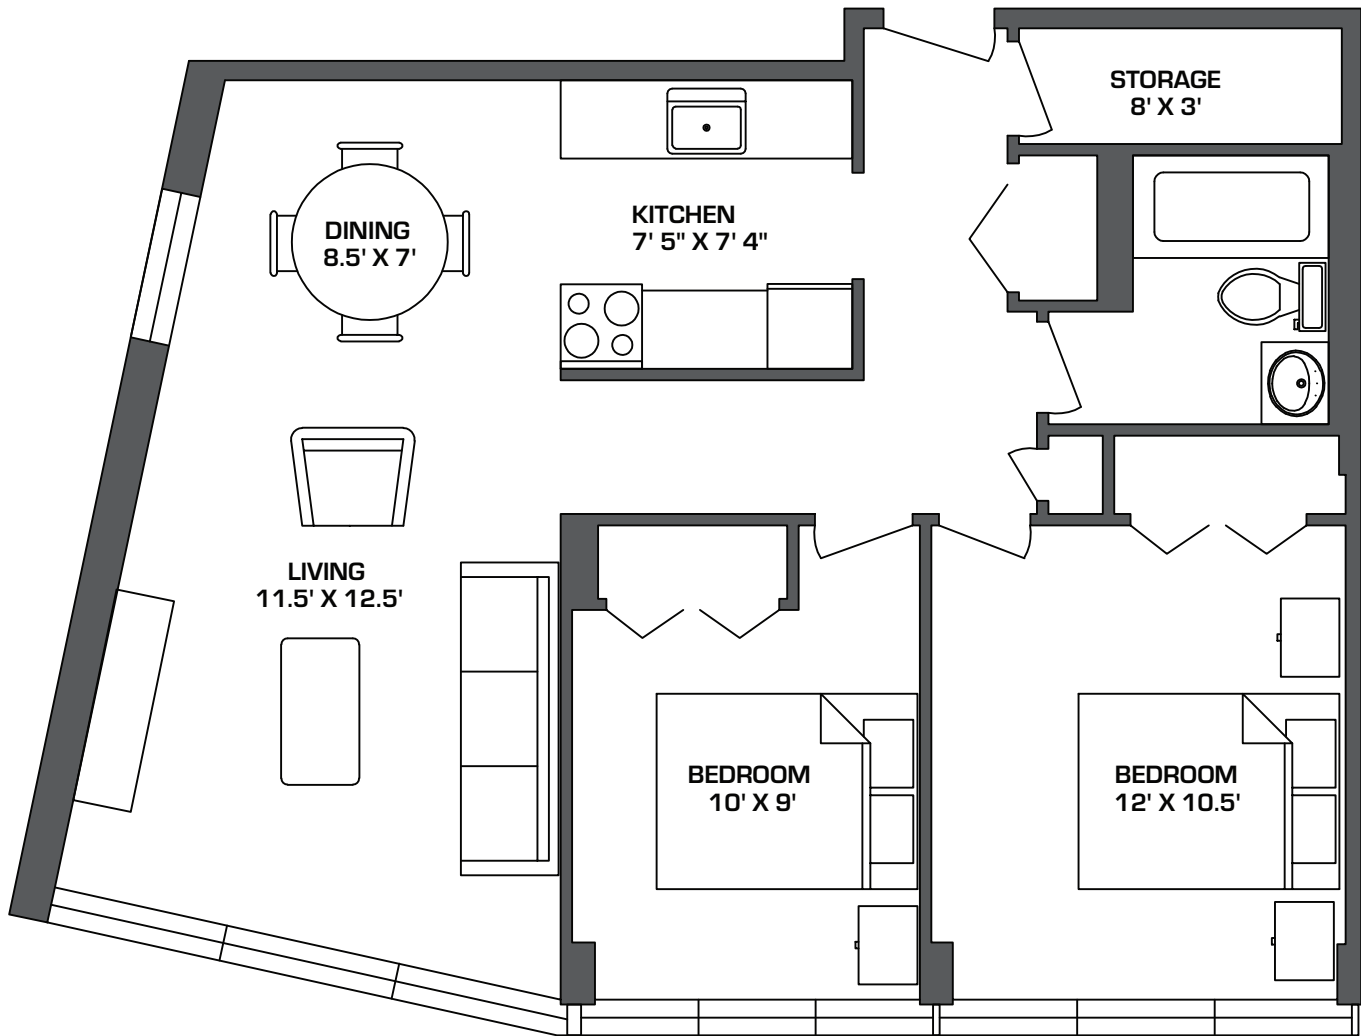

LORD SIMCOE

450 SIMCOE ST.

UNIT 101

790 sf

All measurements are approximate.