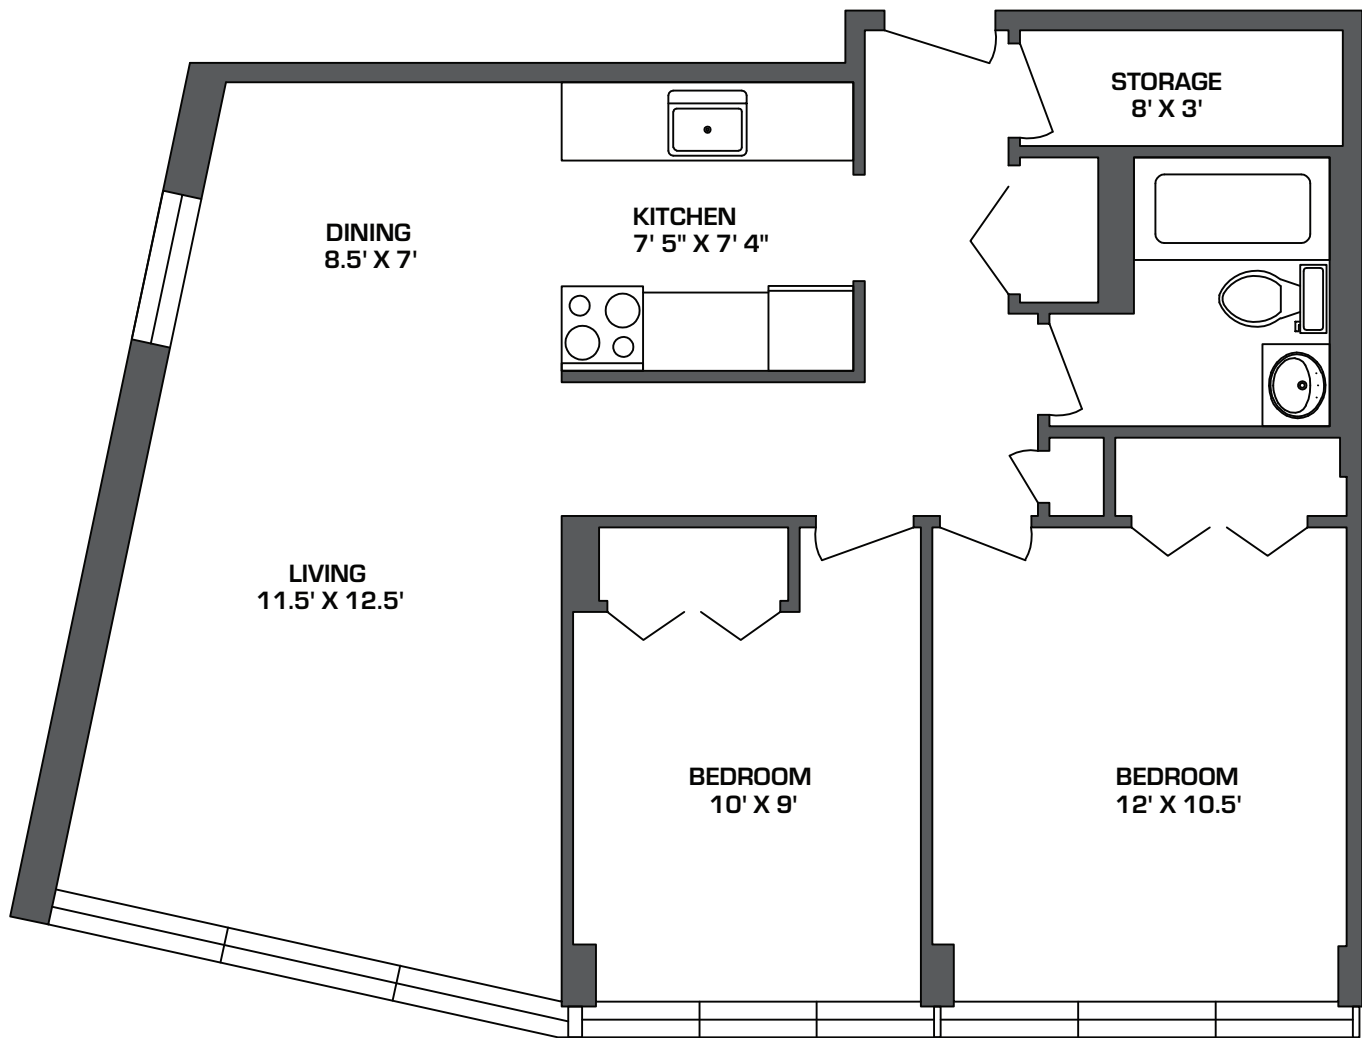

# LORD SIMCOE

450 SIMCOE ST.

UNIT 101

790 sf

All measurements are approximate.