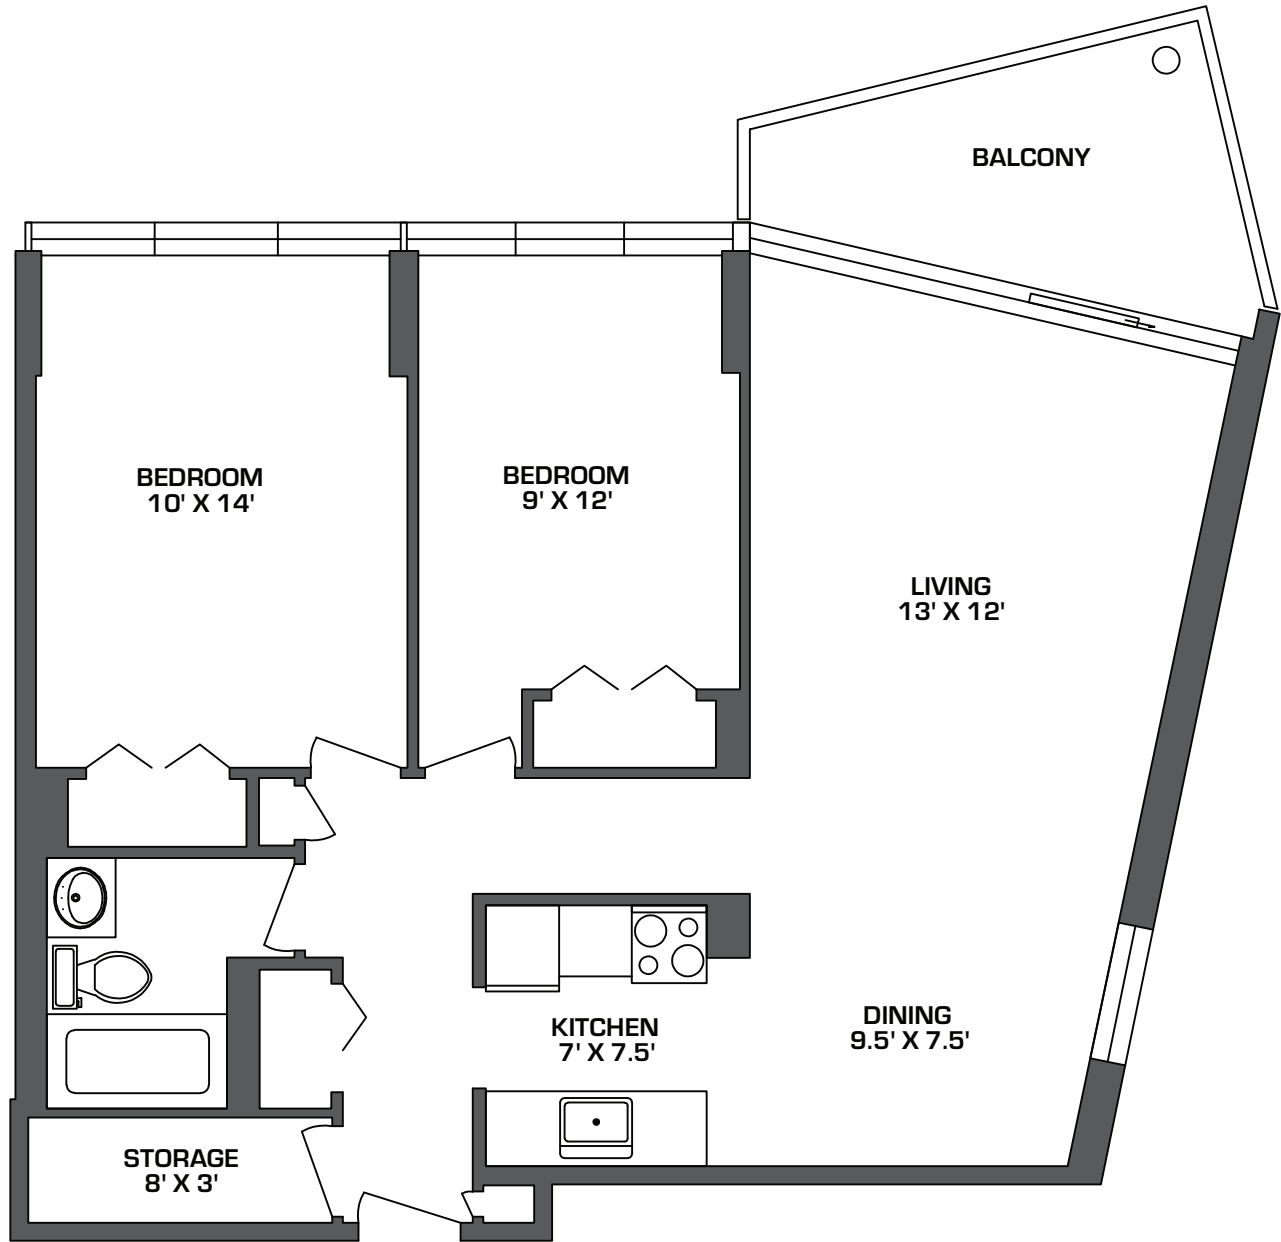

LORD SIMCOE

450 SIMCOE ST.

UNIT -11

860 sf

All measurements are approximate.