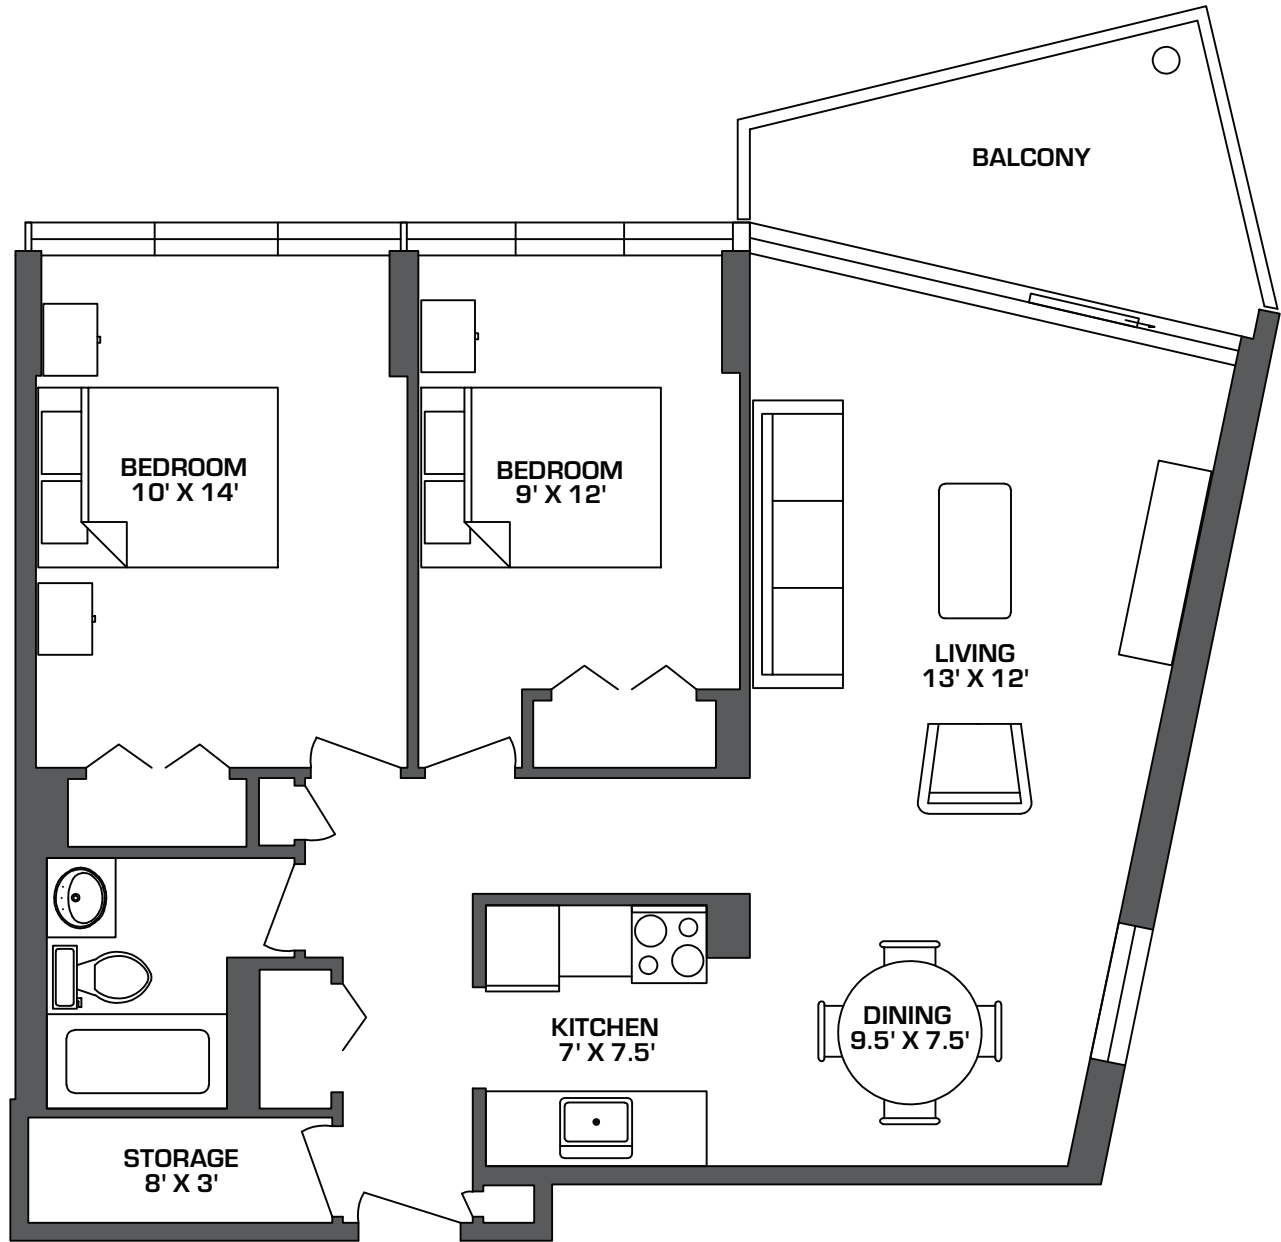

LORD SIMCOE

450 SIMCOE ST.

UNIT -11

860 sf

All measurements are approximate.