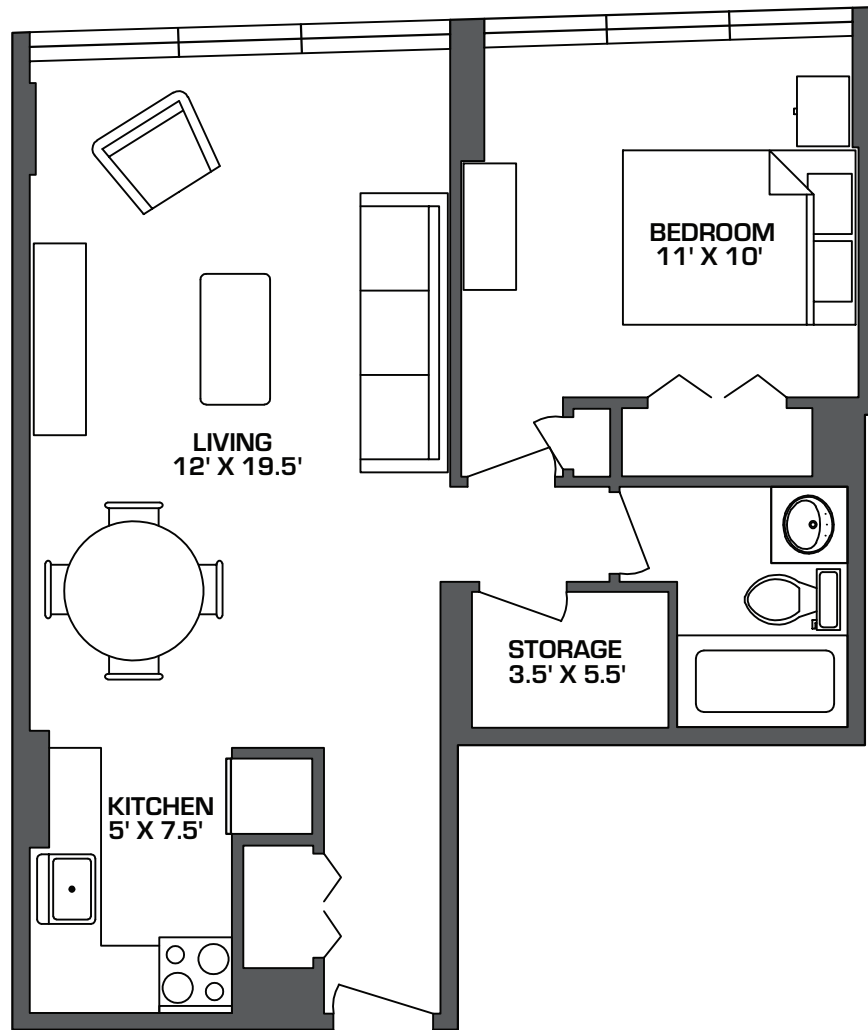

# LADY SIMCOE

440 SIMCOE ST.

UNIT 225

595 sf

All measurements are approximate.