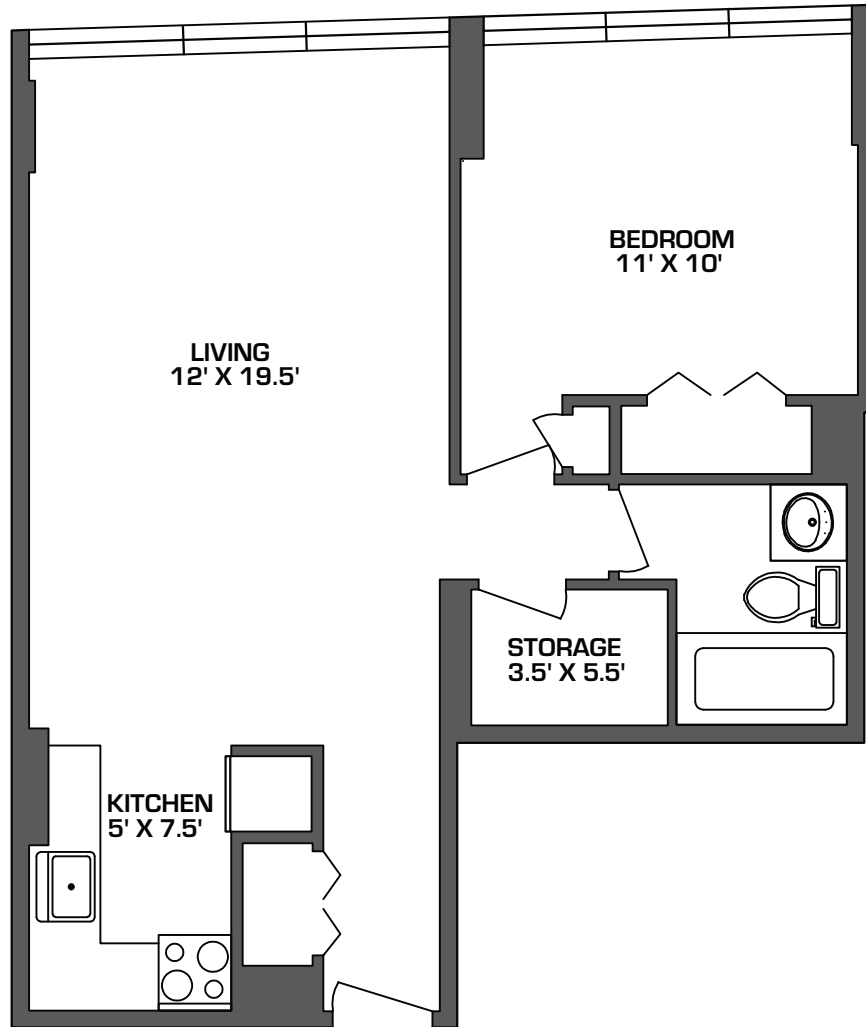

LADY SIMCOE

440 SIMCOE ST.

UNIT 225

595 sf

All measurements are approximate.