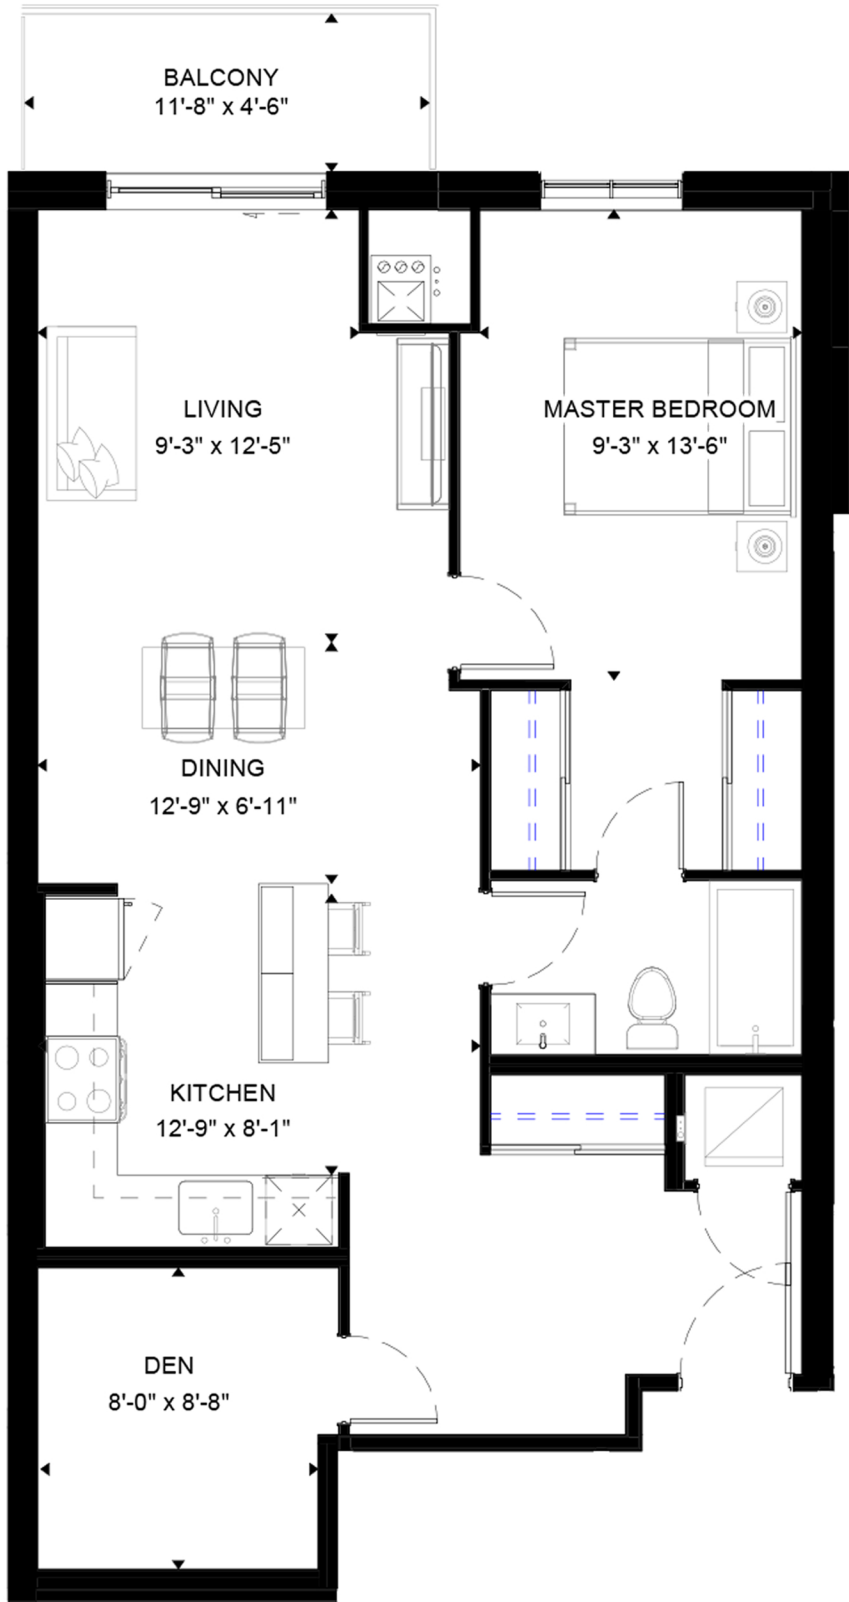

# Suites 307-2407

1 Bedroom + Den  
882 SQFT.

1306 McWatters Road  
K2C 3S3  
rivierasuites.ca

**HOMESTEAD**

\*Sizes and dimensions are approximate and may vary.