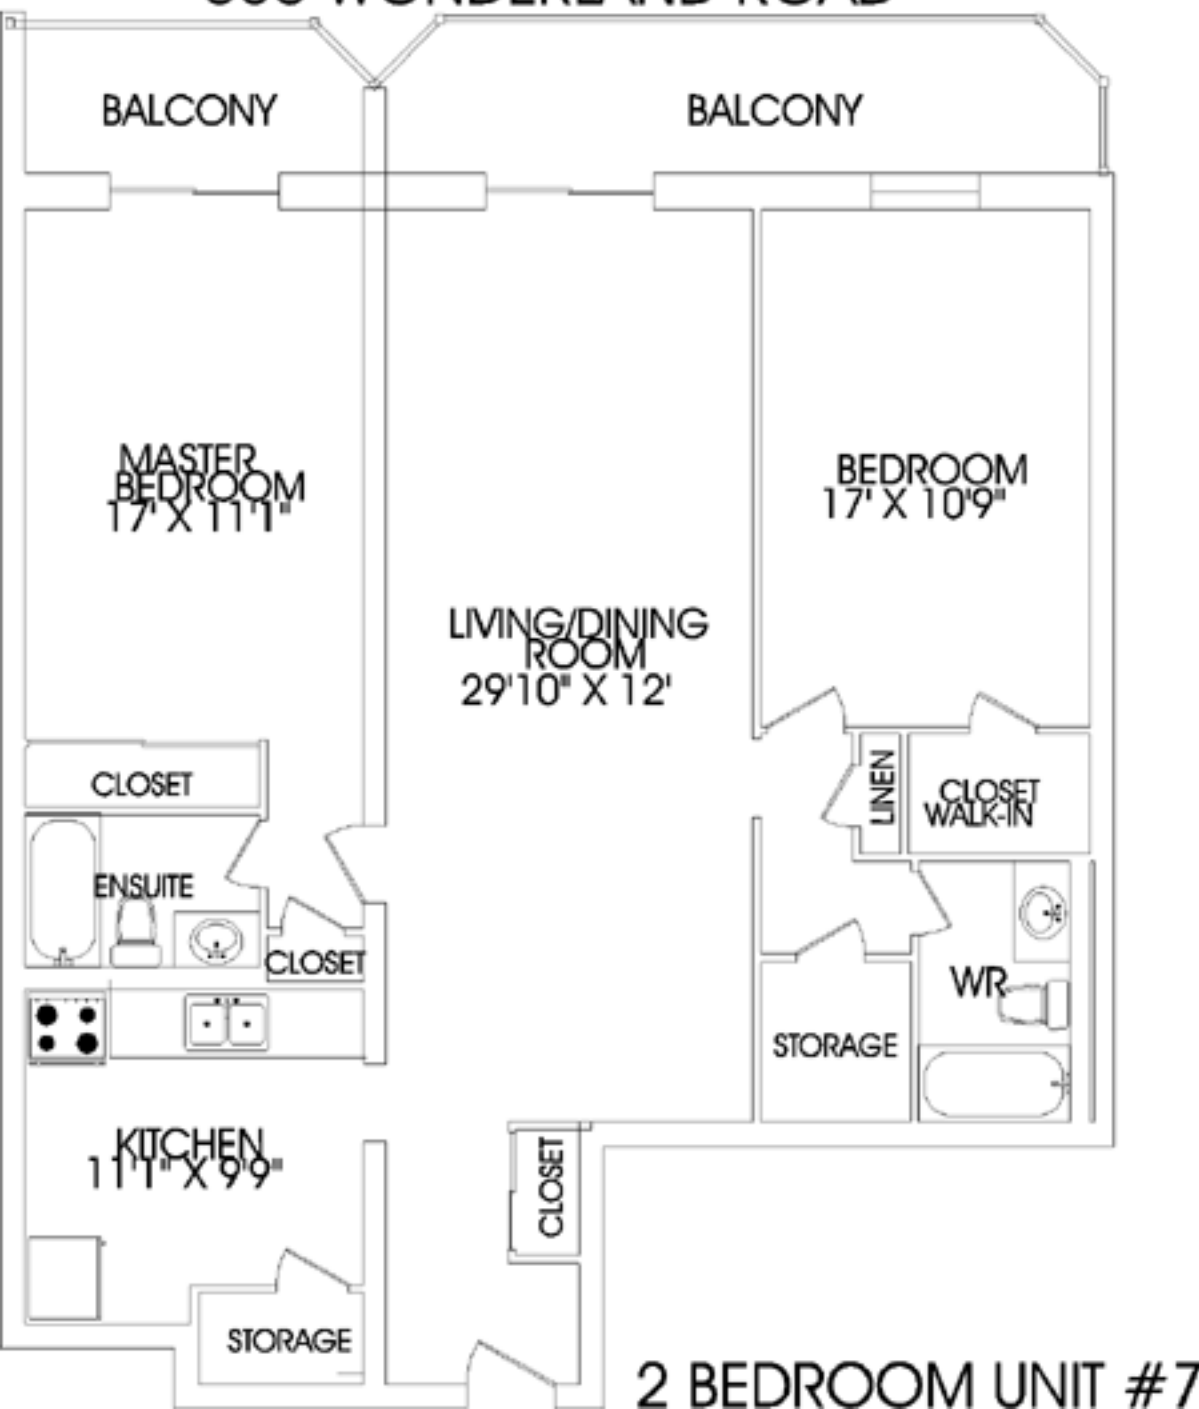

MASTER
BEDROOM
16'9" X 11'2"

BEDROOM
17' X 9'6"

LIVING/DINING
ROOM
26'7" X 13'1"

CLOSET

CLOSET

CL

LIN

ENSUITE

WR

KITCHEN
10'8" X 9'9"

CLOSET

STORAGE

2 BEDROOM UNIT #4

680 WONDERLAND ROAD

2 BEDROOM UNIT #5

680 WONDERLAND ROAD

2 BEDROOM UNIT #6

680 WONDERLAND ROAD

680 WONDERLAND ROAD

680 WONDERLAND ROAD

BALCONY

LIVING/DINING
ROOM
21'10" X 11'8"

CLOSET

MASTER BEDROOM
15'2" X 11'

STORAGE

KITCHEN
10'5" X 9'9"

LIN

WR

CLOSET

BEDROOM
14'2" X 11'2"

CLOSET

2 BEDROOM UNIT #11