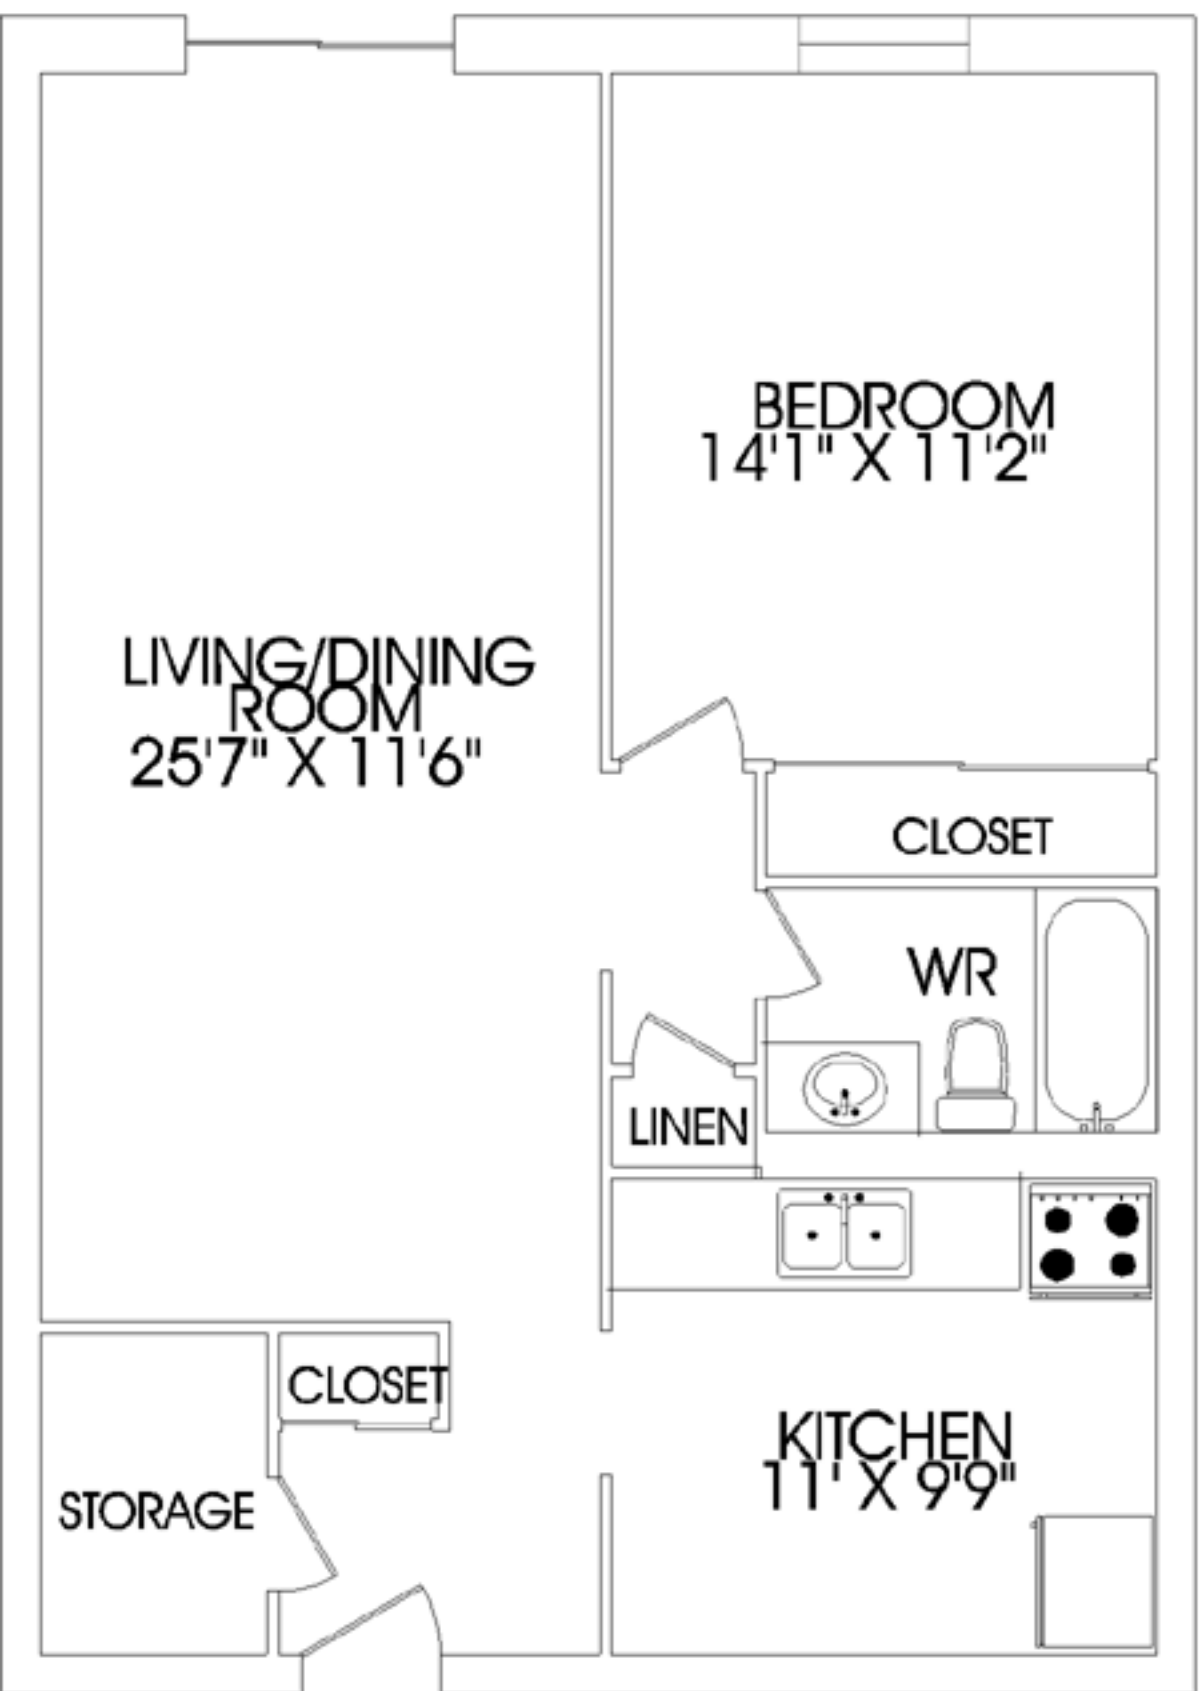

680 WONDERLAND ROAD

1 BEDROOM UNIT #1

680 WONDERLAND ROAD

1 BEDROOM UNIT #8

680 WONDERLAND ROAD

680 WONDERLAND ROAD

1 BEDROOM UNIT #12

680 WONDERLAND ROAD

1 BEDROOM UNIT #101

680 WONDERLAND ROAD

1 BEDROOM UNIT #108

680 WONDERLAND ROAD

1 BEDROOM UNIT #112

680 WONDERLAND ROAD

680 WONDERLAND ROAD

BALCONY

MASTER
BEDROOM
16'9" X 11'2"

BEDROOM
17' X 9'6"

LIVING/DINING
ROOM
26'7" X 13'1"

CLOSET

CLOSET

CL

LIN

ENSUITE

WR

KITCHEN
10'8" X 9'9"

CLOSET

STORAGE

2 BEDROOM UNIT #4

680 WONDERLAND ROAD

2 BEDROOM UNIT #5

680 WONDERLAND ROAD