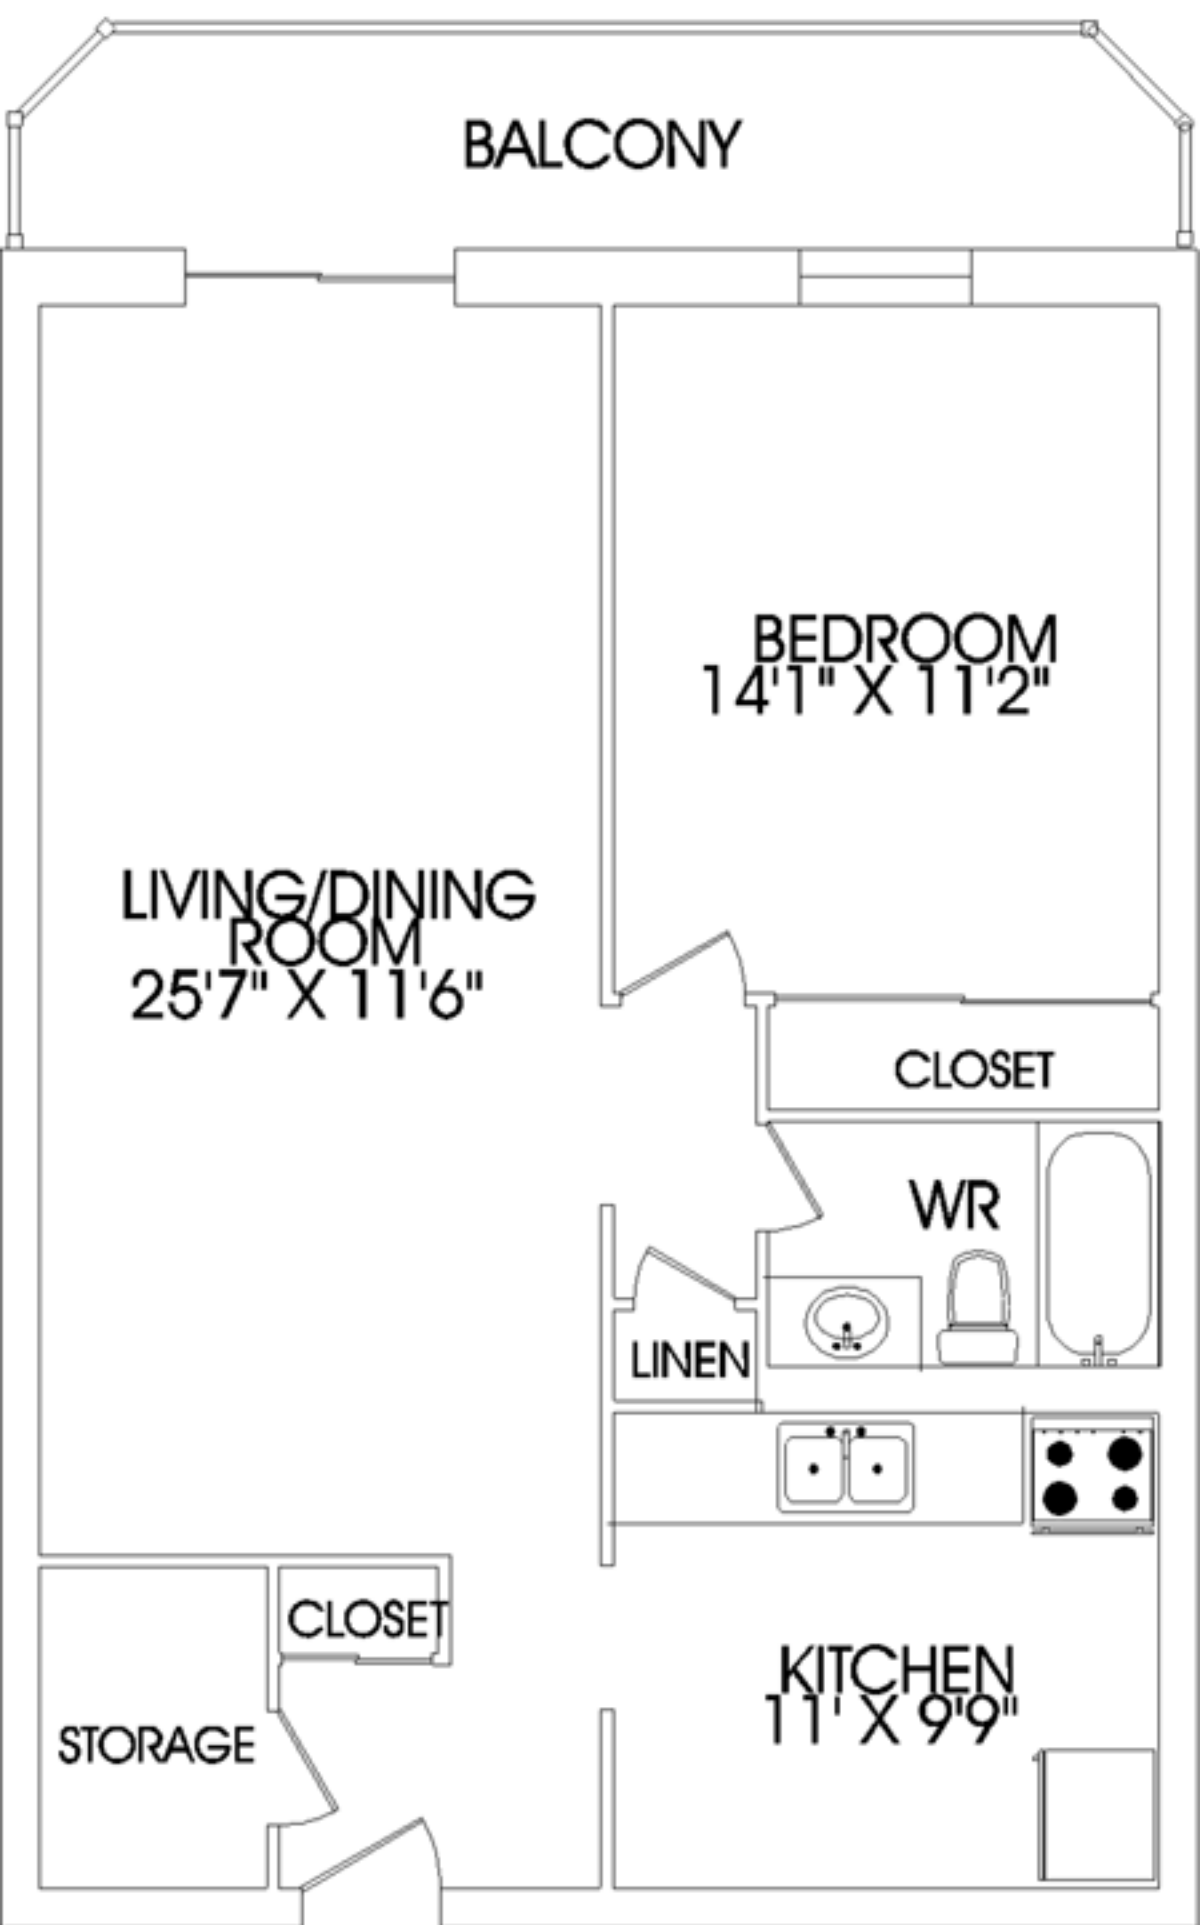

680 WONDERLAND ROAD

1 BEDROOM UNIT #1

680 WONDERLAND ROAD

1 BEDROOM UNIT #8

680 WONDERLAND ROAD

680 WONDERLAND ROAD

1 BEDROOM UNIT #12

680 WONDERLAND ROAD

1 BEDROOM UNIT #101

680 WONDERLAND ROAD

1 BEDROOM UNIT #108

680 WONDERLAND ROAD

1 BEDROOM UNIT #112

680 WONDERLAND ROAD

680 WONDERLAND ROAD

BALCONY

MASTER
BEDROOM
16'9" X 11'2"

BEDROOM
17' X 9'6"

LIVING/DINING
ROOM
26'7" X 13'1"

CLOSET

CLOSET

CL

LIN

ENSUITE

WR

KITCHEN
10'8" X 9'9"

CLOSET

STORAGE

2 BEDROOM UNIT #4

680 WONDERLAND ROAD

2 BEDROOM UNIT #5

680 WONDERLAND ROAD