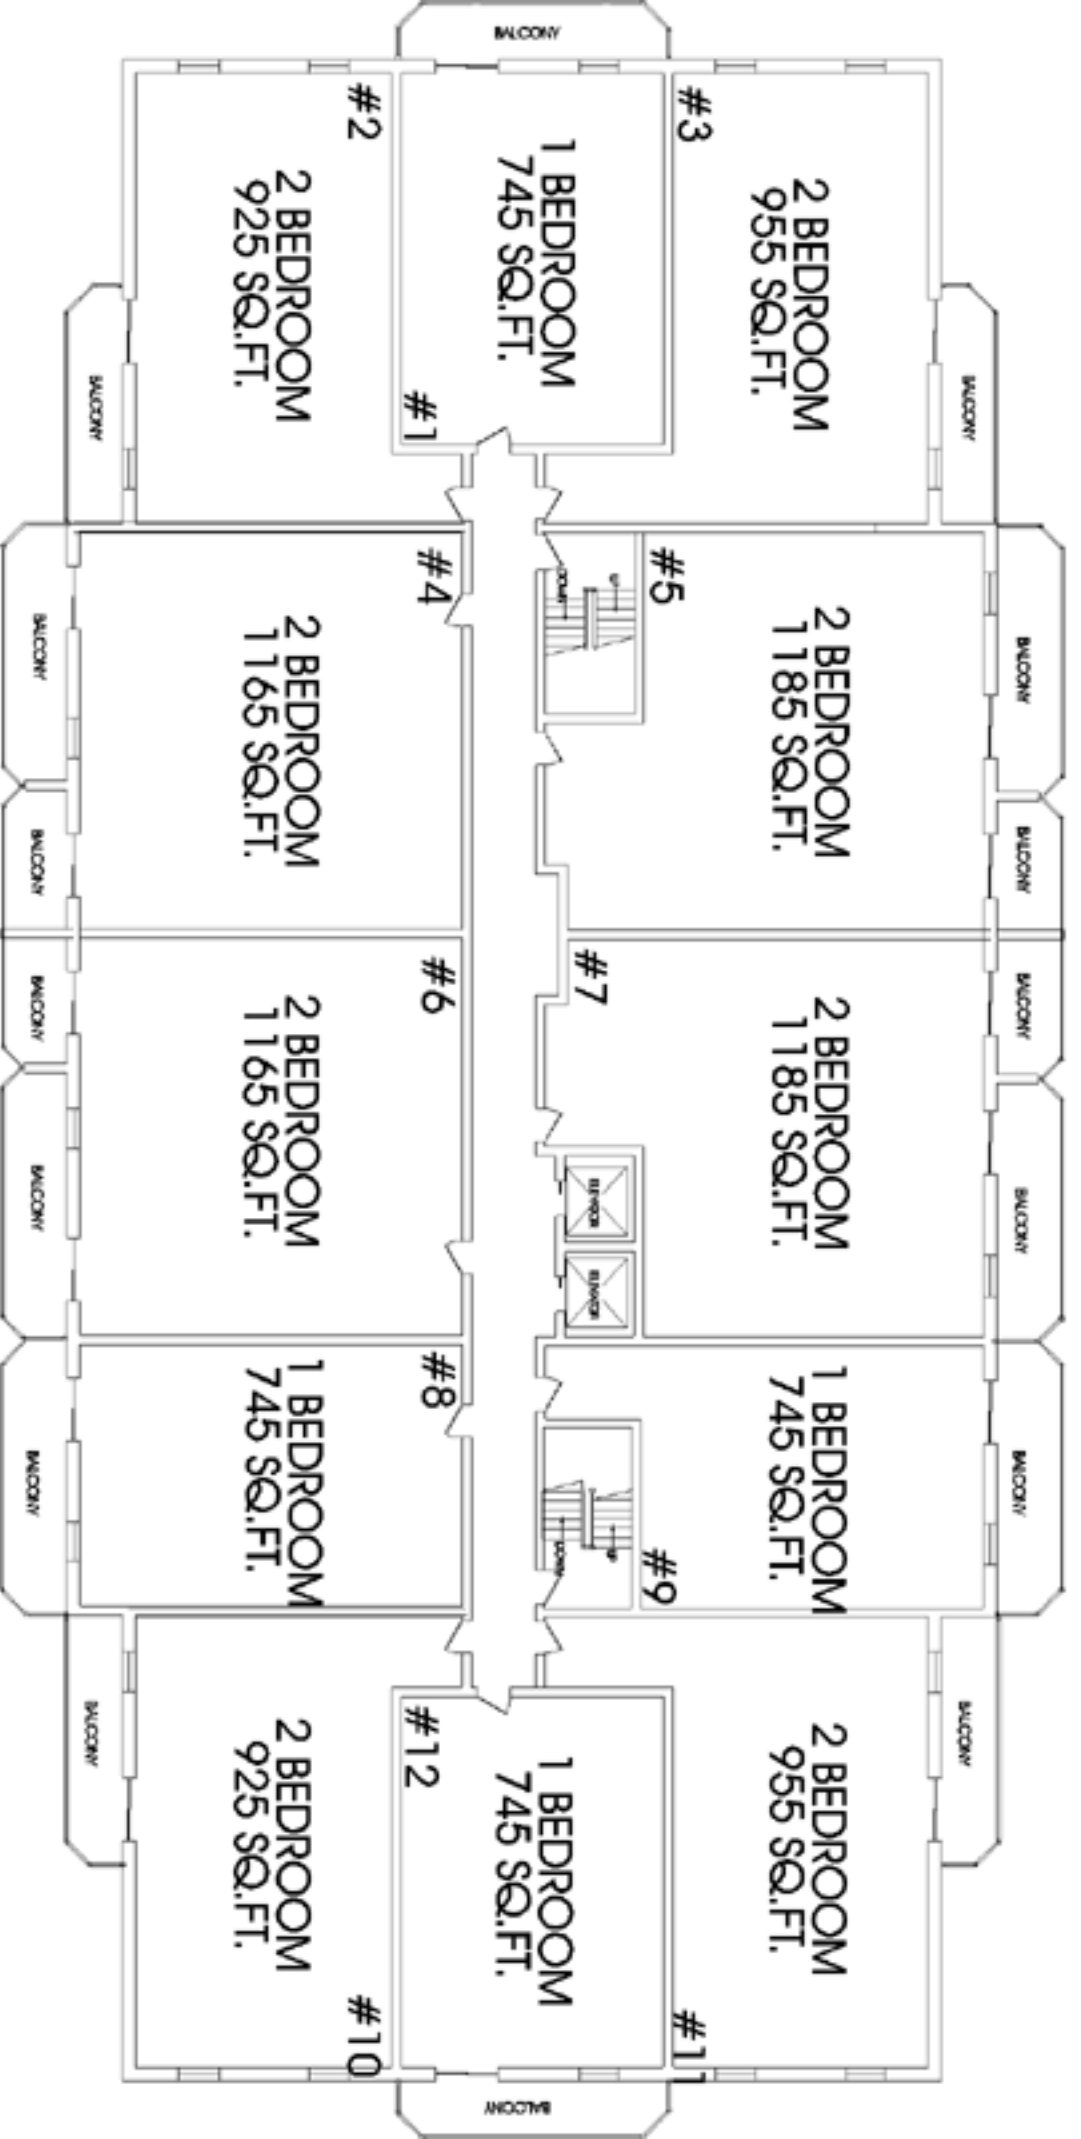

680 WONDERLAND ROAD

TYPICAL FLOOR