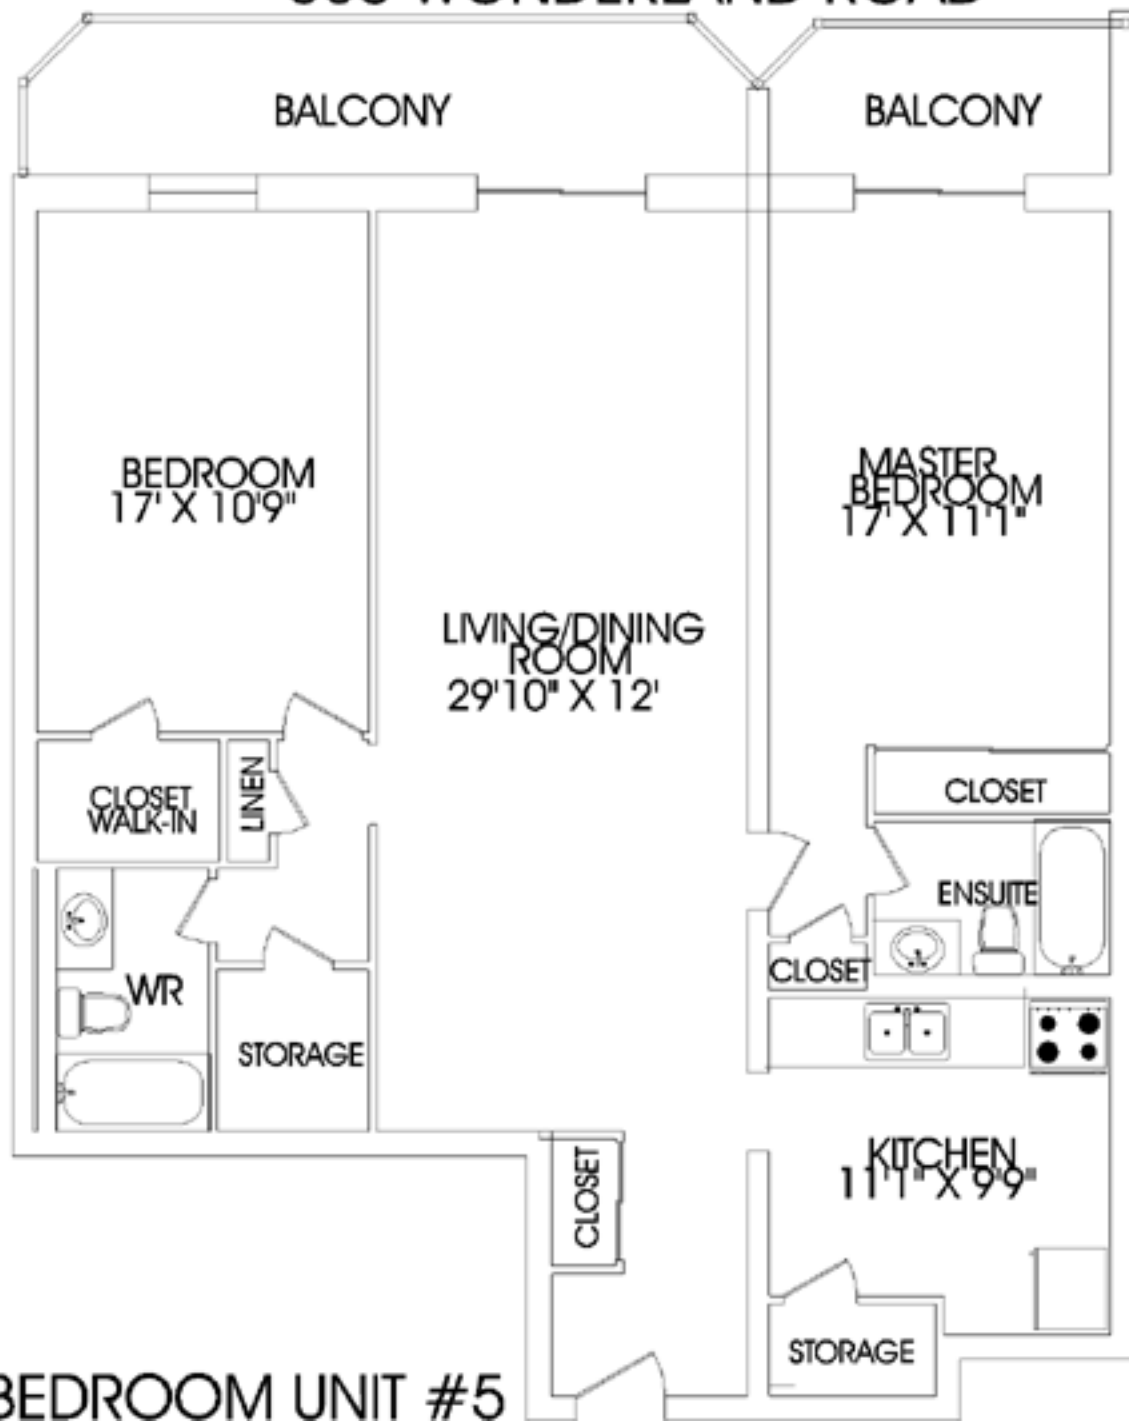

MASTER
BEDROOM
16'9" X 11'2"

BEDROOM
17' X 9'6"

LIVING/DINING
ROOM
26'7" X 13'1"

CLOSET

CLOSET

CL

LIN

ENSUITE

WR

KITCHEN
10'8" X 9'9"

CLOSET

STORAGE

2 BEDROOM UNIT #4

680 WONDERLAND ROAD

2 BEDROOM UNIT #5

680 WONDERLAND ROAD

2 BEDROOM UNIT #6

680 WONDERLAND ROAD

680 WONDERLAND ROAD

680 WONDERLAND ROAD

BALCONY

LIVING/DINING
ROOM
21'10" X 11'8"

CLOSET

MASTER BEDROOM
15'2" X 11'

STORAGE

KITCHEN
10'5" X 9'9"

LIN

WR

CLOSET

BEDROOM
14'2" X 11'2"

CLOSET

2 BEDROOM UNIT #11