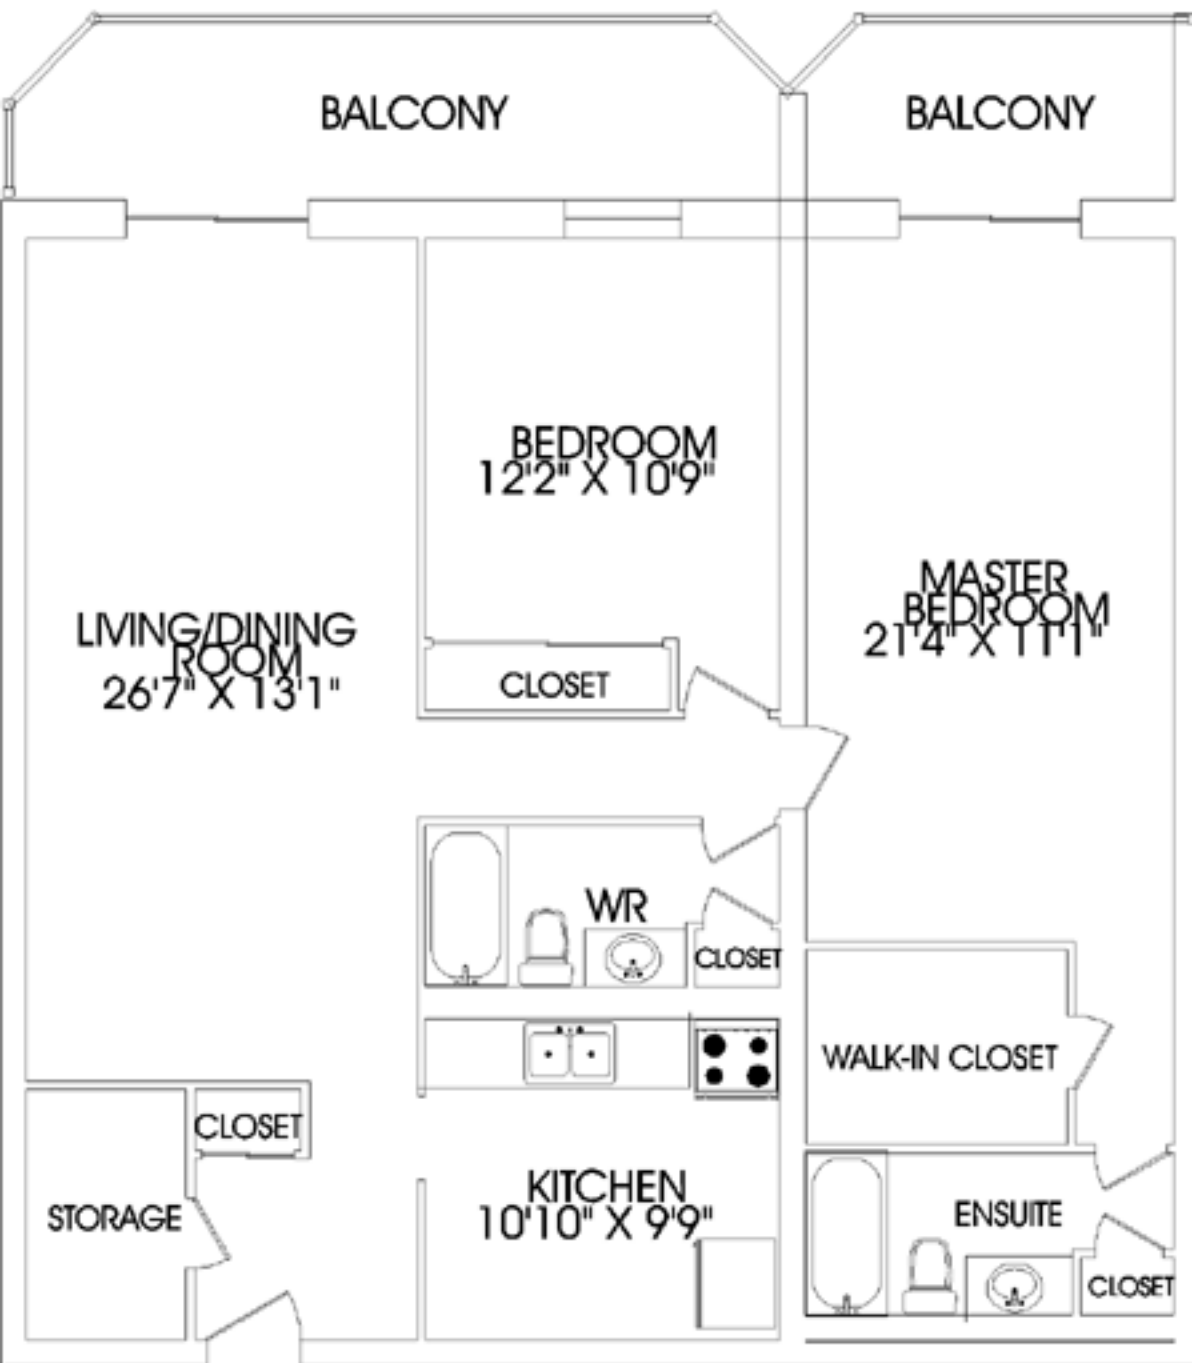

MASTER
BEDROOM
16'9" X 11'2"

BEDROOM
17' X 9'6"

LIVING/DINING
ROOM
26'7" X 13'1"

CLOSET

CLOSET

CL

LIN

ENSUITE

WR

KITCHEN
10'8" X 9'9"

CLOSET

STORAGE

2 BEDROOM UNIT #4

680 WONDERLAND ROAD

2 BEDROOM UNIT #5

680 WONDERLAND ROAD

2 BEDROOM UNIT #6

680 WONDERLAND ROAD

680 WONDERLAND ROAD

680 WONDERLAND ROAD

BALCONY

LIVING/DINING
ROOM
21'10" X 11'8"

CLOSET

MASTER BEDROOM
15'2" X 11'

STORAGE

KITCHEN
10'5" X 9'9"

LIN

WR

CLOSET

BEDROOM
14'2" X 11'2"

CLOSET

2 BEDROOM UNIT #11