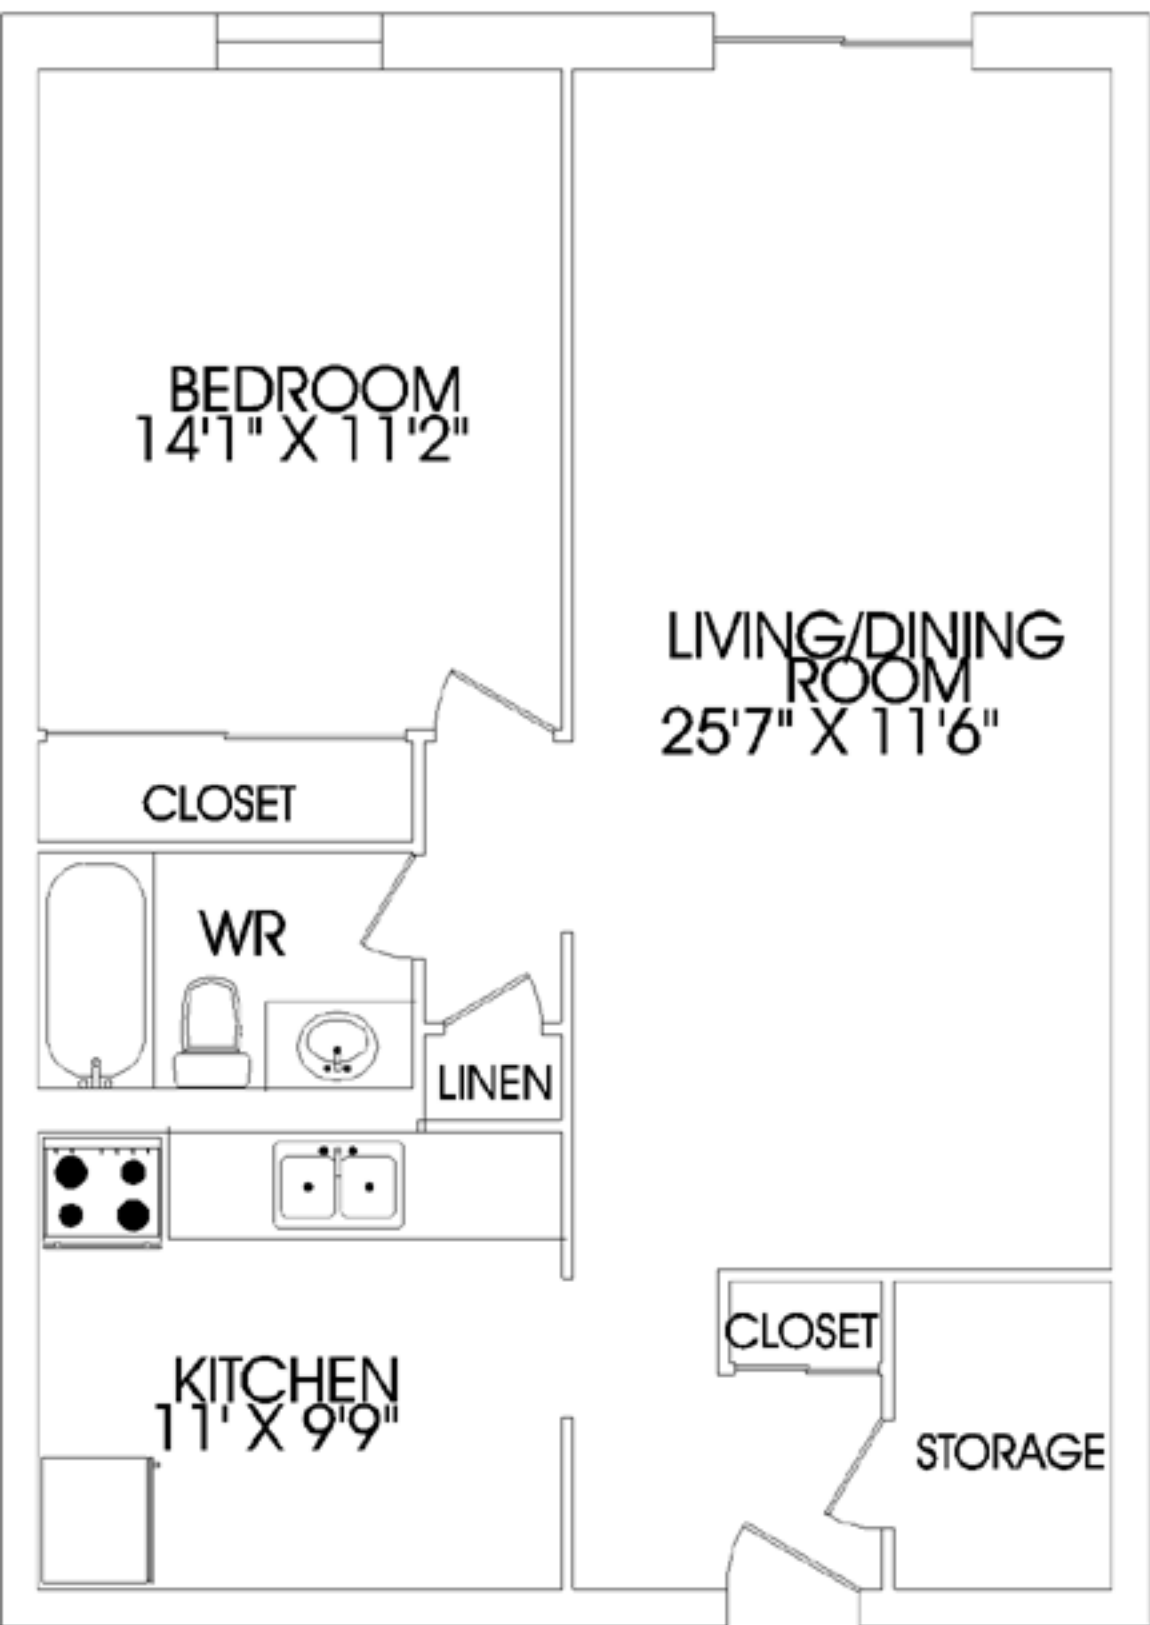

680 WONDERLAND ROAD

1 BEDROOM UNIT #1

680 WONDERLAND ROAD

1 BEDROOM UNIT #8

680 WONDERLAND ROAD

680 WONDERLAND ROAD

1 BEDROOM UNIT #12

680 WONDERLAND ROAD

1 BEDROOM UNIT #101

680 WONDERLAND ROAD

1 BEDROOM UNIT #108

680 WONDERLAND ROAD

1 BEDROOM UNIT #112

680 WONDERLAND ROAD

680 WONDERLAND ROAD

BALCONY

MASTER
BEDROOM
16'9" X 11'2"

BEDROOM
17' X 9'6"

LIVING/DINING
ROOM
26'7" X 13'1"

CLOSET

CLOSET

CL

LIN

ENSUITE

WR

KITCHEN
10'8" X 9'9"

CLOSET

STORAGE

2 BEDROOM UNIT #4

680 WONDERLAND ROAD

2 BEDROOM UNIT #5

680 WONDERLAND ROAD