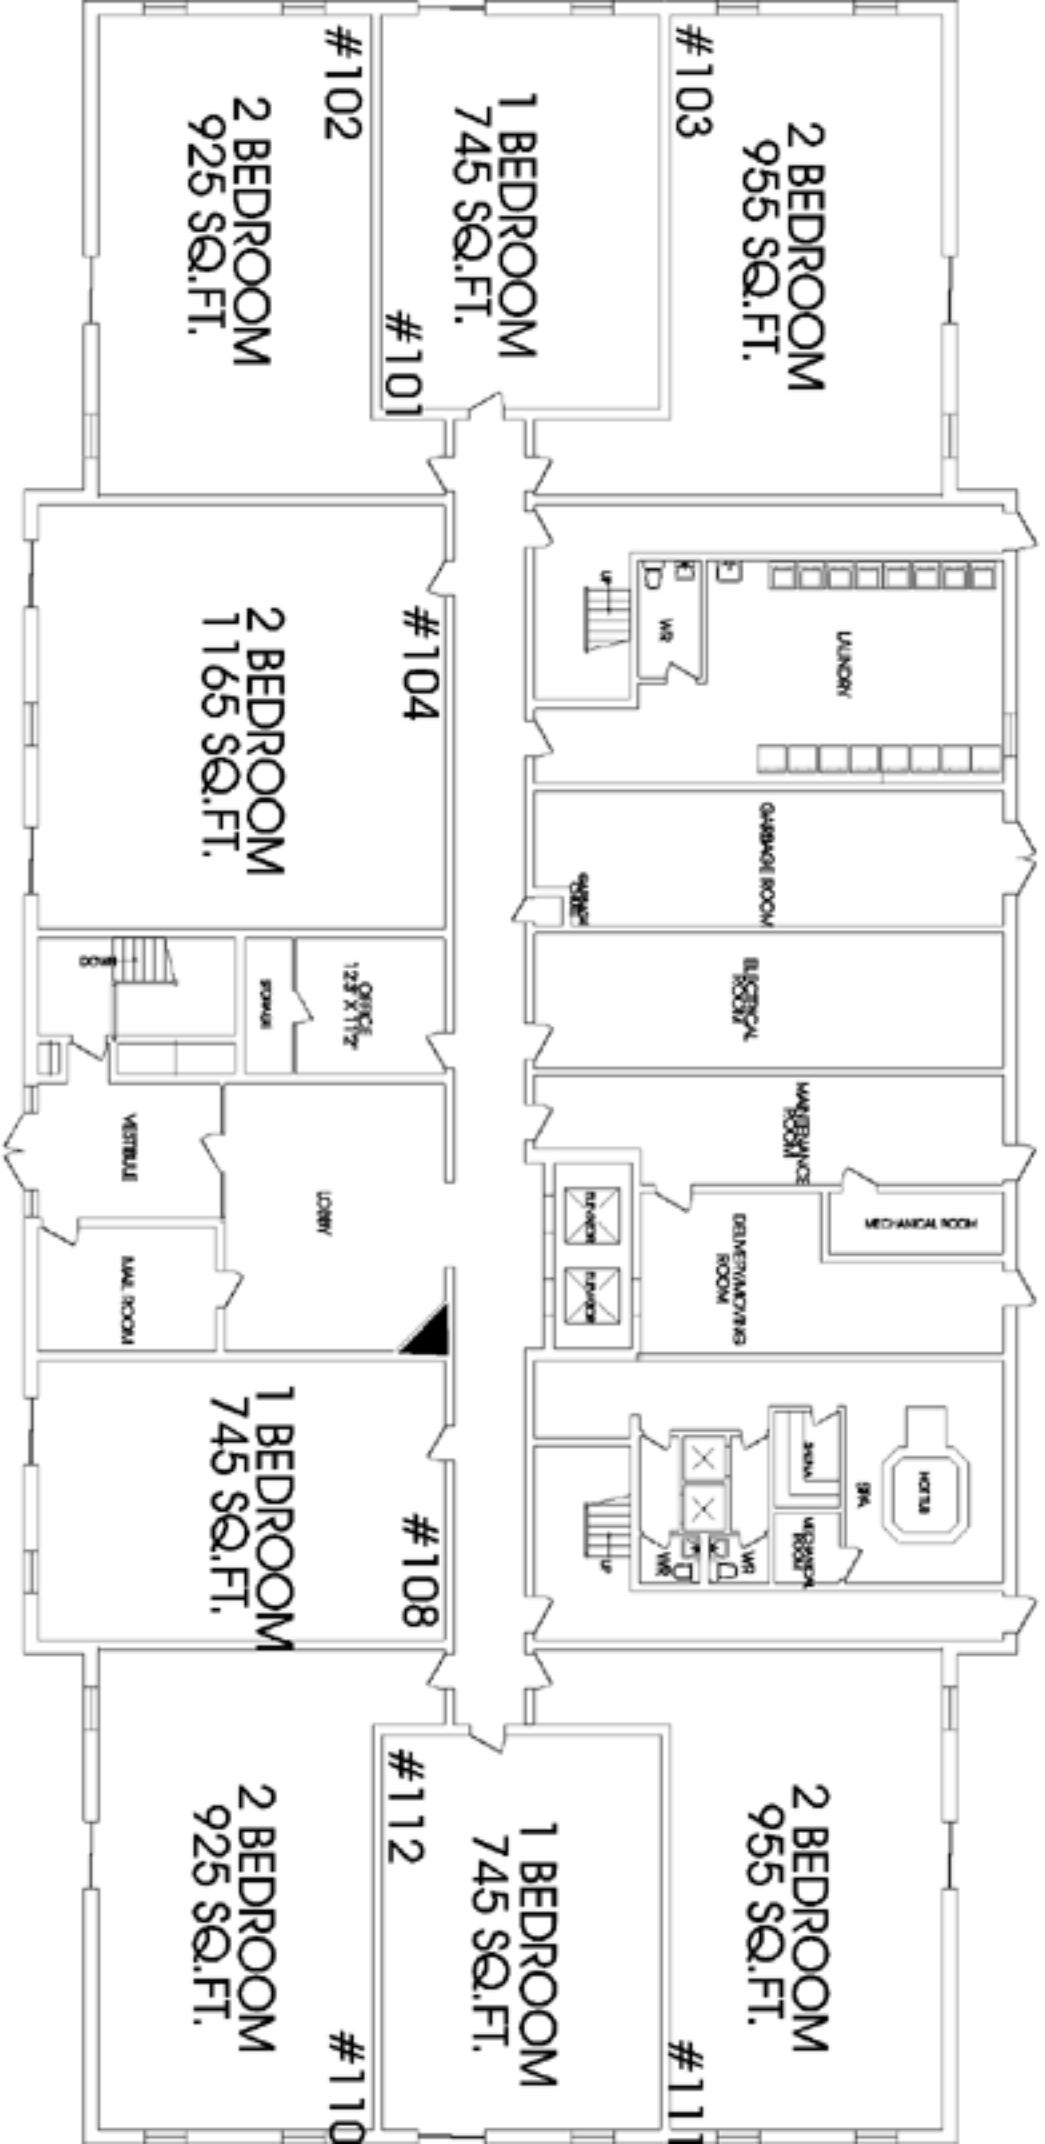

680 WONDERLAND ROAD

MAIN FLOOR