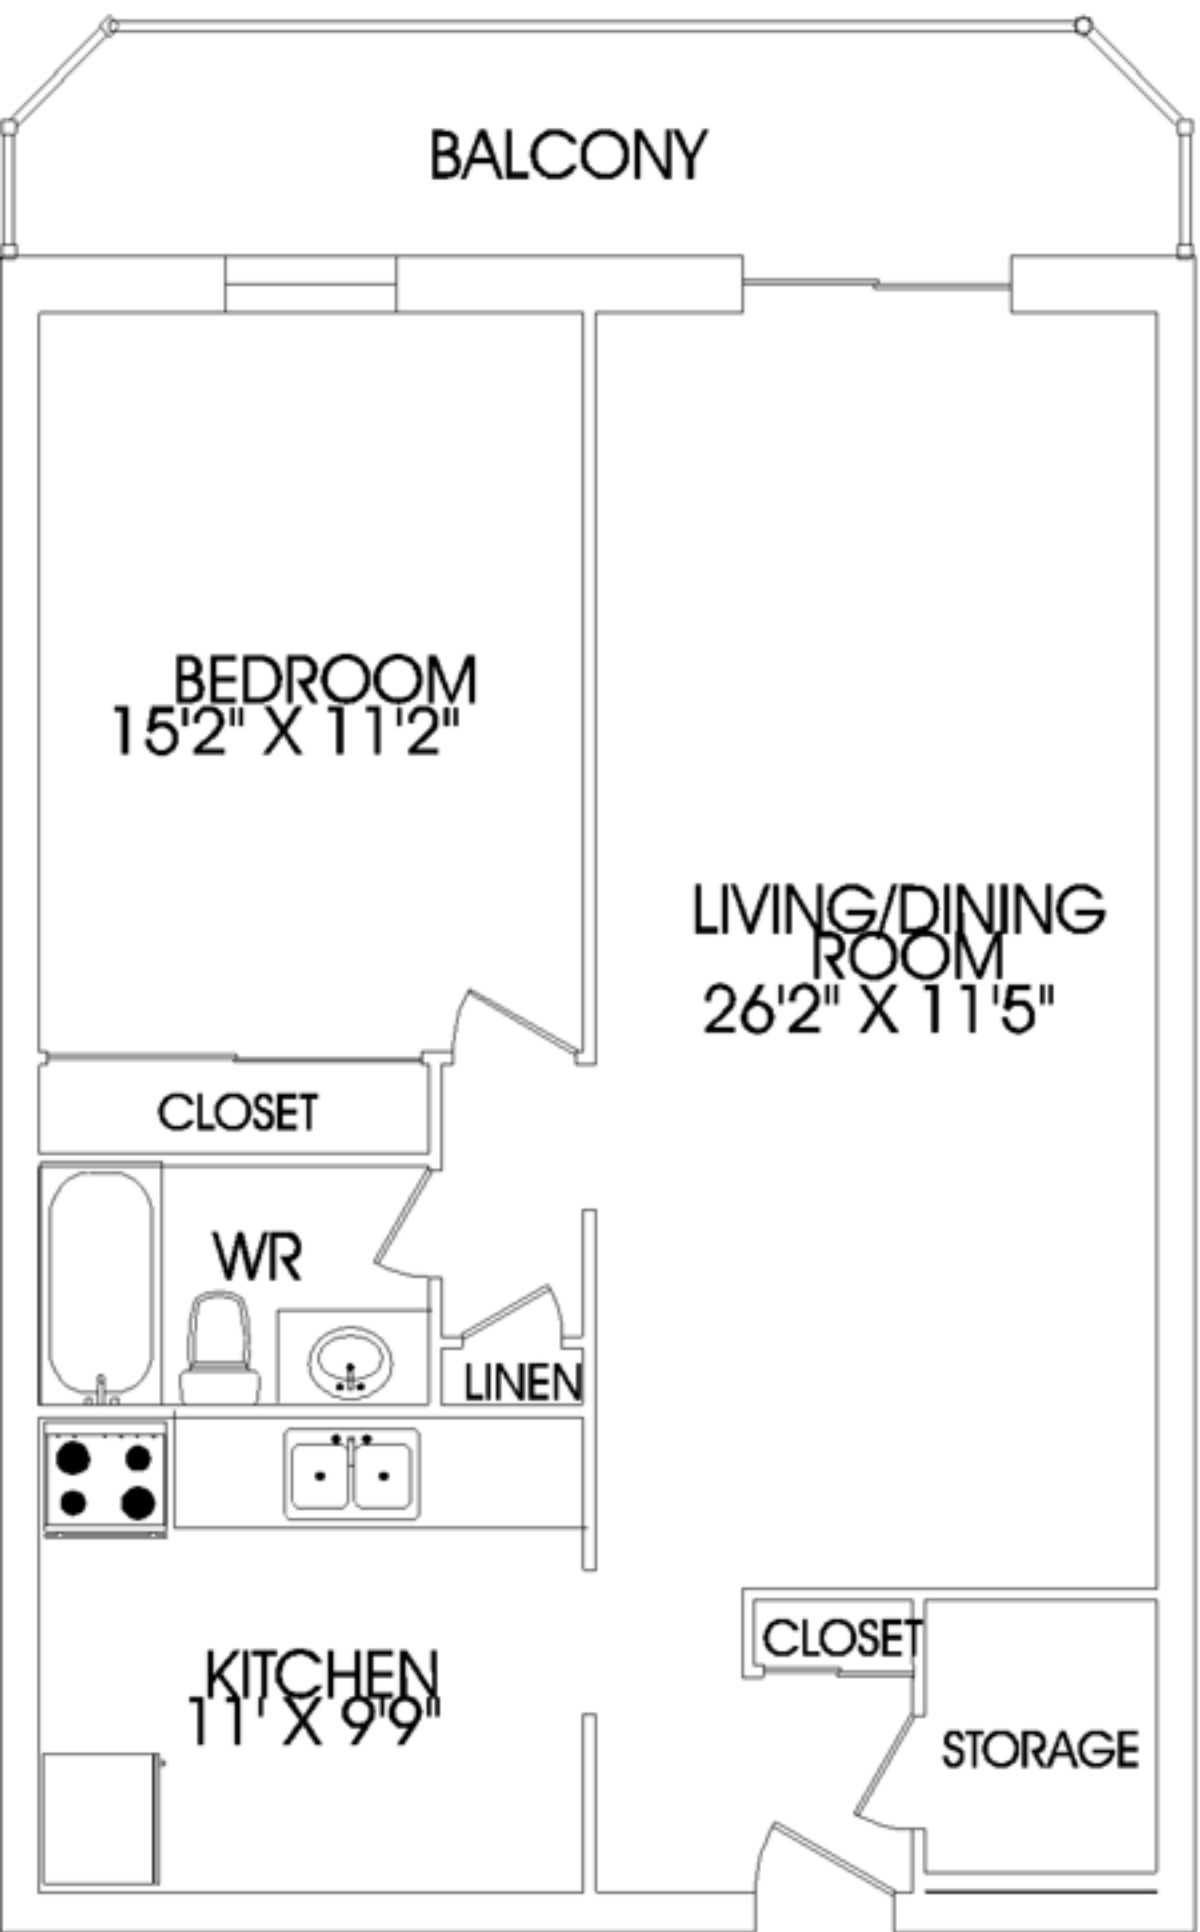

680 WONDERLAND ROAD

1 BEDROOM UNIT #1

680 WONDERLAND ROAD

1 BEDROOM UNIT #8

680 WONDERLAND ROAD

680 WONDERLAND ROAD

1 BEDROOM UNIT #12

680 WONDERLAND ROAD

1 BEDROOM UNIT #101

680 WONDERLAND ROAD

1 BEDROOM UNIT #108

680 WONDERLAND ROAD

1 BEDROOM UNIT #112

680 WONDERLAND ROAD

680 WONDERLAND ROAD

BALCONY

MASTER
BEDROOM
16'9" X 11'2"

BEDROOM
17' X 9'6"

LIVING/DINING
ROOM
26'7" X 13'1"

CLOSET

CLOSET

CL

LIN

ENSUITE

WR

KITCHEN
10'8" X 9'9"

CLOSET

STORAGE

2 BEDROOM UNIT #4

680 WONDERLAND ROAD

2 BEDROOM UNIT #5

680 WONDERLAND ROAD