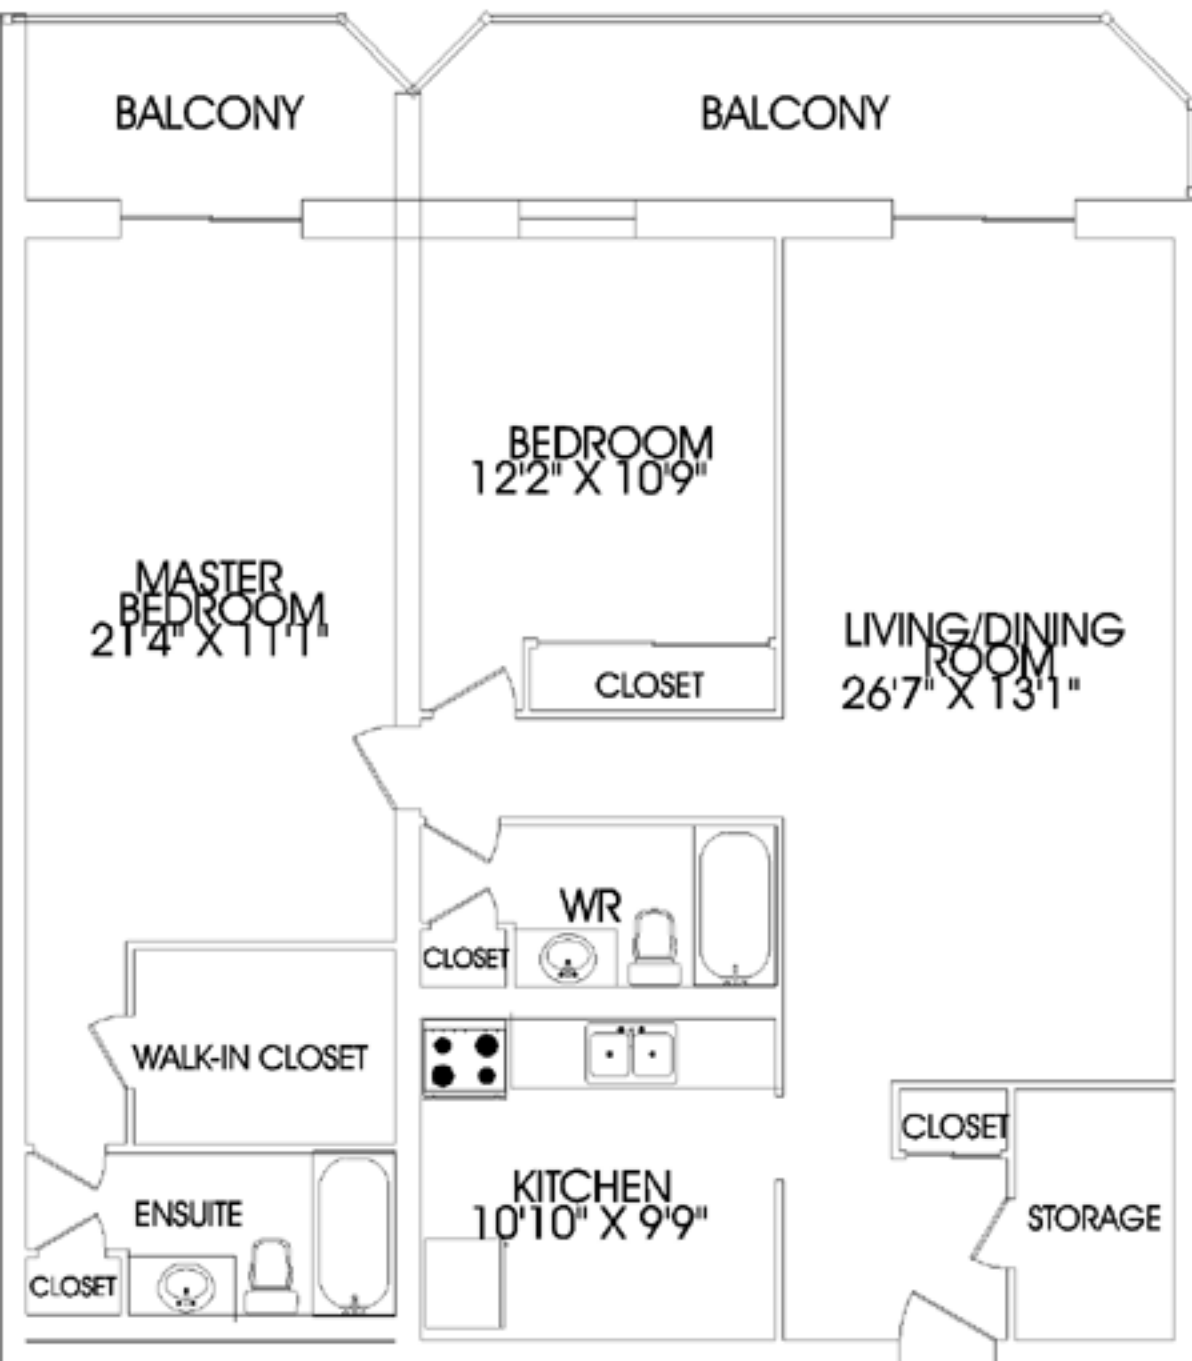

680 WONDERLAND ROAD

2 BEDROOM UNIT #4