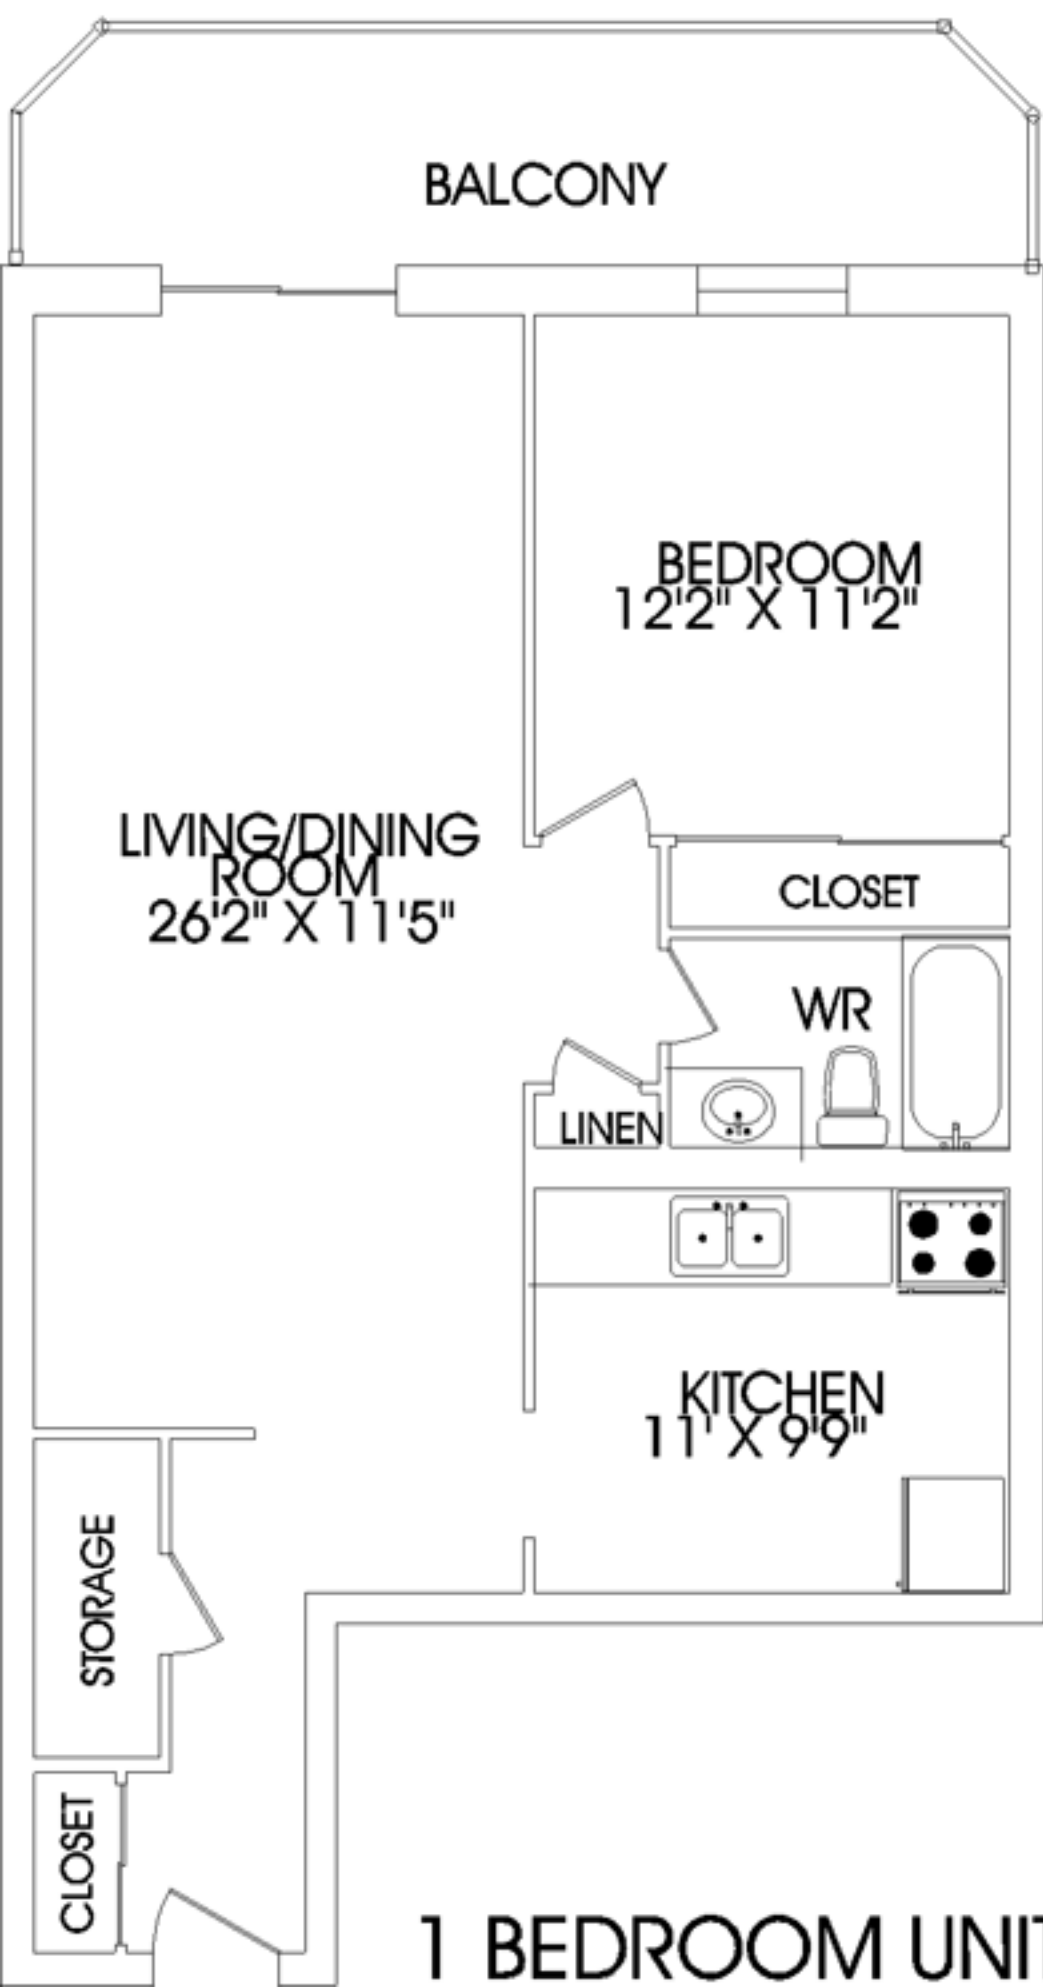

680 WONDERLAND ROAD

1 BEDROOM UNIT #1

680 WONDERLAND ROAD

1 BEDROOM UNIT #8

680 WONDERLAND ROAD

680 WONDERLAND ROAD

1 BEDROOM UNIT #12

680 WONDERLAND ROAD

1 BEDROOM UNIT #101

680 WONDERLAND ROAD

1 BEDROOM UNIT #108

680 WONDERLAND ROAD

1 BEDROOM UNIT #112

680 WONDERLAND ROAD

680 WONDERLAND ROAD

BALCONY

MASTER
BEDROOM
16'9" X 11'2"

BEDROOM
17' X 9'6"

LIVING/DINING
ROOM
26'7" X 13'1"

CLOSET

CLOSET

CL

LIN

ENSUITE

WR

KITCHEN
10'8" X 9'9"

CLOSET

STORAGE

2 BEDROOM UNIT #4

680 WONDERLAND ROAD

2 BEDROOM UNIT #5

680 WONDERLAND ROAD