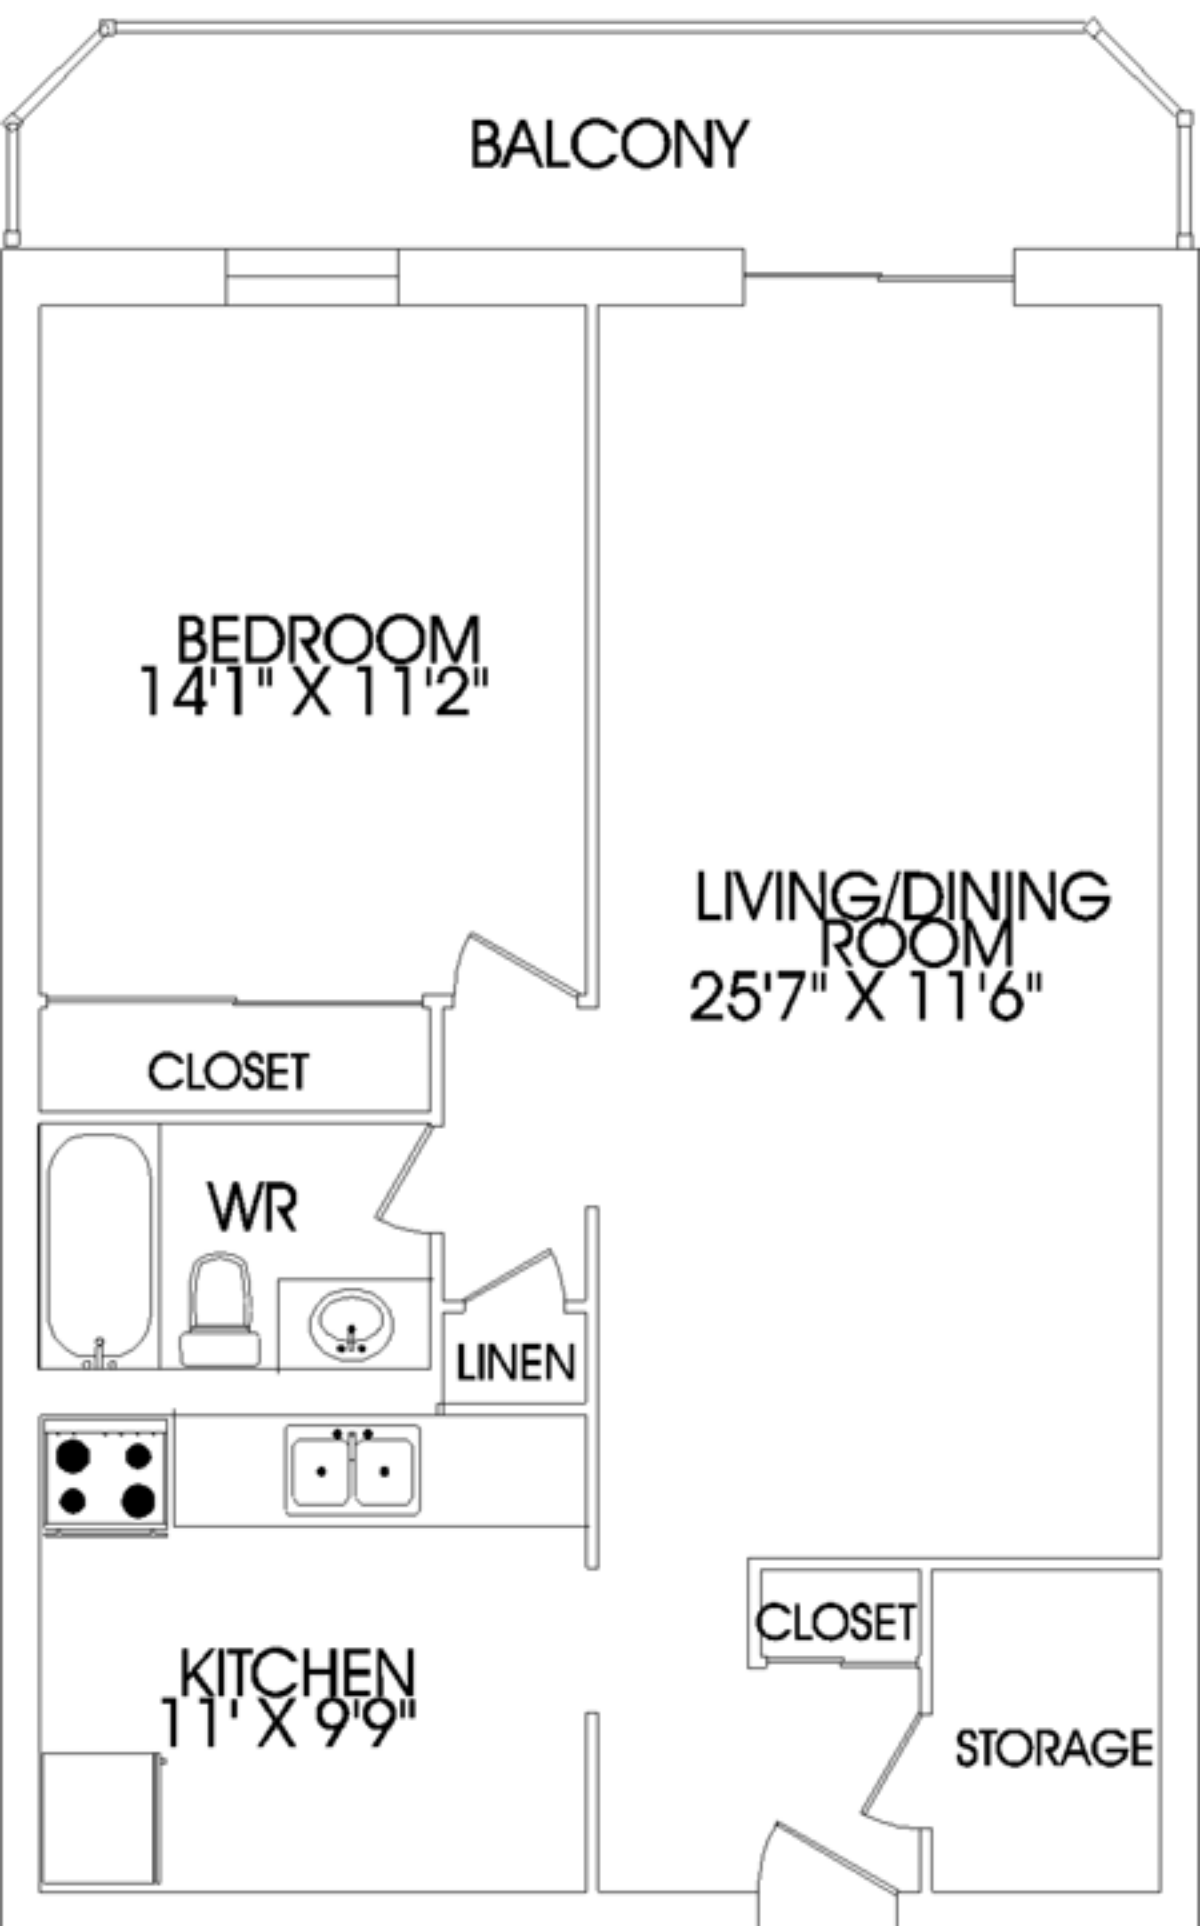

680 WONDERLAND ROAD

1 BEDROOM UNIT #1

680 WONDERLAND ROAD

1 BEDROOM UNIT #8

680 WONDERLAND ROAD

680 WONDERLAND ROAD

1 BEDROOM UNIT #12

680 WONDERLAND ROAD

1 BEDROOM UNIT #101

680 WONDERLAND ROAD

1 BEDROOM UNIT #108

680 WONDERLAND ROAD

1 BEDROOM UNIT #112

680 WONDERLAND ROAD

680 WONDERLAND ROAD

BALCONY

MASTER
BEDROOM
16'9" X 11'2"

BEDROOM
17' X 9'6"

LIVING/DINING
ROOM
26'7" X 13'1"

CLOSET

CLOSET

CL

LIN

ENSUITE

WR

KITCHEN
10'8" X 9'9"

CLOSET

STORAGE

2 BEDROOM UNIT #4

680 WONDERLAND ROAD

2 BEDROOM UNIT #5

680 WONDERLAND ROAD