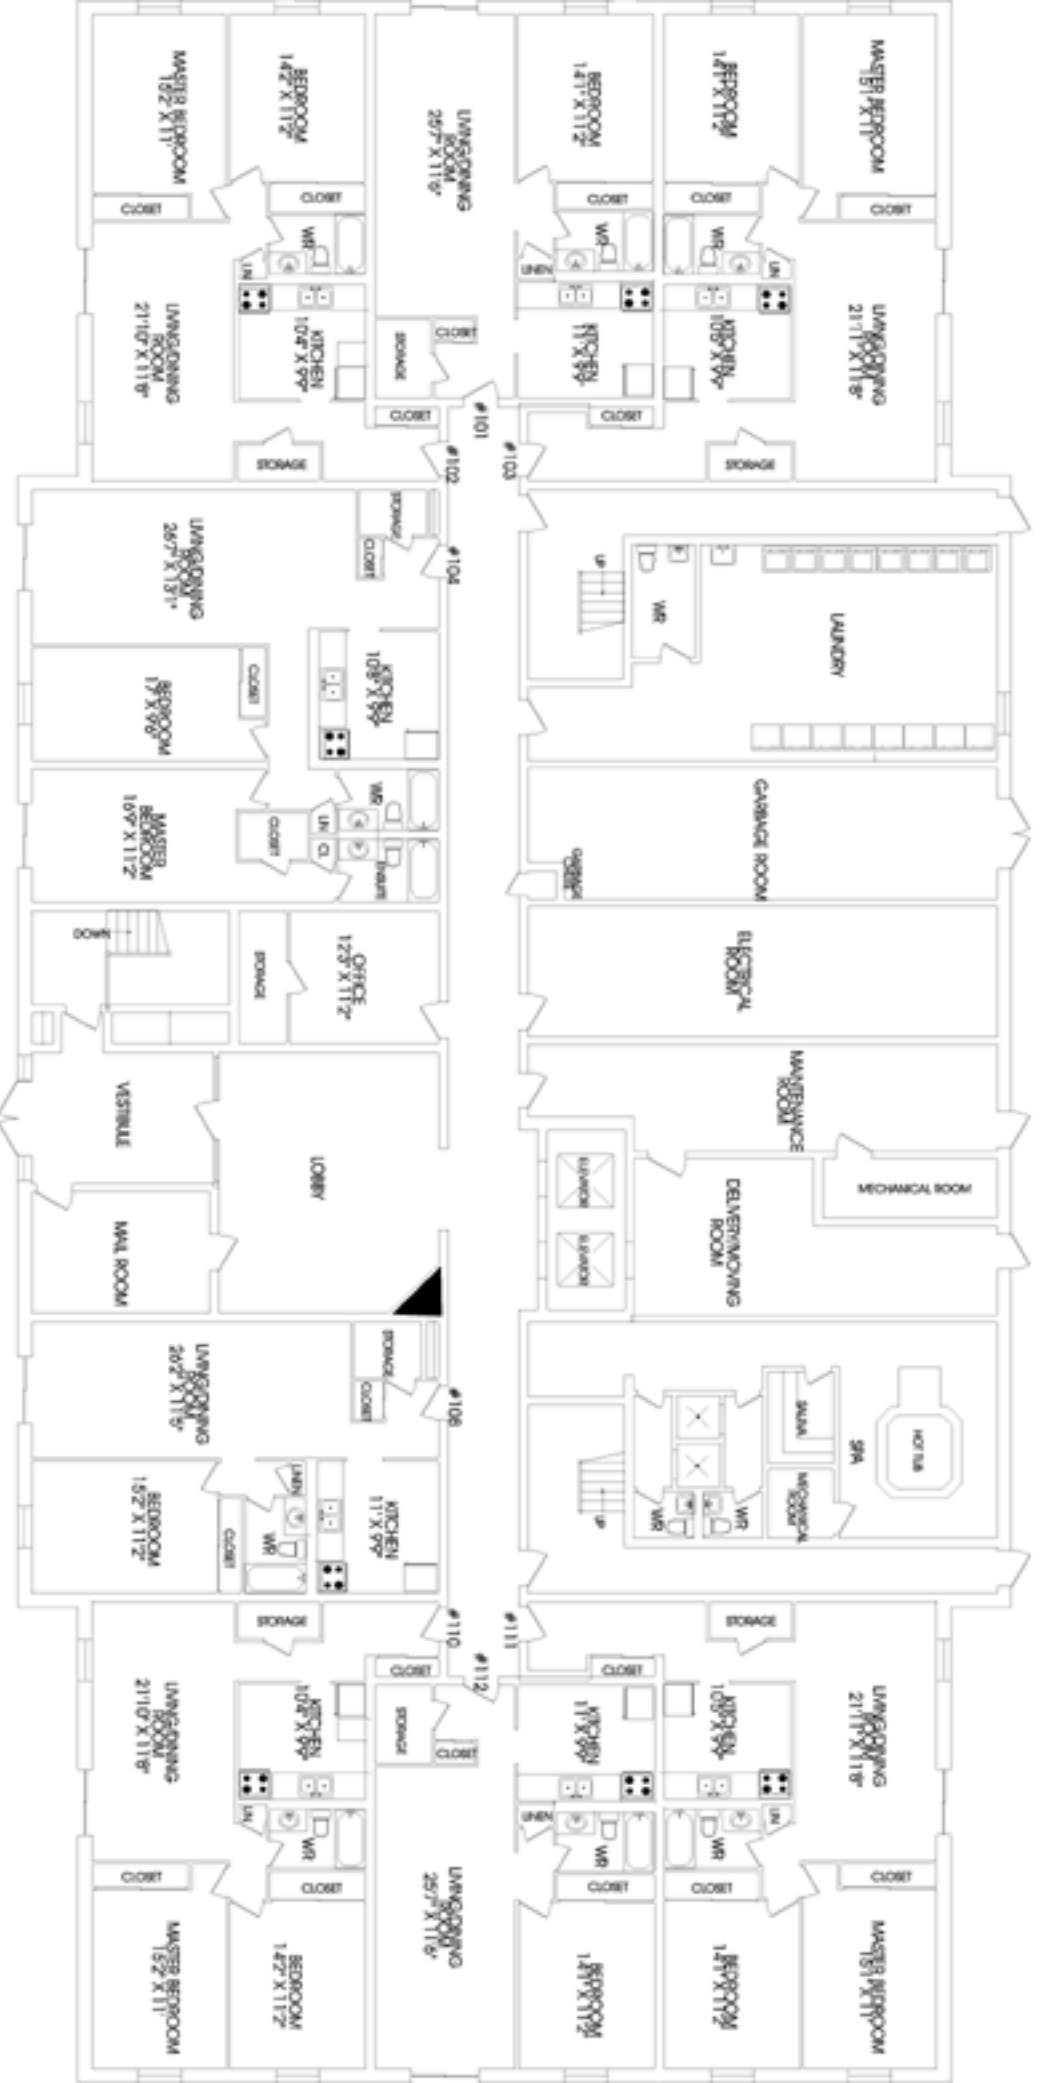

680 WONDERLAND ROAD