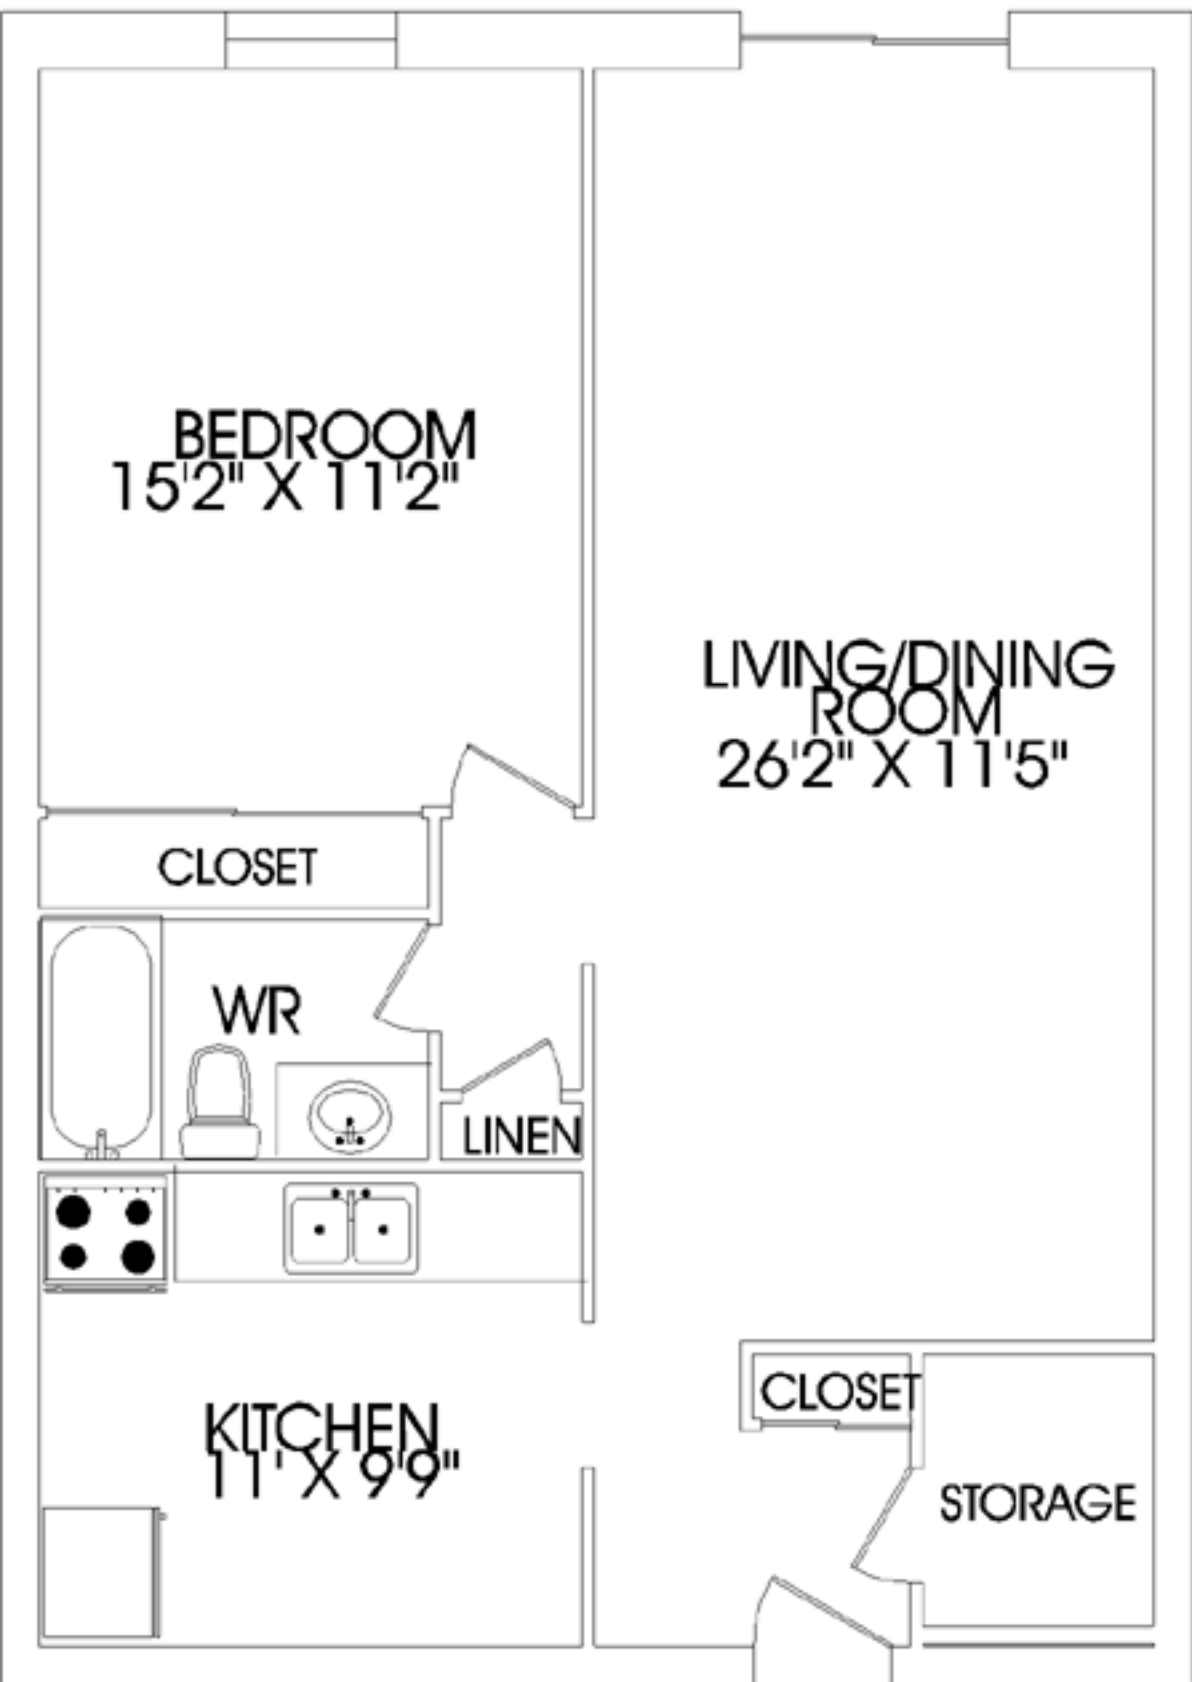

680 WONDERLAND ROAD

1 BEDROOM UNIT #1

680 WONDERLAND ROAD

1 BEDROOM UNIT #8

680 WONDERLAND ROAD

680 WONDERLAND ROAD

1 BEDROOM UNIT #12

680 WONDERLAND ROAD

1 BEDROOM UNIT #101

680 WONDERLAND ROAD

1 BEDROOM UNIT #108

680 WONDERLAND ROAD

1 BEDROOM UNIT #112

680 WONDERLAND ROAD

680 WONDERLAND ROAD

BALCONY

MASTER
BEDROOM
16'9" X 11'2"

BEDROOM
17' X 9'6"

LIVING/DINING
ROOM
26'7" X 13'1"

CLOSET

CLOSET

CL

LIN

ENSUITE

WR

KITCHEN
10'8" X 9'9"

CLOSET

STORAGE

2 BEDROOM UNIT #4

680 WONDERLAND ROAD

2 BEDROOM UNIT #5

680 WONDERLAND ROAD