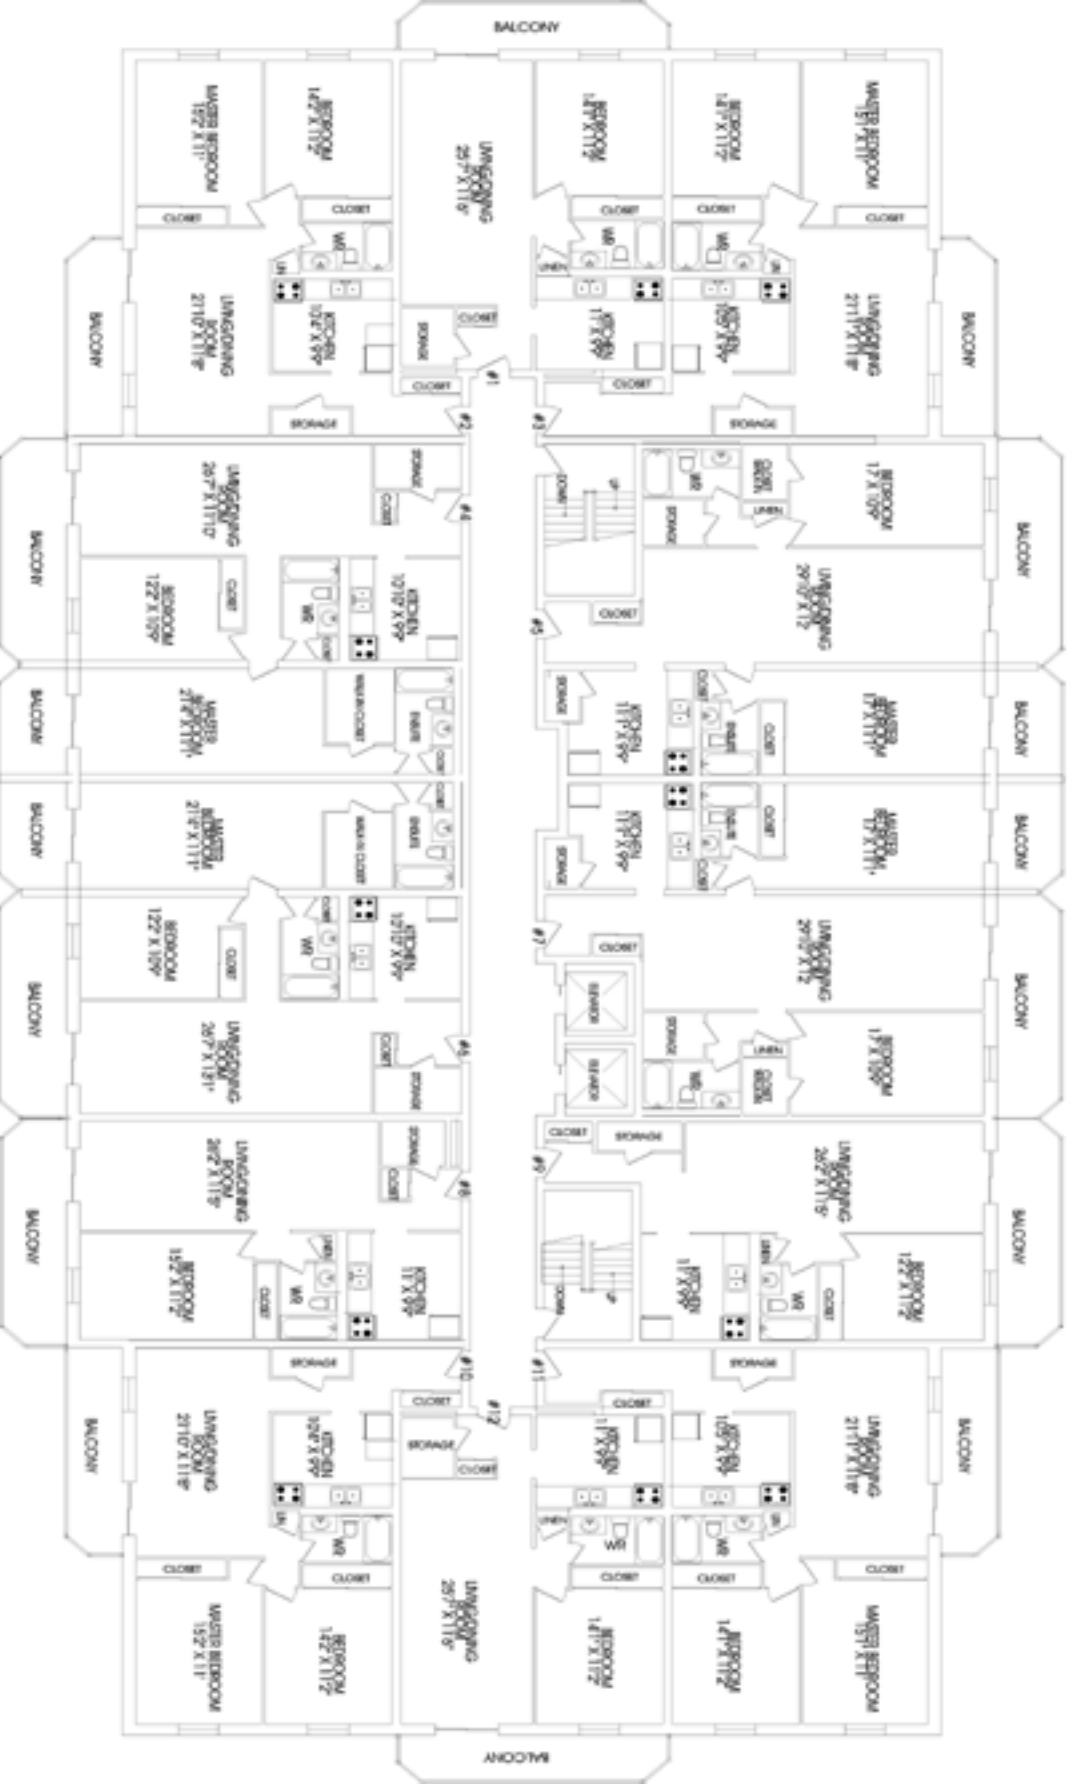

680 WONDERLAND ROAD

TYPICAL FLOOR