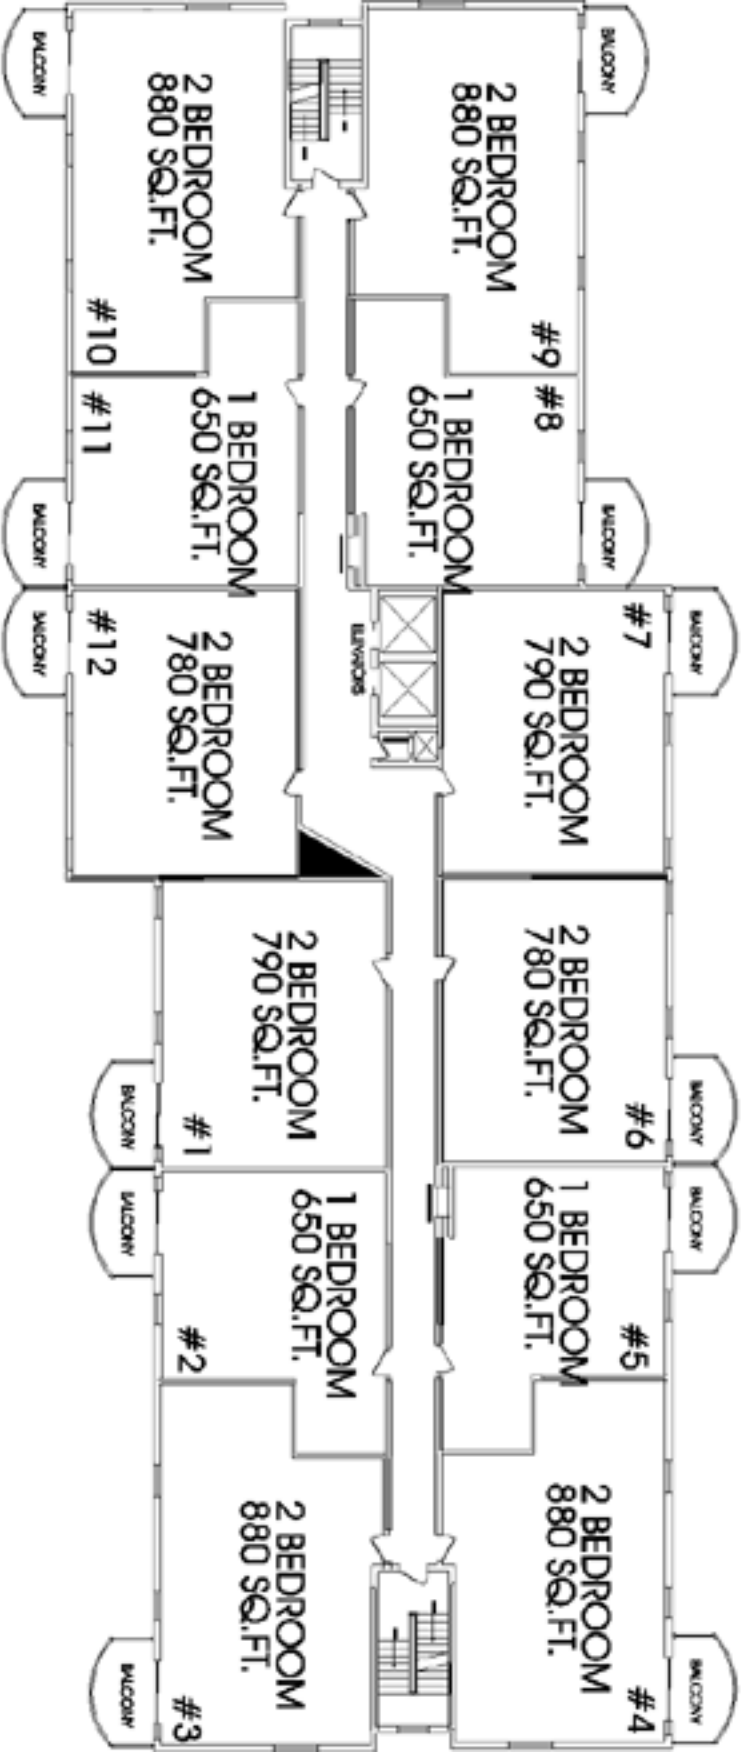

# 94 WRIGHT CRESCENT

1 BEDROOM UNIT #2

94 WRIGHT CRESCENT

2 BEDROOM UNIT #4

# 94 WRIGHT CRESCENT

2 BEDROOM UNIT #7

# 94 WRIGHT CRESCENT

TYPICAL FLOOR

94 WRIGHT CRESCENT

TYPICAL FLOOR

11468 SQUARE FEET