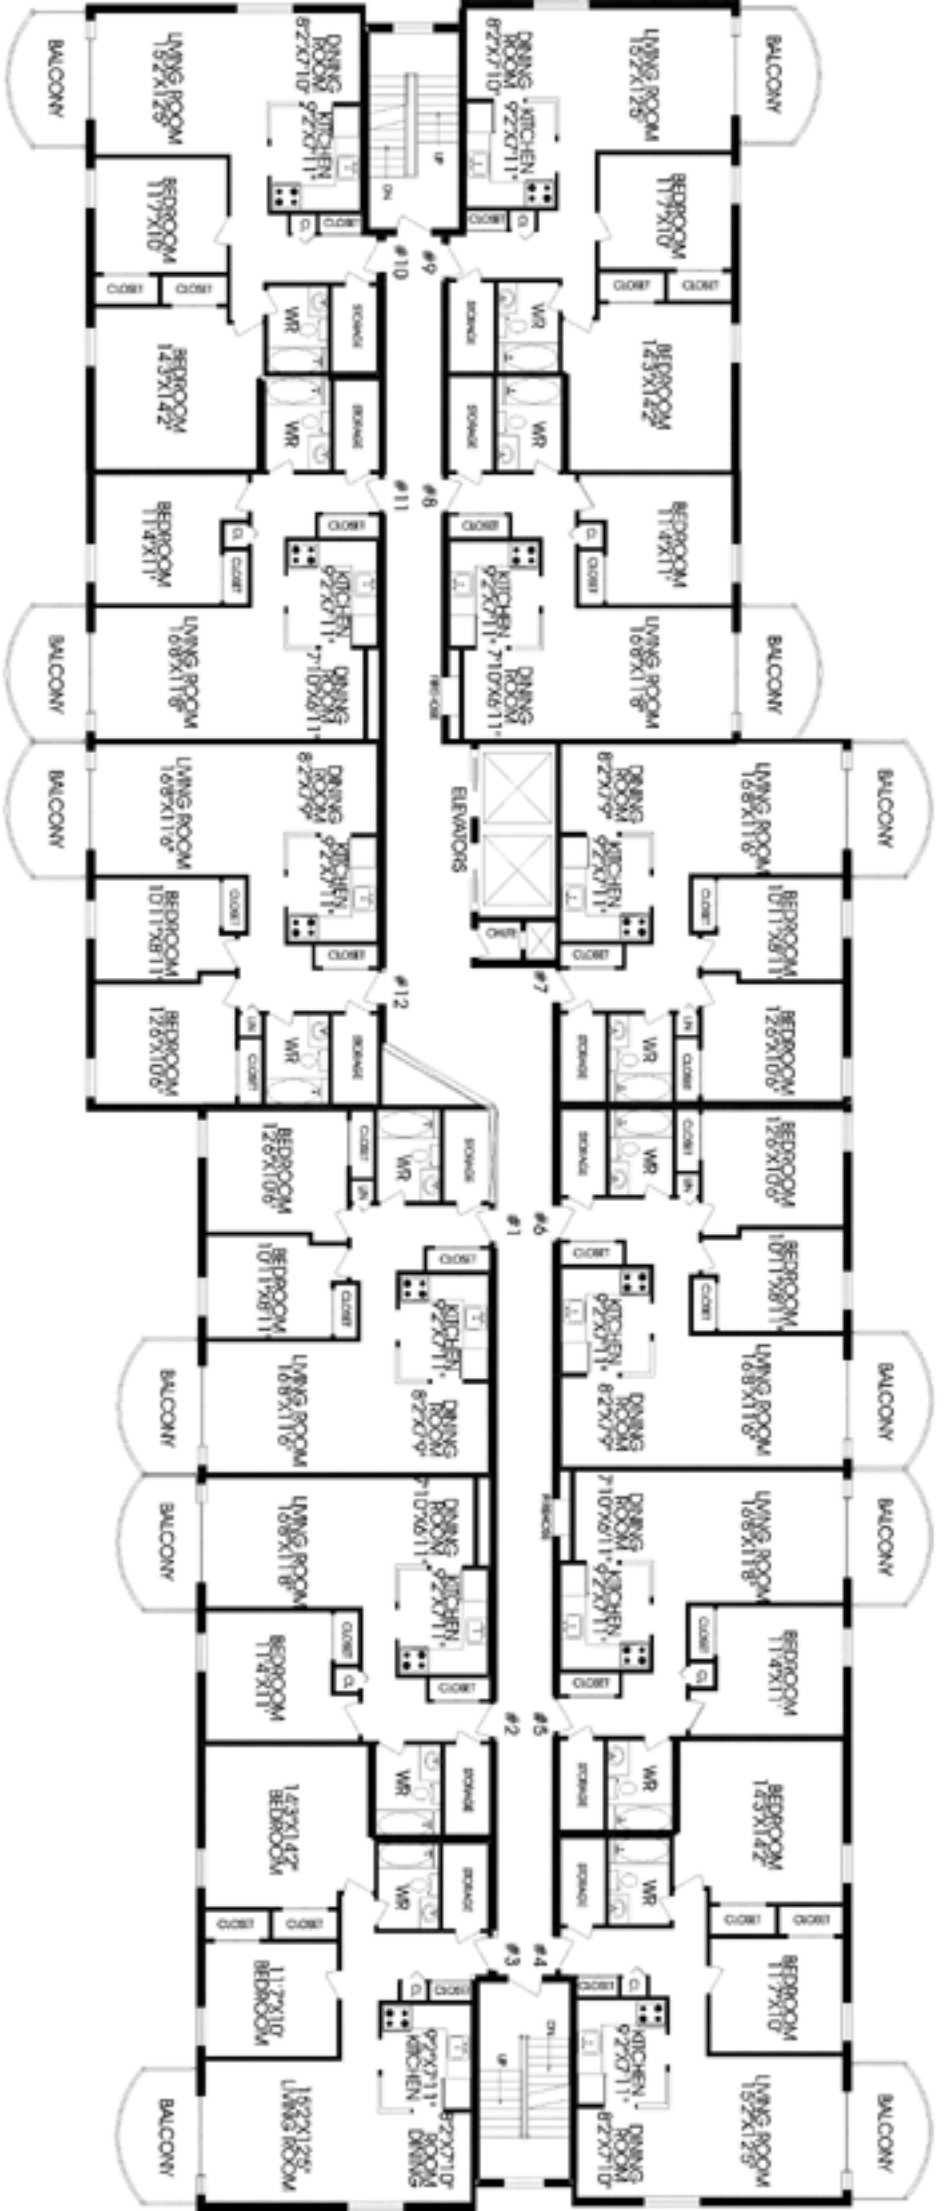

# 94 WRIGHT CRESCENT

1 BEDROOM UNIT #2

94 WRIGHT CRESCENT

2 BEDROOM UNIT #4

# 94 WRIGHT CRESCENT

2 BEDROOM UNIT #7

# 94 WRIGHT CRESCENT

TYPICAL FLOOR

94 WRIGHT CRESCENT

TYPICAL FLOOR

11468 SQUARE FEET