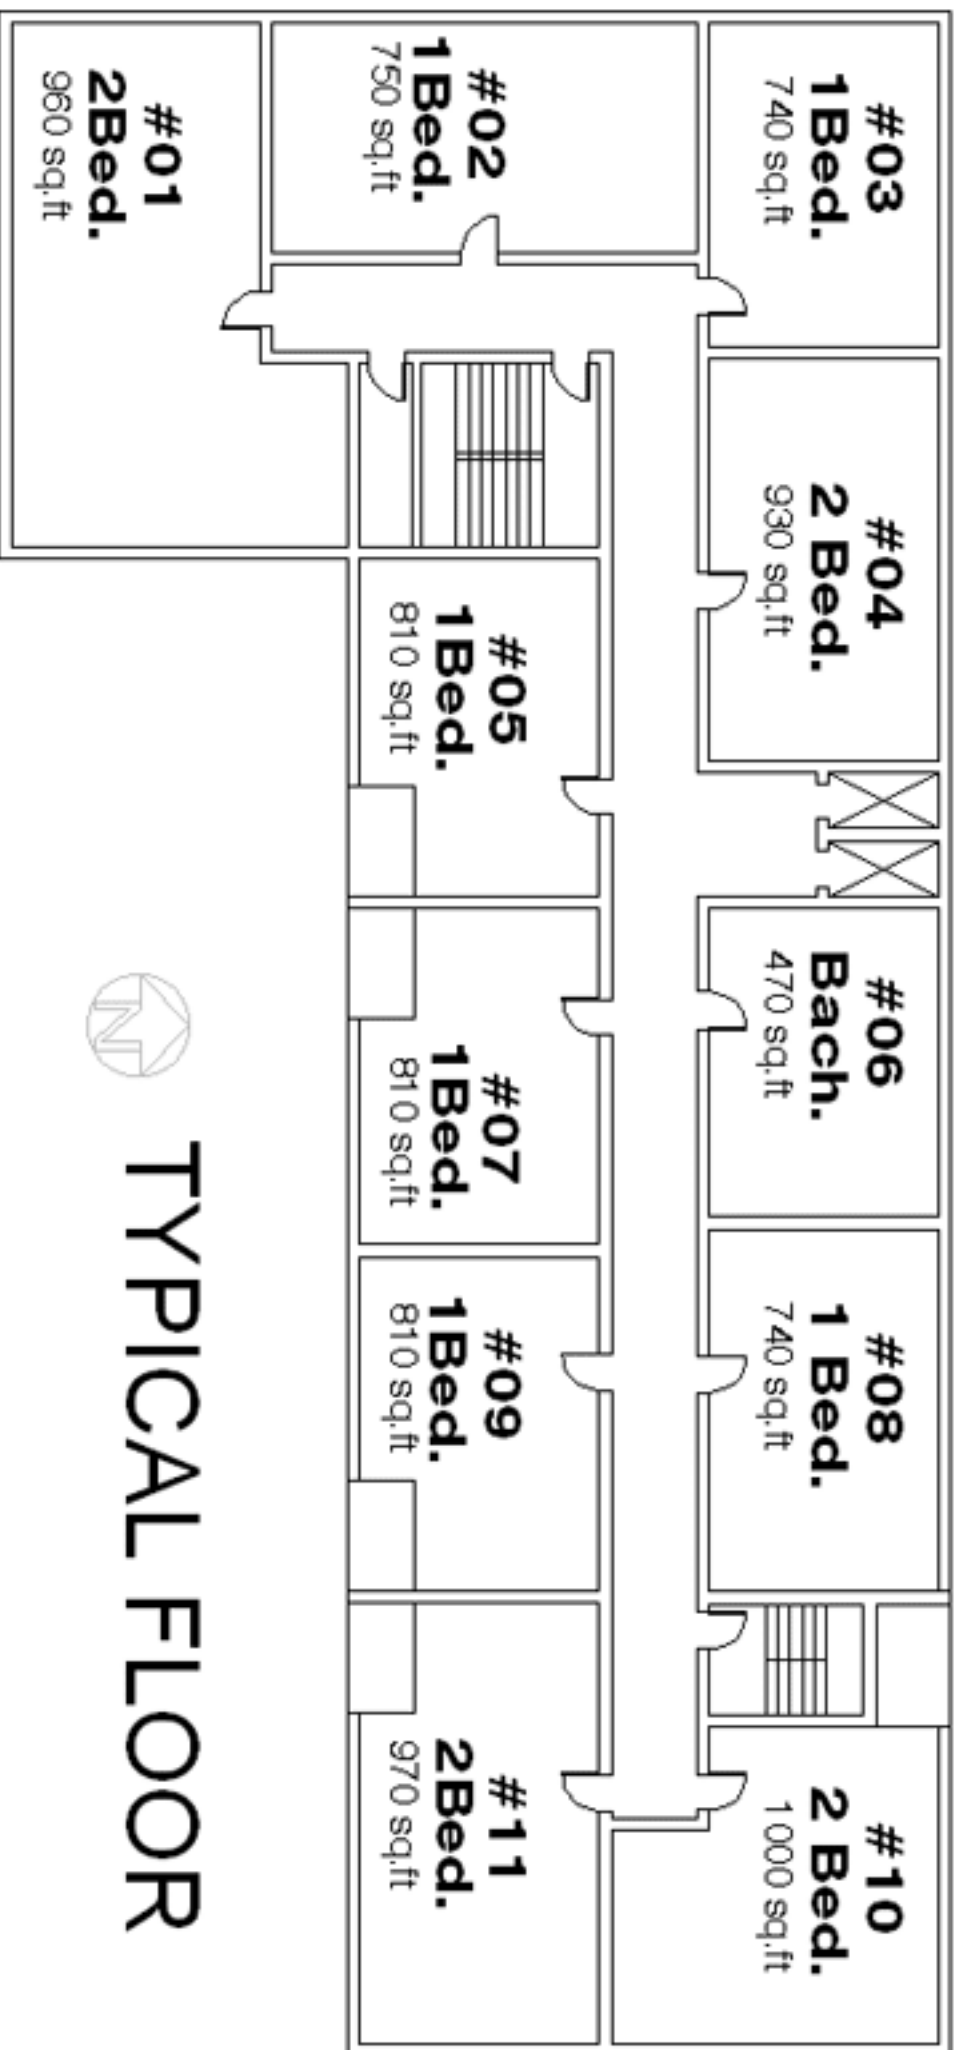

2 BEDROOM SUITE#10
1000 SQ.FT.

BACHELOR SUITE#7
500 SQ.FT.

BACHELOR SUITE#6
470 SQ.FT.

GROUND FLOOR

TYPICAL FLOOR