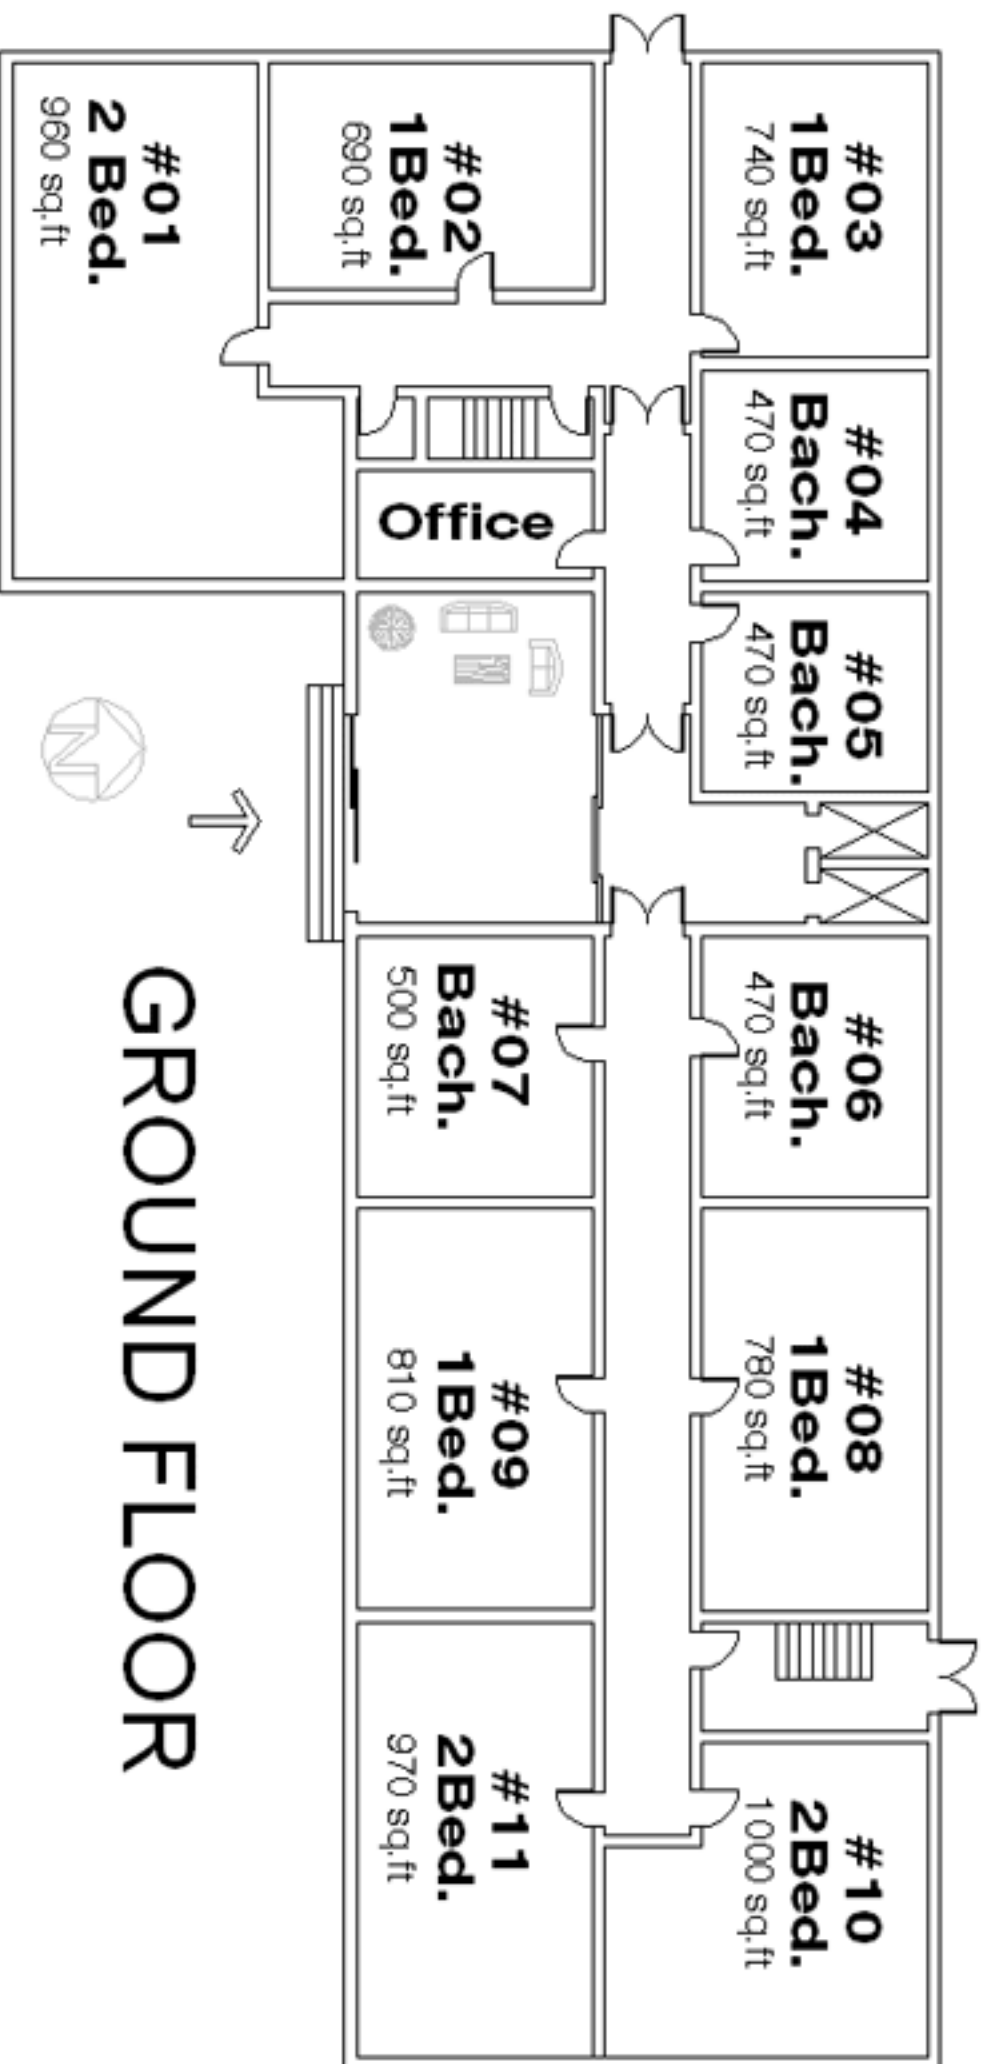

2 BEDROOM SUITE#10
1000 SQ.FT.

BACHELOR SUITE#7
500 SQ.FT.

BACHELOR SUITE#6
470 SQ.FT.

GROUND FLOOR

TYPICAL FLOOR