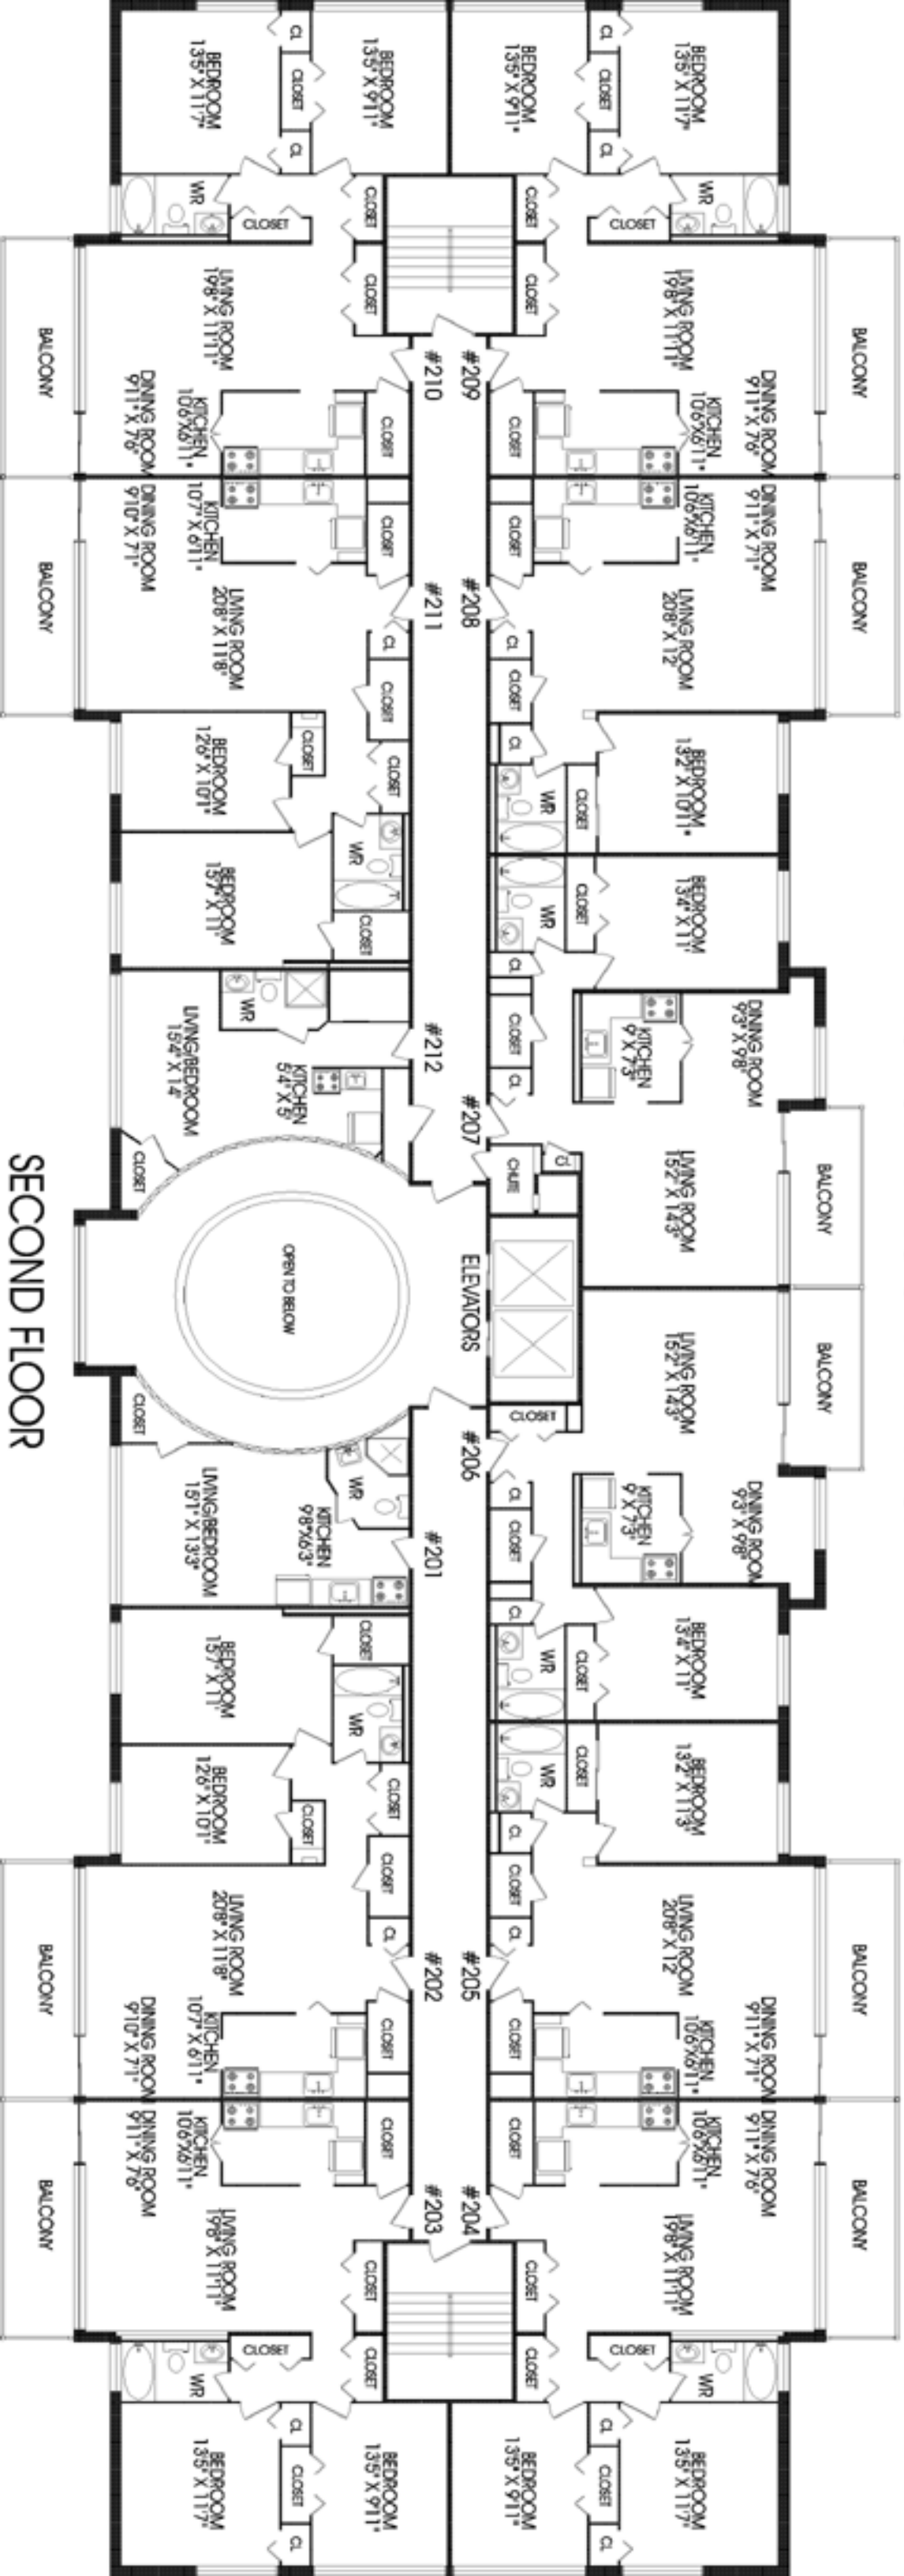

20 ESTERBROOKE AVENUE

1 BEDROOM UNIT #5

20 ESTERBROOKE AVENUE

20 ESTERBROOKE AVENUE

1 BEDROOM UNIT #205

20 ESTERBROOKE AVENUE

1 BEDROOM UNIT #206

20 ESTERBROOKE AVENUE

2 BEDROOM UNIT #2

20 ESTERBROOKE AVENUE

2 BEDROOM UNIT #105

20 ESTERBROOKE AVENUE

2 BEDROOM UNIT #202

20 ESTERBROOKE AVENUE

20 ESTERBROOKE AVENUE

3 BEDROOM UNIT #1

20 ESTERBROOKE AVENUE

BACHELOR UNIT #201

20 ESTERBROOKE AVENUE

MAIN FLOOR

20 ESTERBROOKE AVENUE

SECOND FLOOR

20 ESTERBROOKE AVENUE

SECOND FLOOR

20 ESTERBROOKE AVENUE

TYPICAL FLOOR