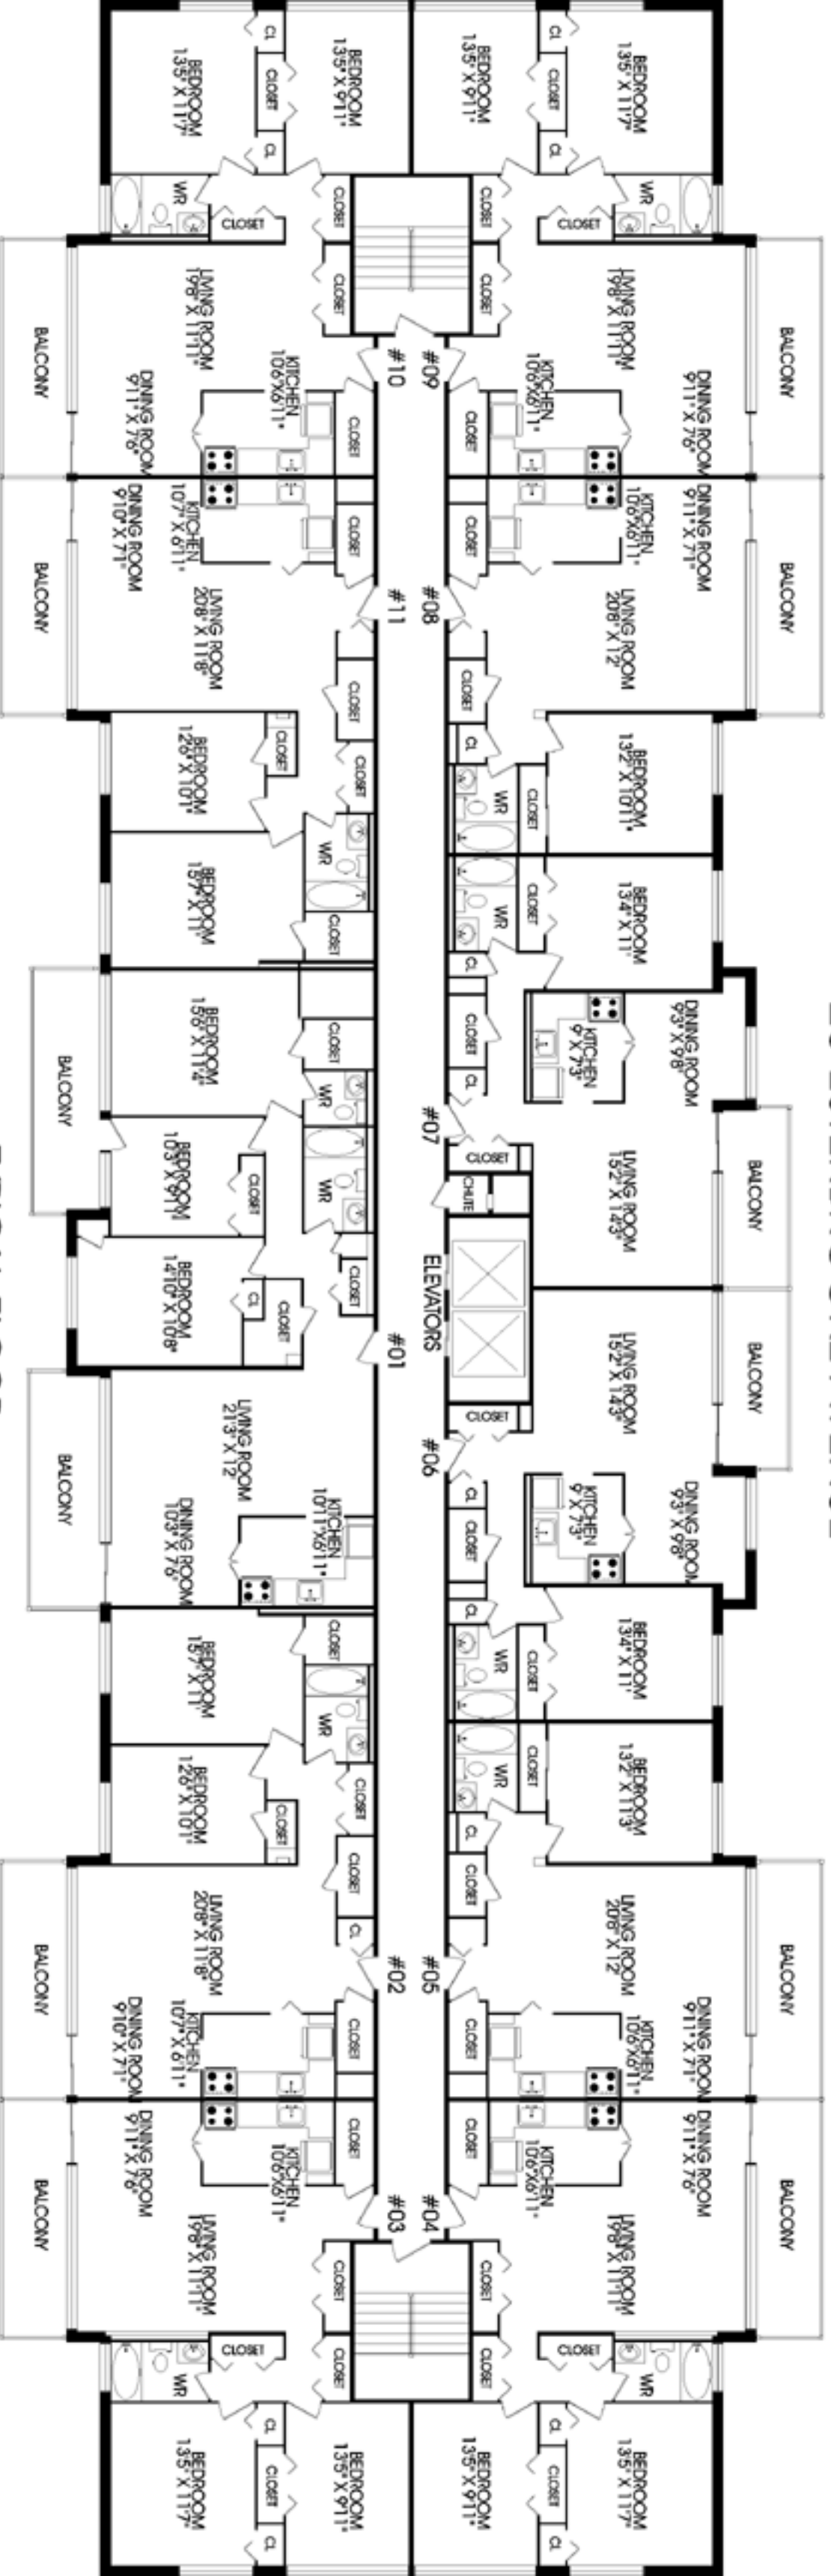

20 ESTERBROOKE AVENUE

1 BEDROOM UNIT #5

20 ESTERBROOKE AVENUE

20 ESTERBROOKE AVENUE

1 BEDROOM UNIT #205

20 ESTERBROOKE AVENUE

1 BEDROOM UNIT #206

20 ESTERBROOKE AVENUE

2 BEDROOM UNIT #2

20 ESTERBROOKE AVENUE

2 BEDROOM UNIT #105

20 ESTERBROOKE AVENUE

2 BEDROOM UNIT #202

20 ESTERBROOKE AVENUE

20 ESTERBROOKE AVENUE

3 BEDROOM UNIT #1

20 ESTERBROOKE AVENUE

BACHELOR UNIT #201

20 ESTERBROOKE AVENUE

MAIN FLOOR

20 ESTERBROOKE AVENUE

SECOND FLOOR

20 ESTERBROOKE AVENUE

SECOND FLOOR

20 ESTERBROOKE AVENUE

TYPICAL FLOOR