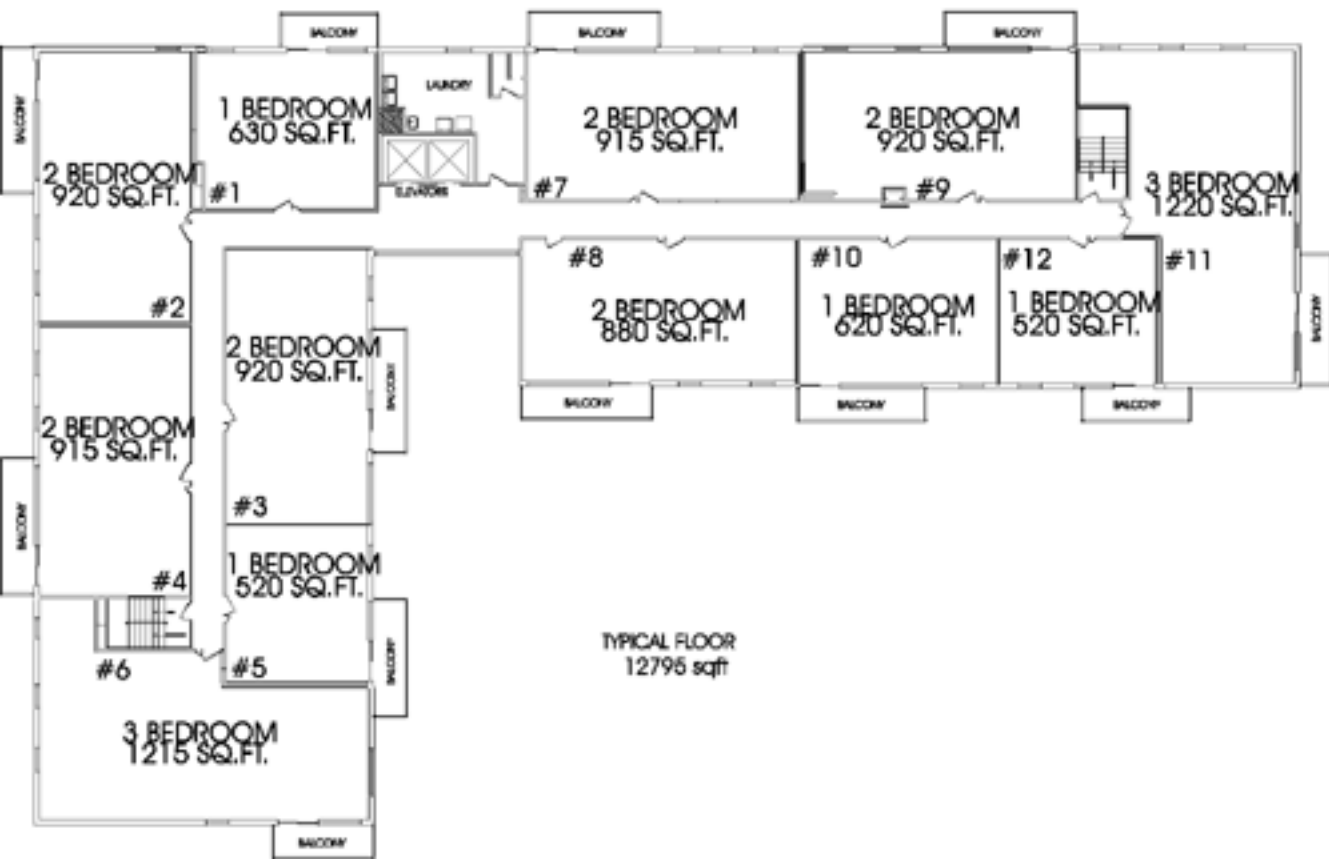

810 EDGEWORTH AVENUE