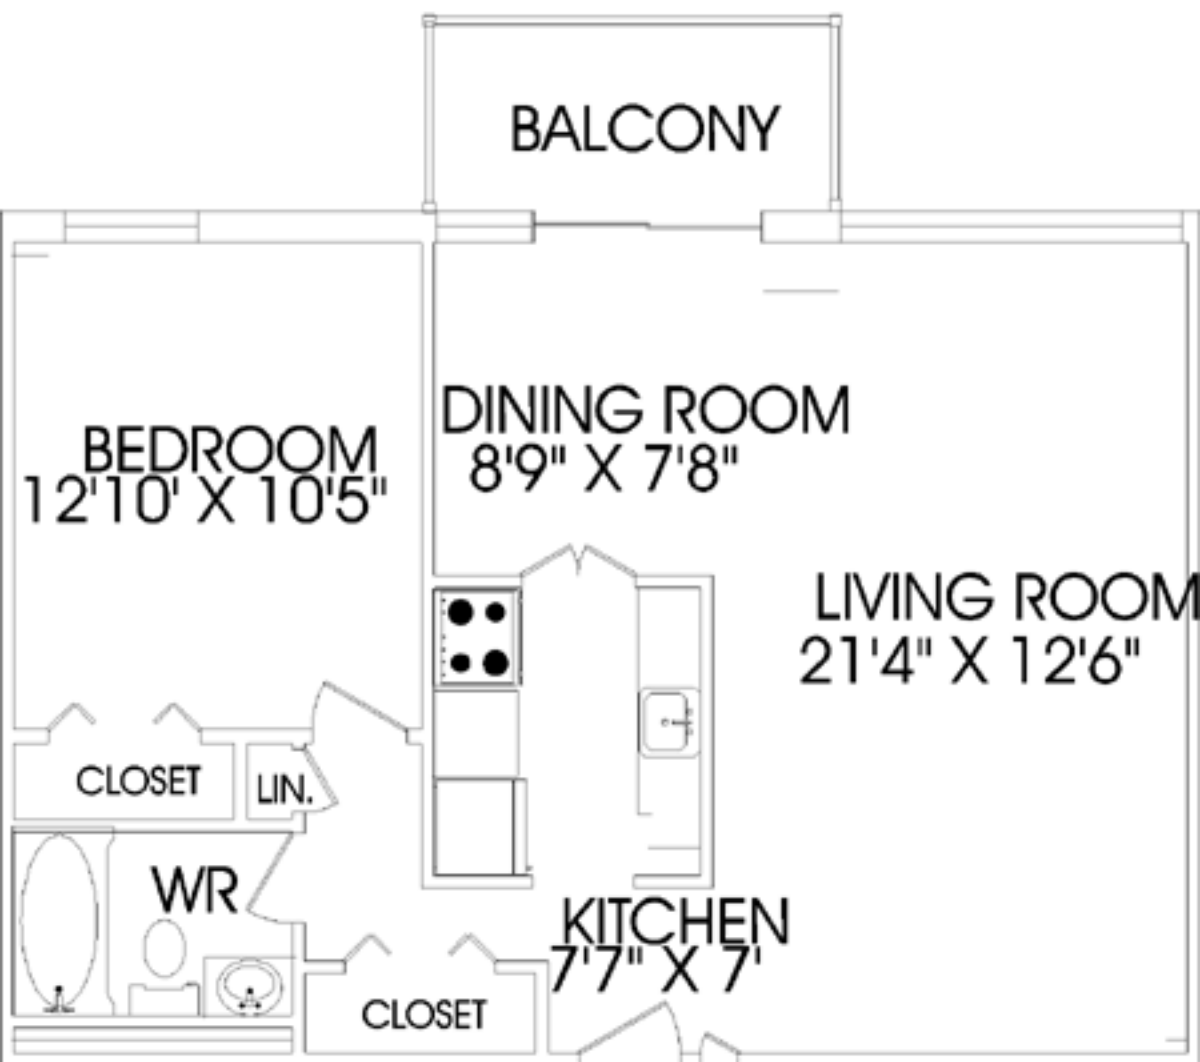

810 EDGEWORTH AVENUE

1 BEDROOM UNIT #10

810 EDGEWORTH AVENUE

1 BEDROOM UNIT #12

810 EDGEWORTH AVENUE

1 BEDROOM UNIT #102

810 EDGEWORTH AVENUE

1 BEDROOM UNIT #103

810 EDGEWORTH AVENUE

2 BEDROOM UNIT #2

810 EDGEWORTH AVENUE

2 BEDROOM UNIT #3

810 EDGEWORTH AVENUE

BALCONY

LIVING ROOM
19'5" X 12'7"

BEDROOM
9'8" X 8'8"

BEDROOM
13'10" X 12'2"

DINING ROOM
10' X 7'1"

KITCHEN
11'7" X 7'1"

BEDROOM
15'11" X 11'2"

3 BEDROOM UNIT #6

ENSUITE

CLOSET

CLOSET

WR

CLOSET

CLOSET

810 EDGEWORTH AVENUE

810 EDGEWORTH AVENUE