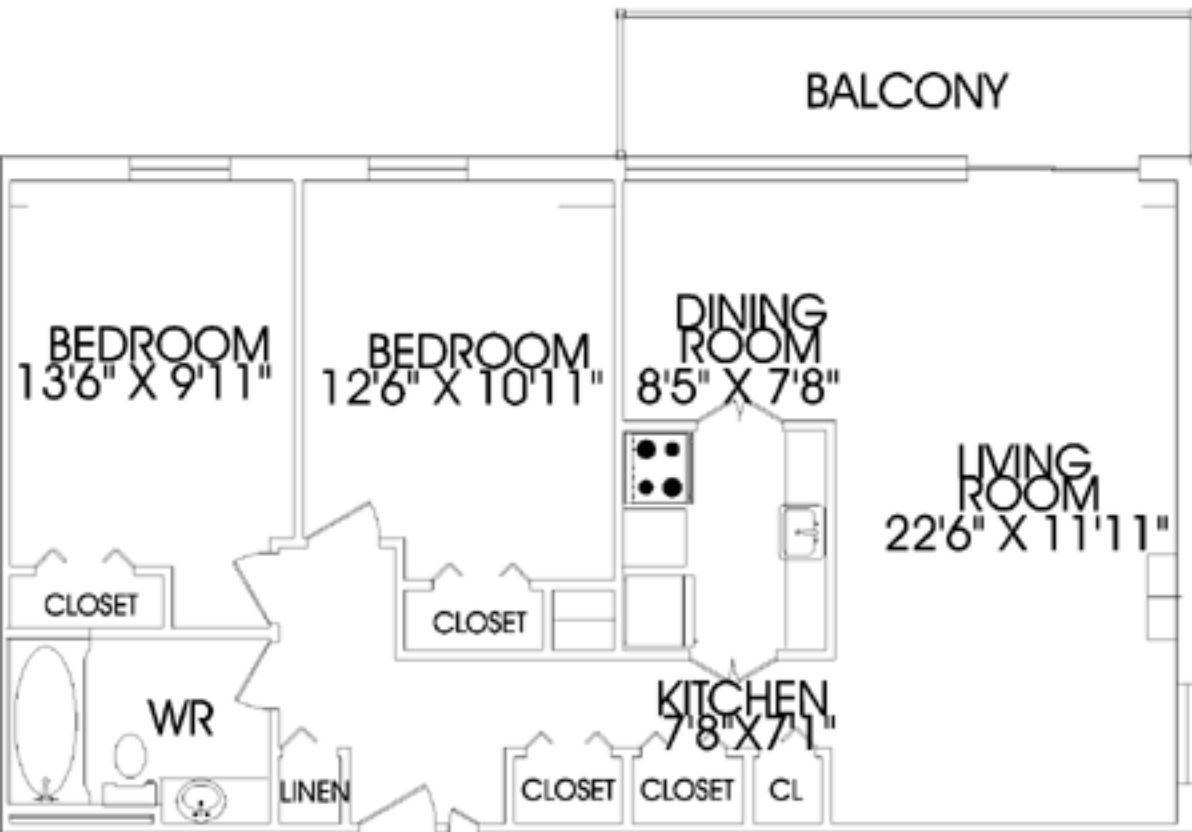

810 EDGEWORTH AVENUE

1 BEDROOM UNIT #10

810 EDGEWORTH AVENUE

1 BEDROOM UNIT #12

810 EDGEWORTH AVENUE

1 BEDROOM UNIT #102

810 EDGEWORTH AVENUE

1 BEDROOM UNIT #103

810 EDGEWORTH AVENUE

2 BEDROOM UNIT #2

810 EDGEWORTH AVENUE

2 BEDROOM UNIT #3

810 EDGEWORTH AVENUE

BALCONY

LIVING ROOM
19'5" X 12'7"

BEDROOM
9'8" X 8'8"

BEDROOM
13'10" X 12'2"

DINING ROOM
10' X 7'1"

KITCHEN
11'7" X 7'1"

BEDROOM
15'11" X 11'2"

3 BEDROOM UNIT #6

ENSUITE

CLOSET

CLOSET

WR

CLOSET

CLOSET

810 EDGEWORTH AVENUE

810 EDGEWORTH AVENUE