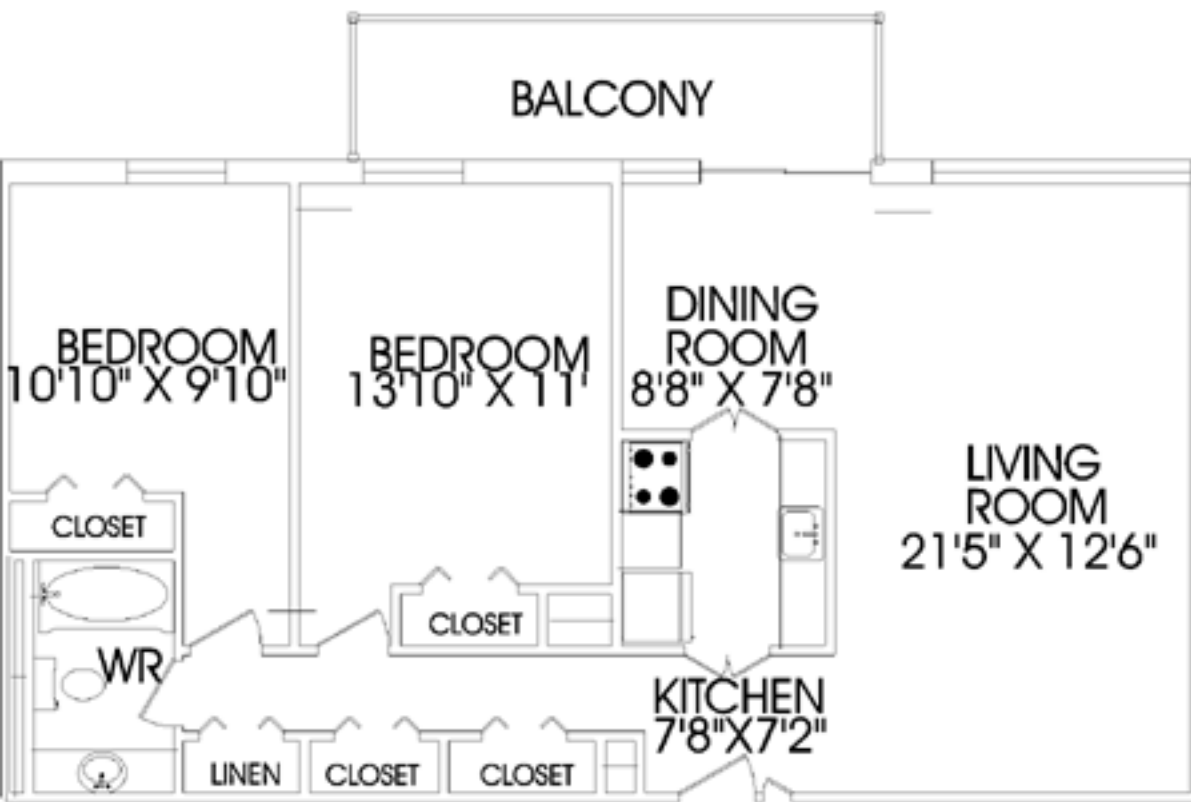

810 EDGEWORTH AVENUE

1 BEDROOM UNIT #10

810 EDGEWORTH AVENUE

1 BEDROOM UNIT #12

810 EDGEWORTH AVENUE

1 BEDROOM UNIT #102

810 EDGEWORTH AVENUE

1 BEDROOM UNIT #103

810 EDGEWORTH AVENUE

2 BEDROOM UNIT #2

810 EDGEWORTH AVENUE

2 BEDROOM UNIT #3

810 EDGEWORTH AVENUE

BALCONY

LIVING ROOM
19'5" X 12'7"

BEDROOM
9'8" X 8'8"

BEDROOM
13'10" X 12'2"

DINING ROOM
10' X 7'1"

KITCHEN
11'7" X 7'1"

BEDROOM
15'11" X 11'2"

3 BEDROOM UNIT #6

ENSUITE

CLOSET

CLOSET

WR

CLOSET

CLOSET

810 EDGEWORTH AVENUE

810 EDGEWORTH AVENUE