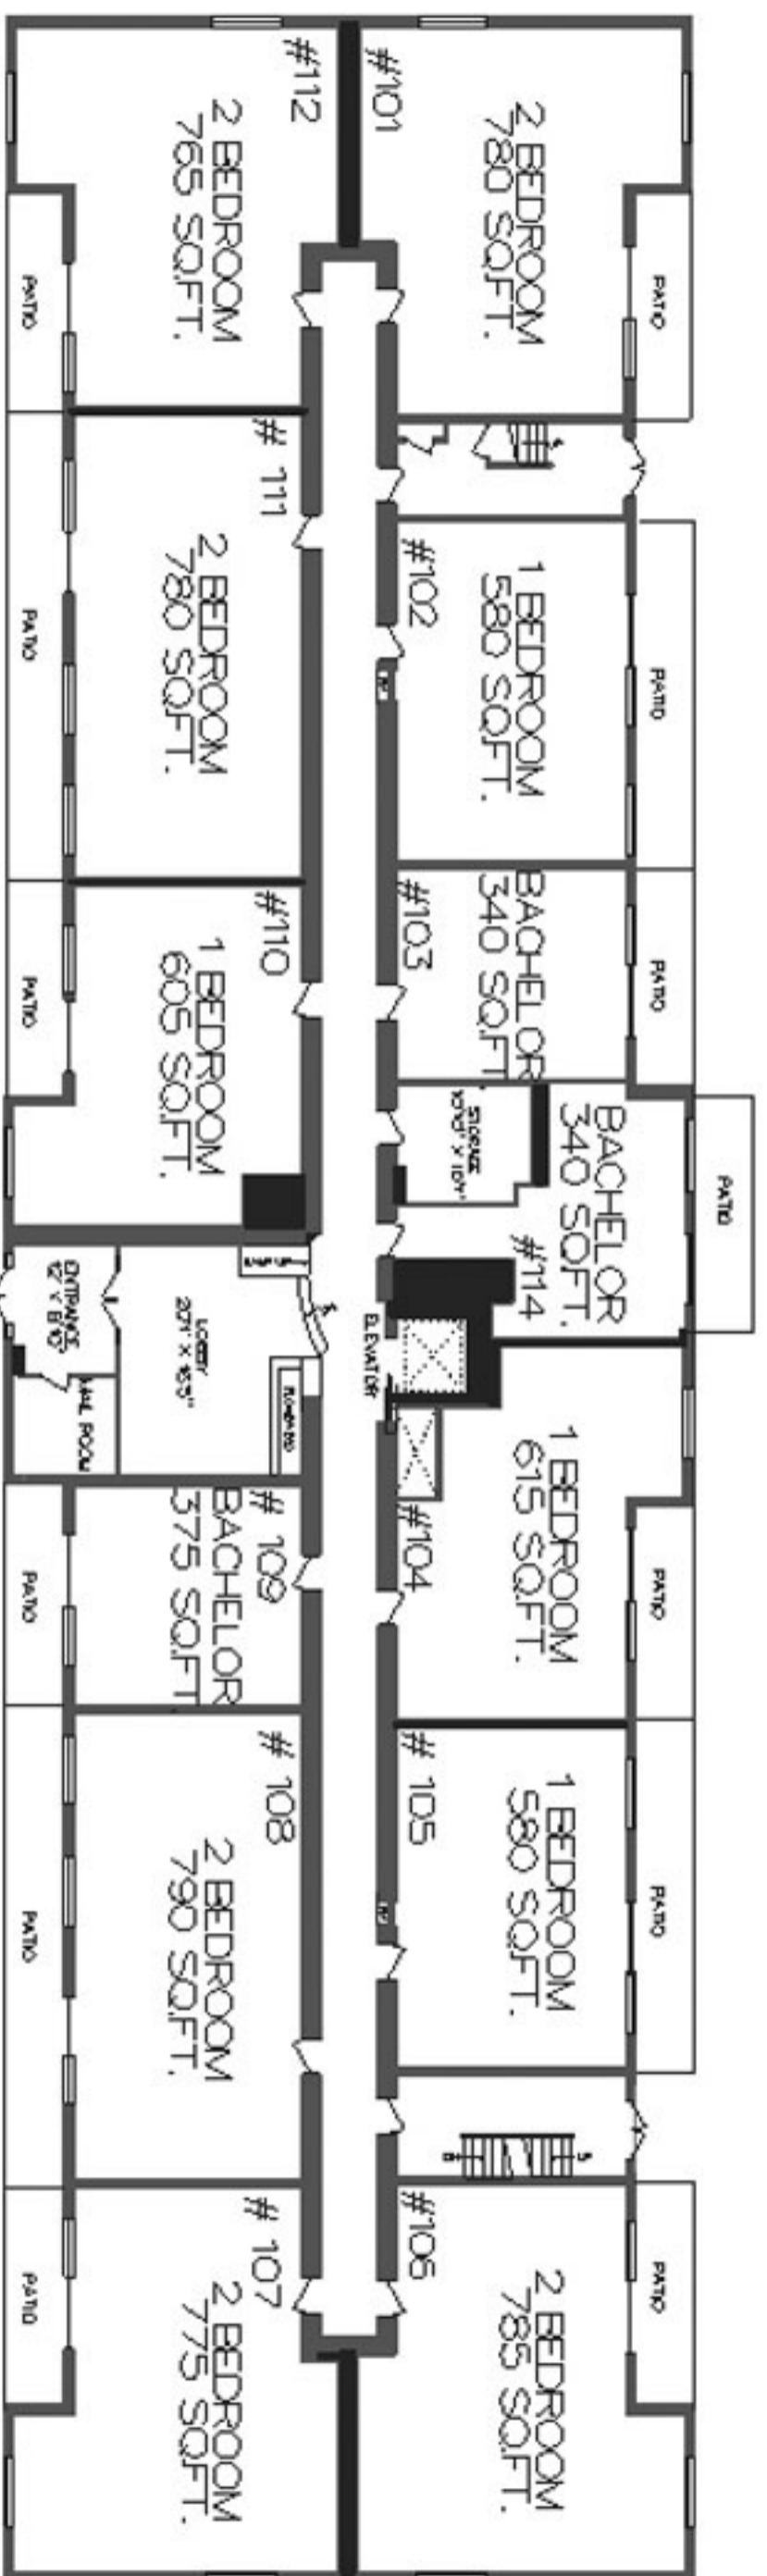

217 BATH ROAD

PATIO

DINING ROOM
9'6" X 7'4"

BEDROOM
13'11" X 10'6"

LIVING ROOM
19'10" X 10'11"

CLOSET

KITCHEN
10'2" X 7'3"

WR

CLOSET

LINEN

1 BEDROOM UNIT # 02

217 BATH ROAD

1 BEDROOM UNIT #3

217 BATH ROAD

1 BEDROOM UNIT #110

217 BATH ROAD

2 BEDROOM UNIT # 01

217 BATH ROAD

2 BEDROOM UNIT #9

217 BATH ROAD

TYPICAL FLOOR
11617 SQ.FT.

217 BATH ROAD

MAIN FLOOR