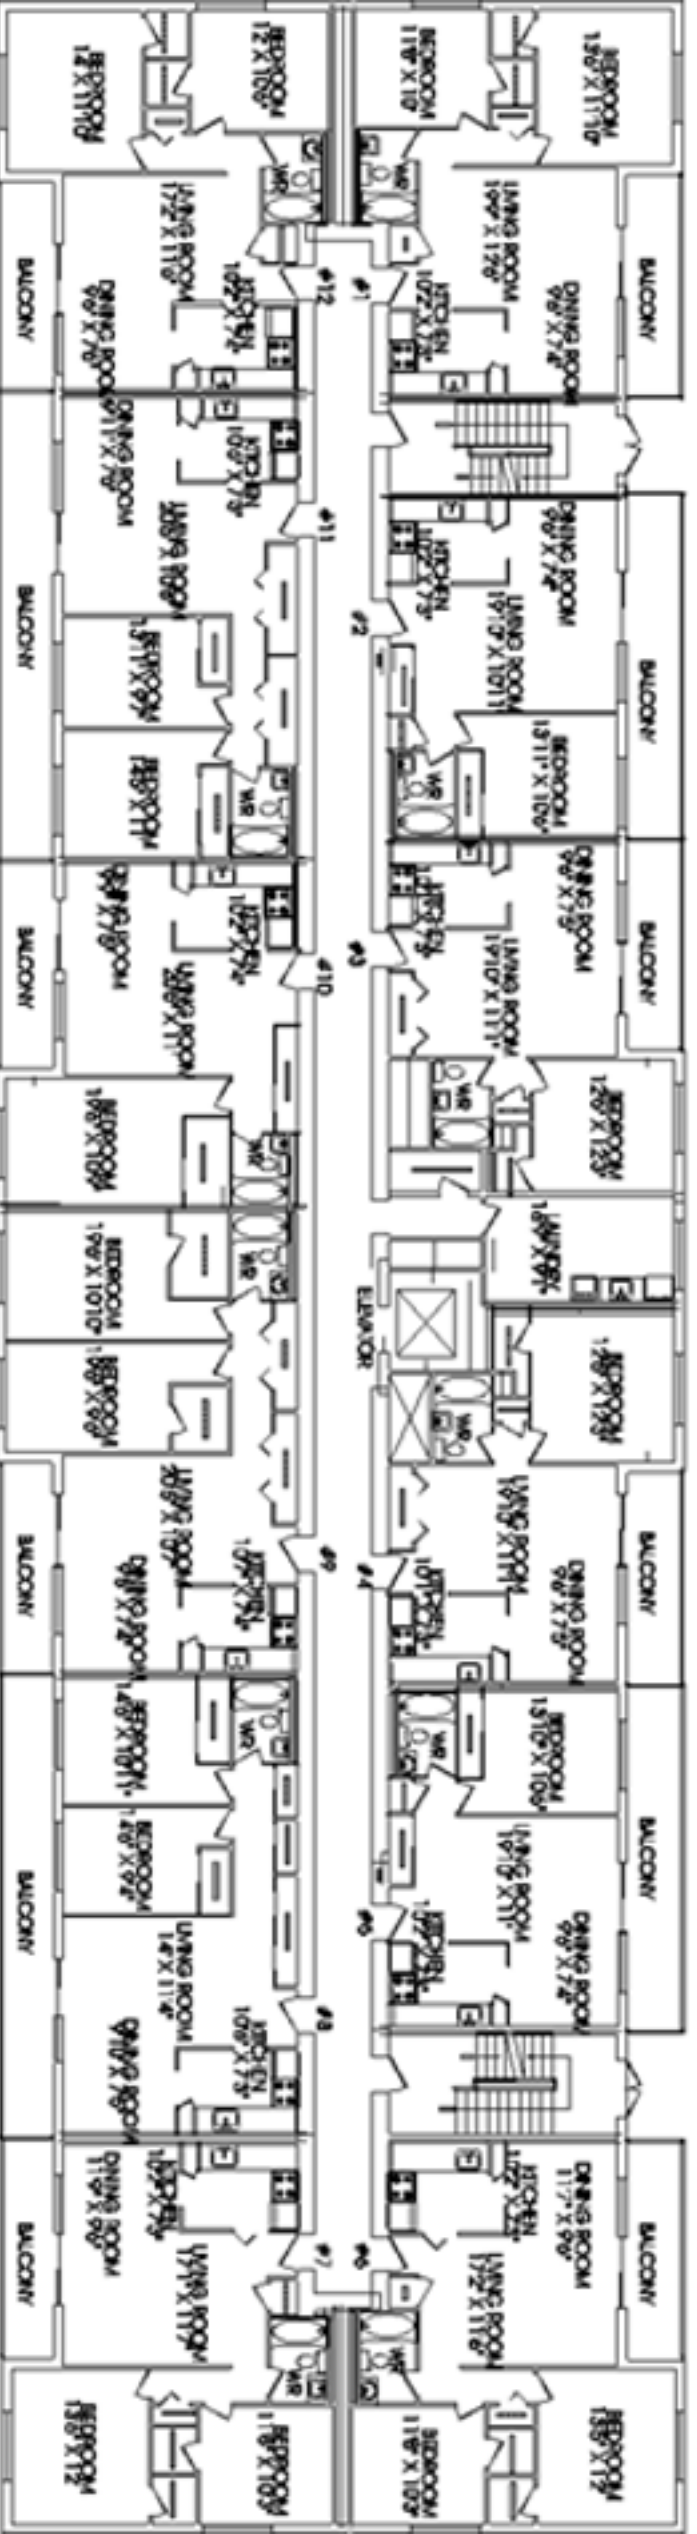

217 BATH ROAD

PATIO

DINING ROOM
9'6" X 7'4"

BEDROOM
13'11" X 10'6"

LIVING ROOM
19'10" X 10'11"

CLOSET

KITCHEN
10'2" X 7'3"

WR

CLOSET

LINEN

1 BEDROOM UNIT # 02

217 BATH ROAD

1 BEDROOM UNIT #3

217 BATH ROAD

1 BEDROOM UNIT #110

217 BATH ROAD

2 BEDROOM UNIT # 01

217 BATH ROAD

2 BEDROOM UNIT #9

217 BATH ROAD

TYPICAL FLOOR
11617 SQ.FT.

217 BATH ROAD

MAIN FLOOR