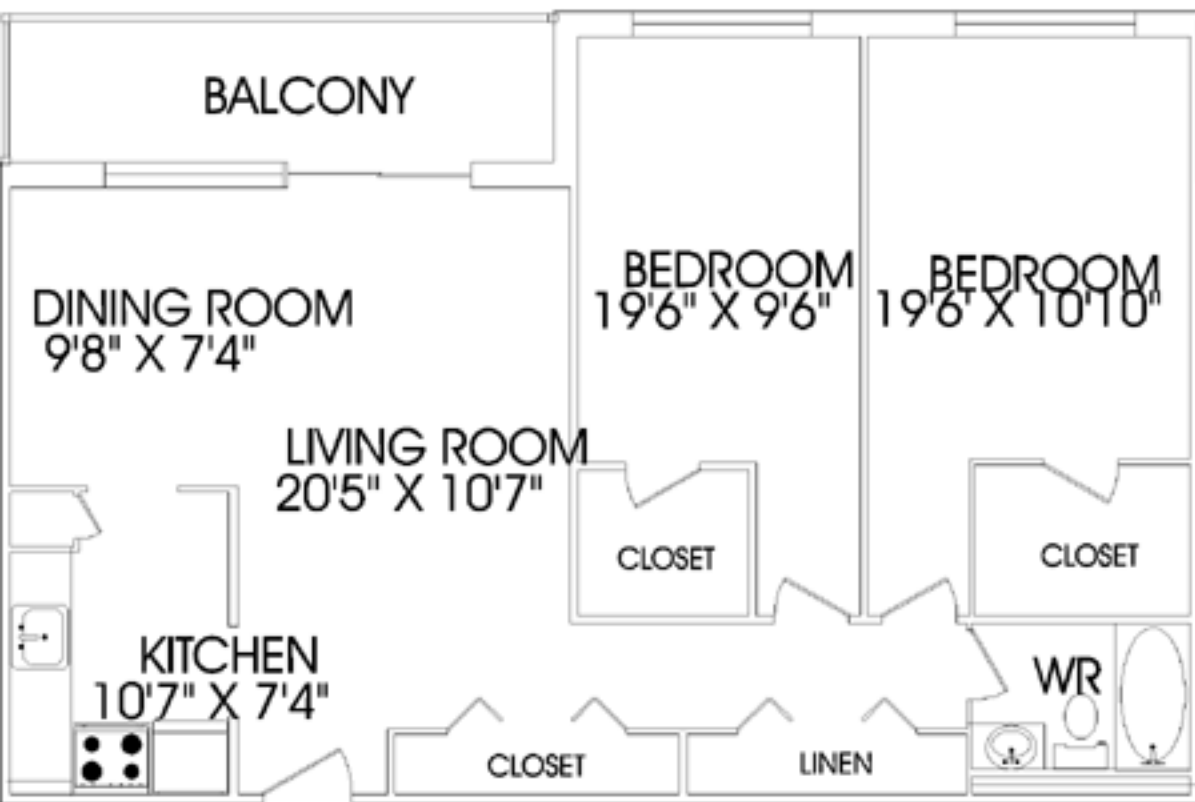

217 BATH ROAD

PATIO

DINING ROOM
9'6" X 7'4"

BEDROOM
13'11" X 10'6"

LIVING ROOM
19'10" X 10'11"

CLOSET

KITCHEN
10'2" X 7'3"

WR

CLOSET

LINEN

1 BEDROOM UNIT # 02

217 BATH ROAD

1 BEDROOM UNIT #3

217 BATH ROAD

1 BEDROOM UNIT #110

217 BATH ROAD

2 BEDROOM UNIT # 01

217 BATH ROAD

2 BEDROOM UNIT #9

217 BATH ROAD

TYPICAL FLOOR
11617 SQ.FT.

217 BATH ROAD

MAIN FLOOR