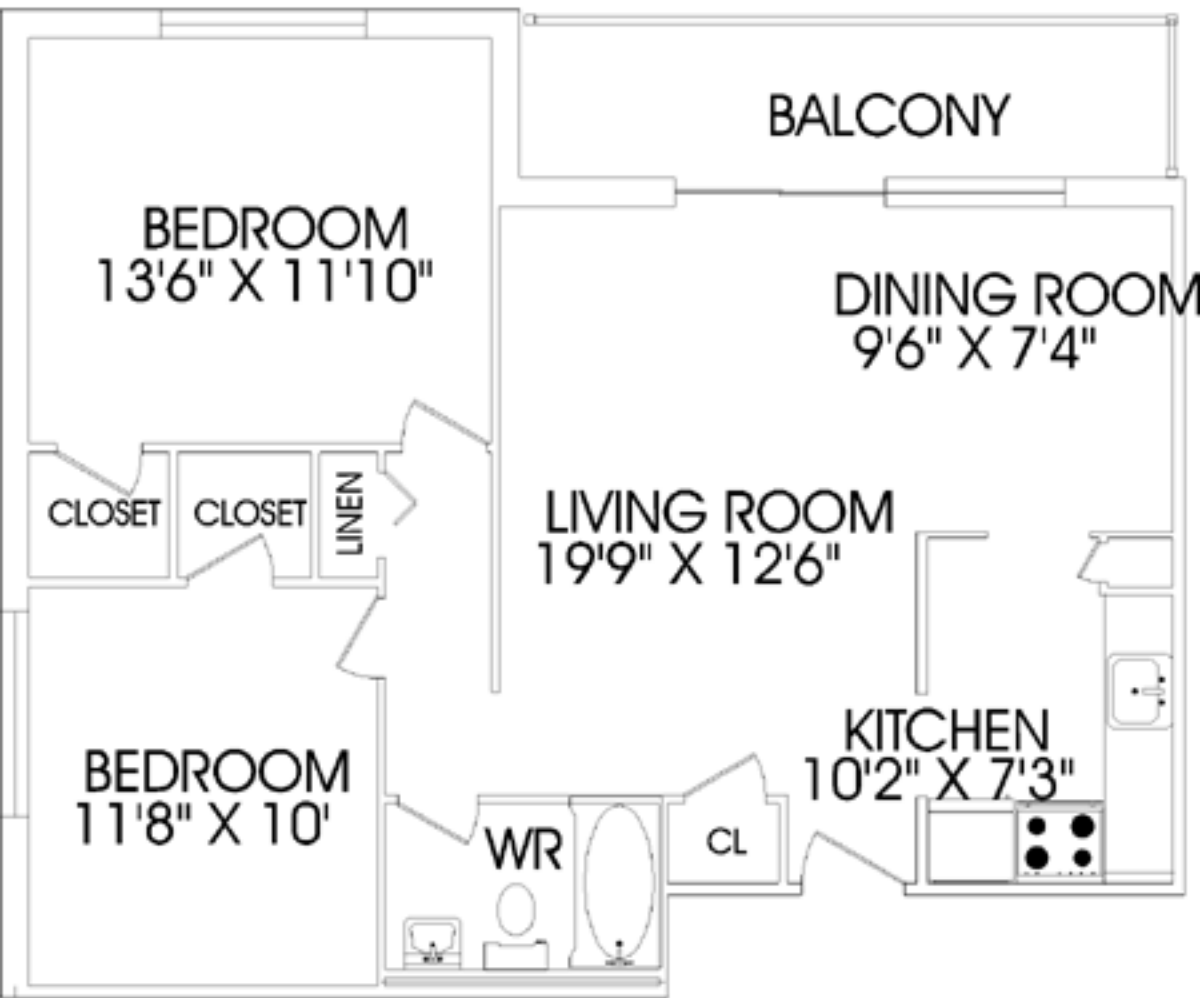

217 BATH ROAD

PATIO

DINING ROOM
9'6" X 7'4"

BEDROOM
13'11" X 10'6"

LIVING ROOM
19'10" X 10'11"

CLOSET

KITCHEN
10'2" X 7'3"

WR

CLOSET

LINEN

1 BEDROOM UNIT # 02

217 BATH ROAD

1 BEDROOM UNIT #3

217 BATH ROAD

1 BEDROOM UNIT #110

217 BATH ROAD

2 BEDROOM UNIT # 01

217 BATH ROAD

2 BEDROOM UNIT #9

217 BATH ROAD

TYPICAL FLOOR
11617 SQ.FT.

217 BATH ROAD

MAIN FLOOR