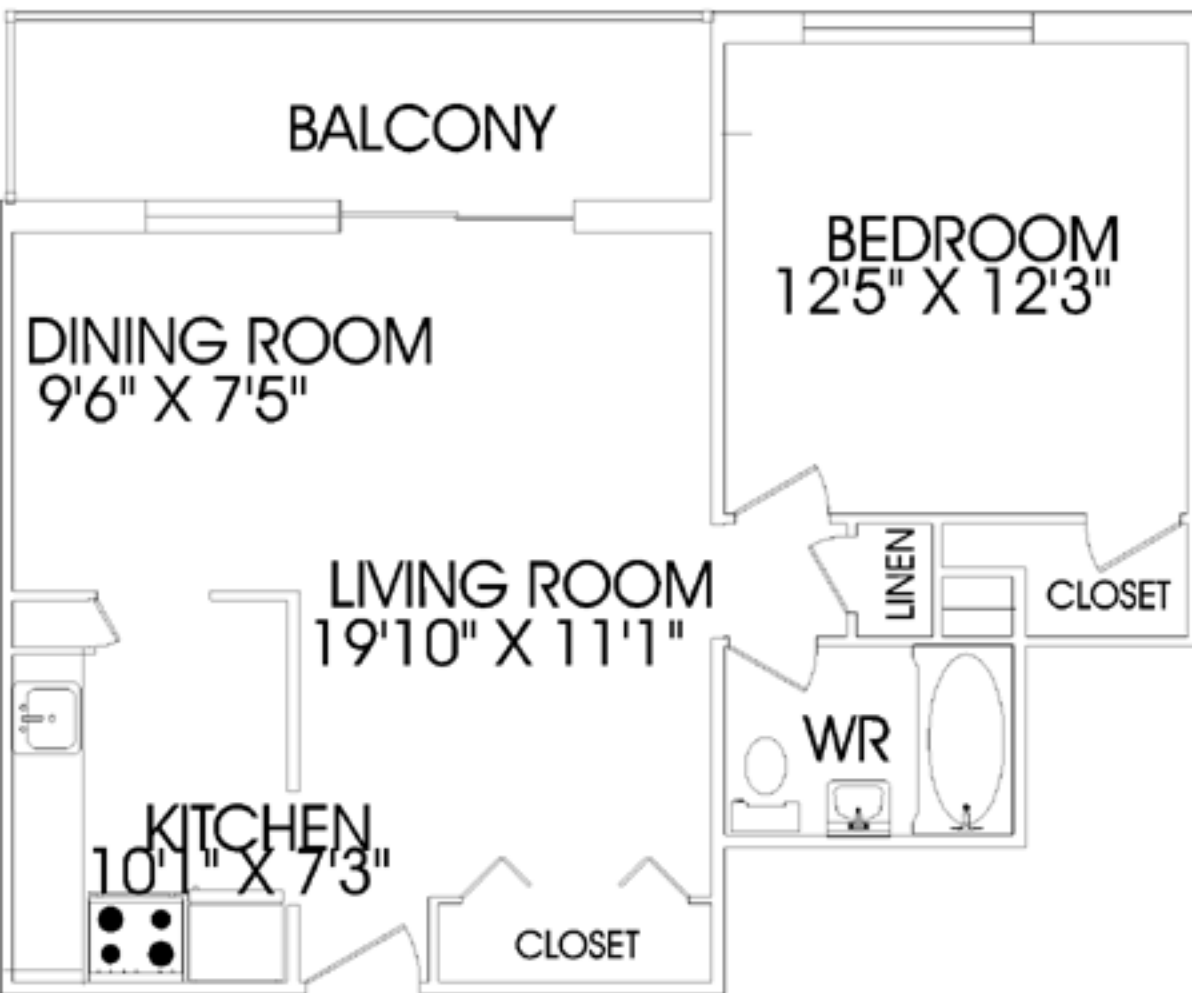

217 BATH ROAD

PATIO

DINING ROOM
9'6" X 7'4"

BEDROOM
13'11" X 10'6"

LIVING ROOM
19'10" X 10'11"

CLOSET

KITCHEN
10'2" X 7'3"

WR

CLOSET

LINEN

1 BEDROOM UNIT # 02

217 BATH ROAD

1 BEDROOM UNIT #3

217 BATH ROAD

1 BEDROOM UNIT #110

217 BATH ROAD

2 BEDROOM UNIT # 01

217 BATH ROAD

2 BEDROOM UNIT #9

217 BATH ROAD

TYPICAL FLOOR
11617 SQ.FT.

217 BATH ROAD

MAIN FLOOR