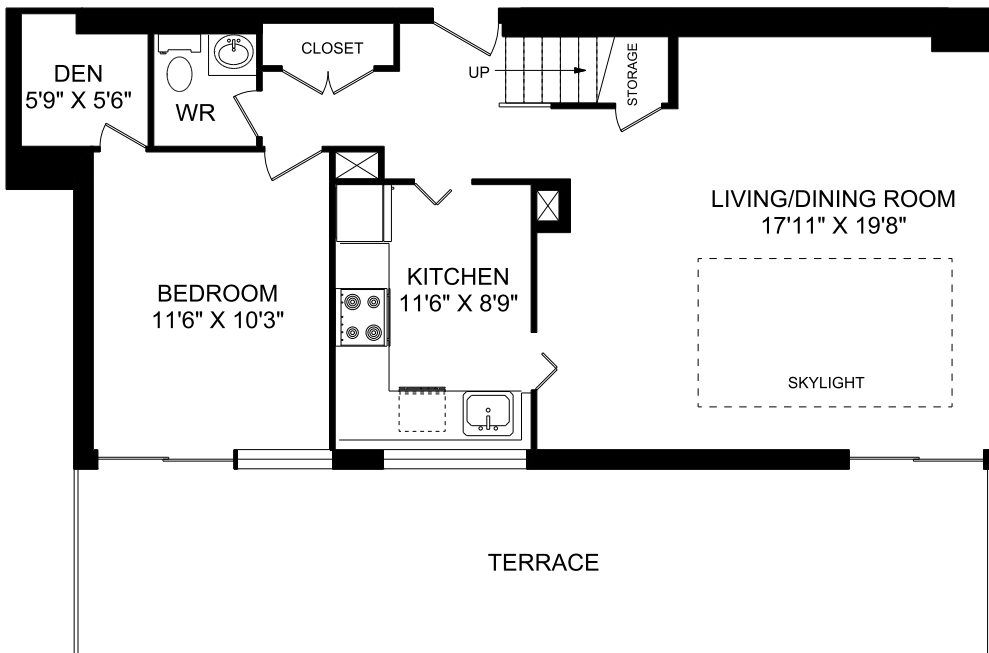

# 45 BALLIOL STREET TORONTO, ON

PENTHOUSE 04 - THREE BEDROOM  
1430 SQUARE FEET

ROOM SIZES SHOULD BE CONSIDERED APPROXIMATE  
SINCE MEASUREMENTS ARE SUBJECT TO CERTIFICATION.  
© 2012 PLANIT MEASURING®