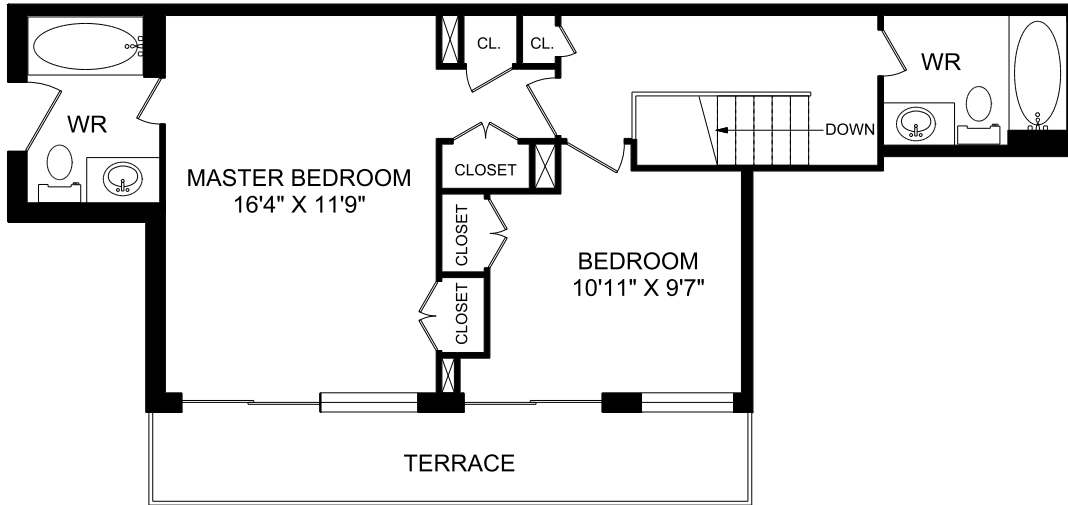

# 45 BALLIOL STREET TORONTO, ON

PENTHOUSE 04 - THREE BEDROOM  
1430 SQUARE FEET

ROOM SIZES SHOULD BE CONSIDERED APPROXIMATE  
SINCE MEASUREMENTS ARE SUBJECT TO CERTIFICATION.  
© 2012 PLANIT MEASURING®