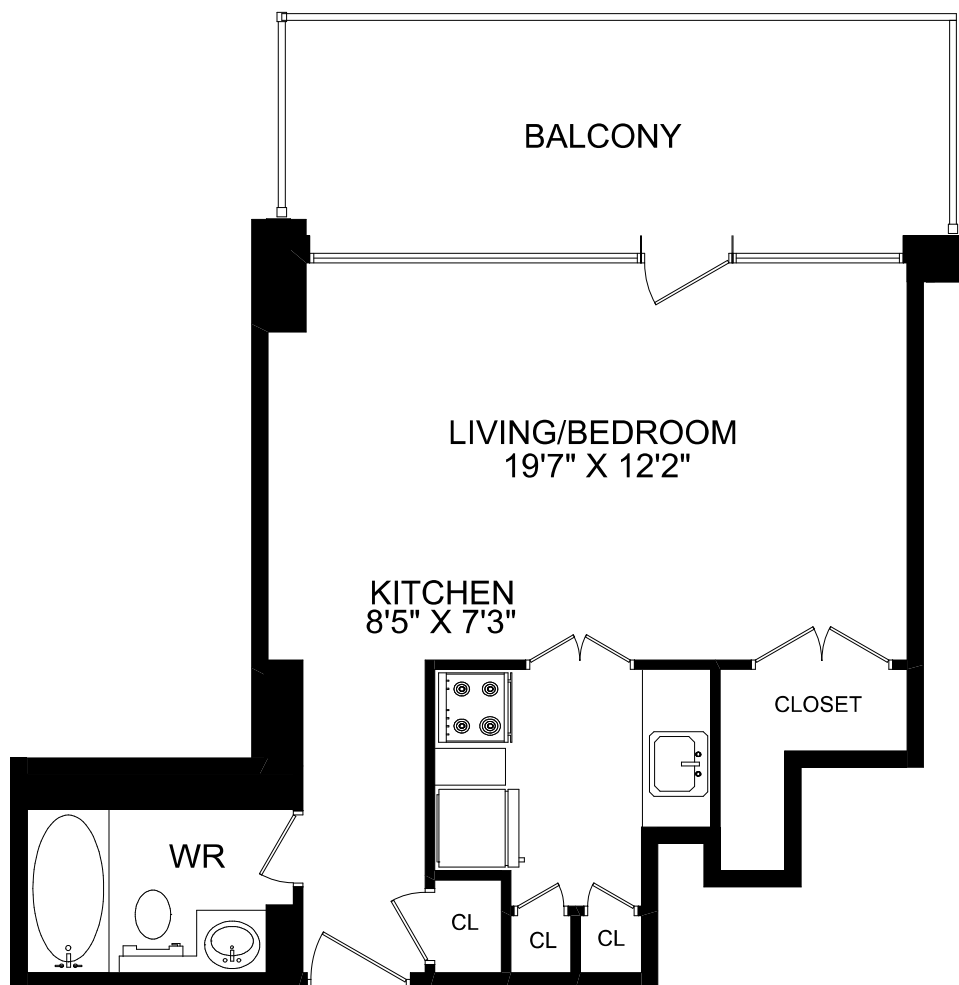

45 BALLIOL STREET TORONTO, ON

LINE 11 - BACHELOR
478 SQUARE FEET