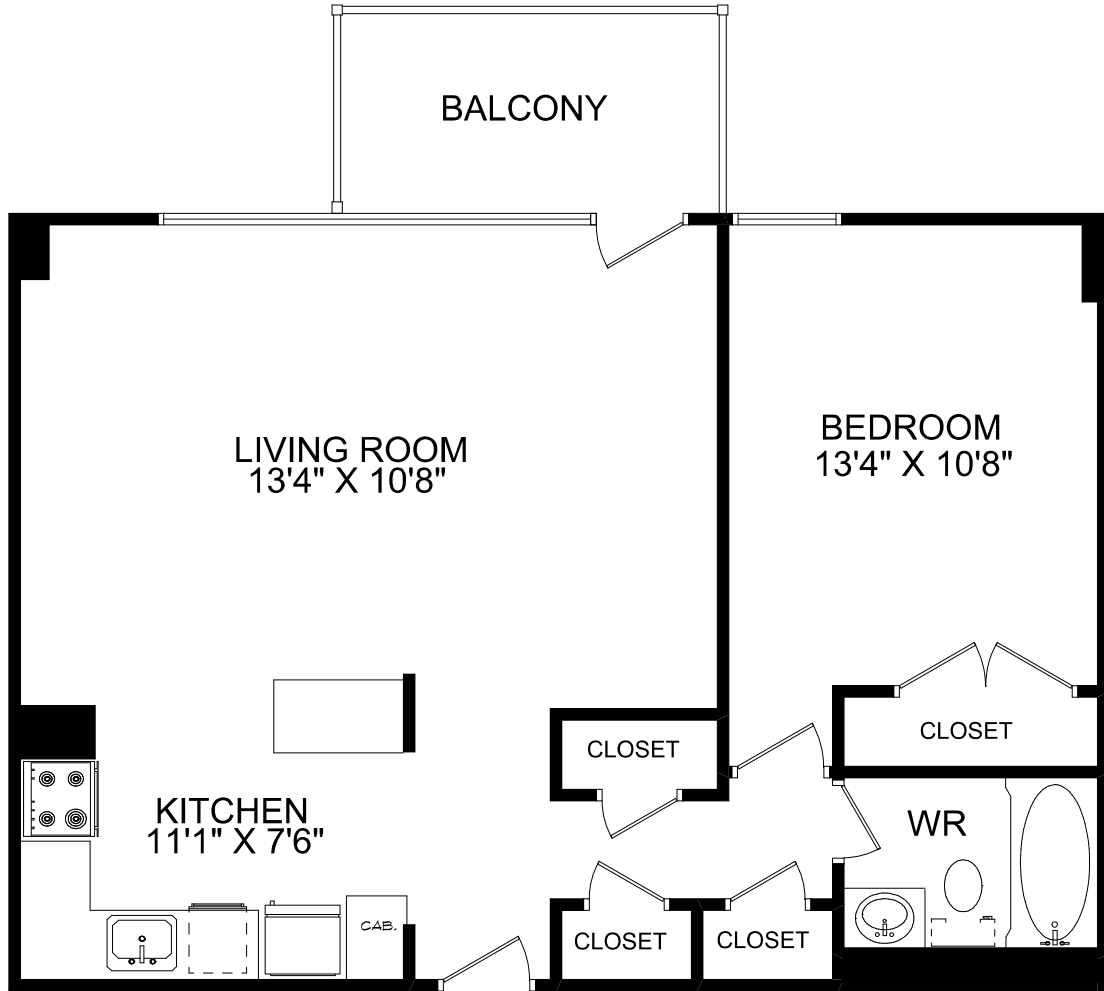

# 225 DAVISVILLE AVENUE TORONTO, ON

RENOVATED SUITE LINE 07  
ONE BEDROOM APARTMENT - 740 SQUARE FEET