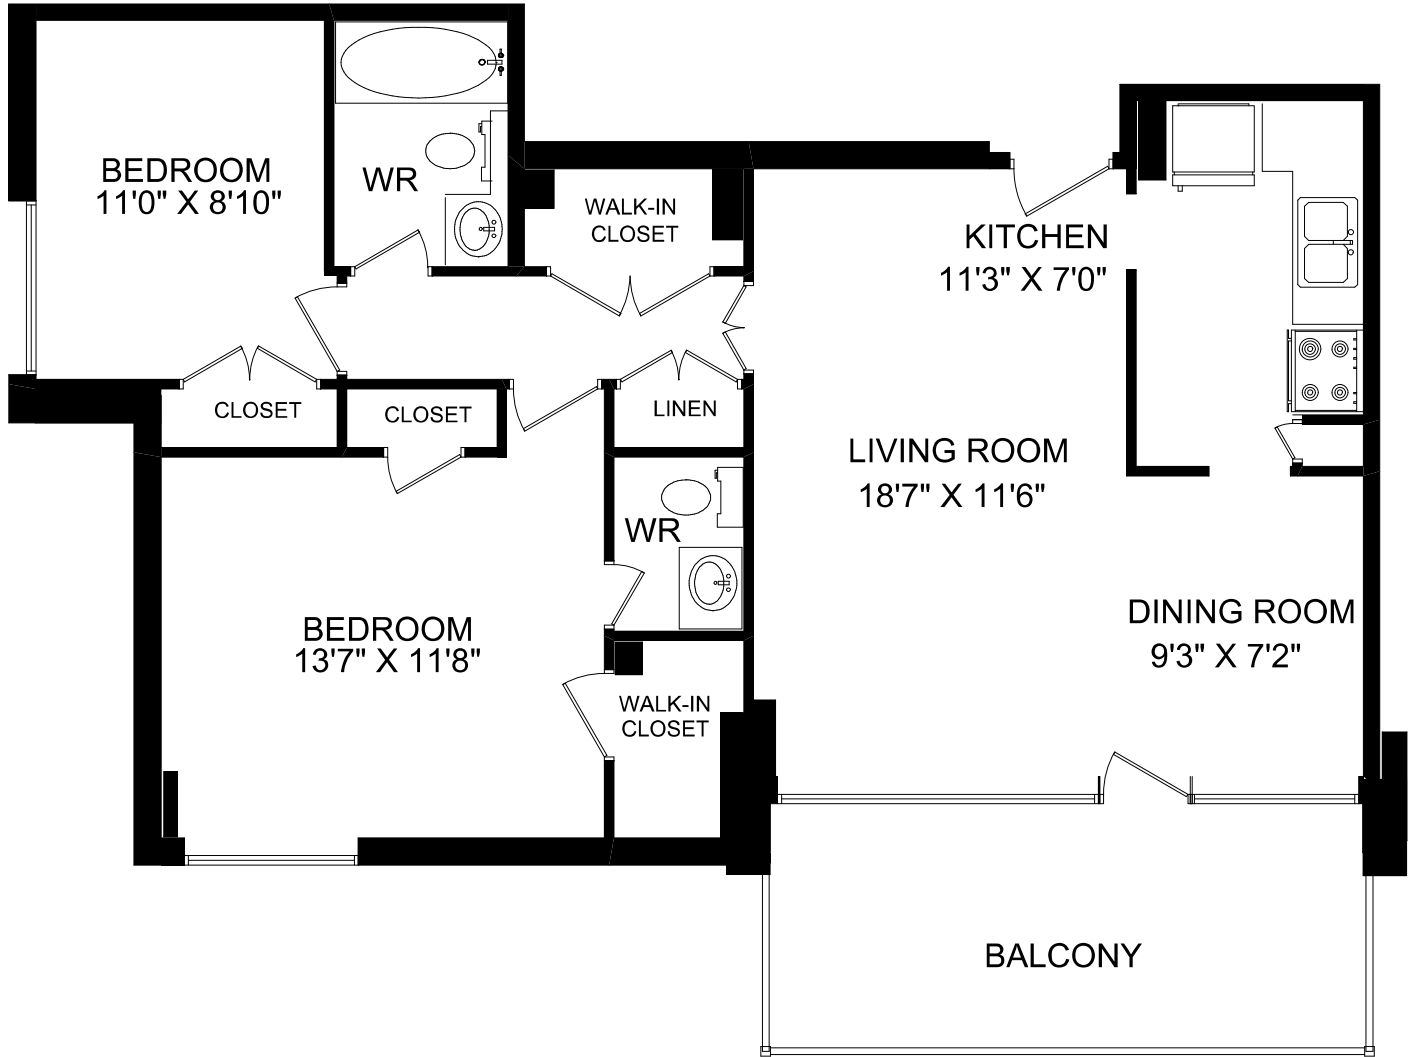

45 BALLIOL STREET TORONTO, ON

LINE 16 - TWO BEDROOM
900 SQUARE FEET