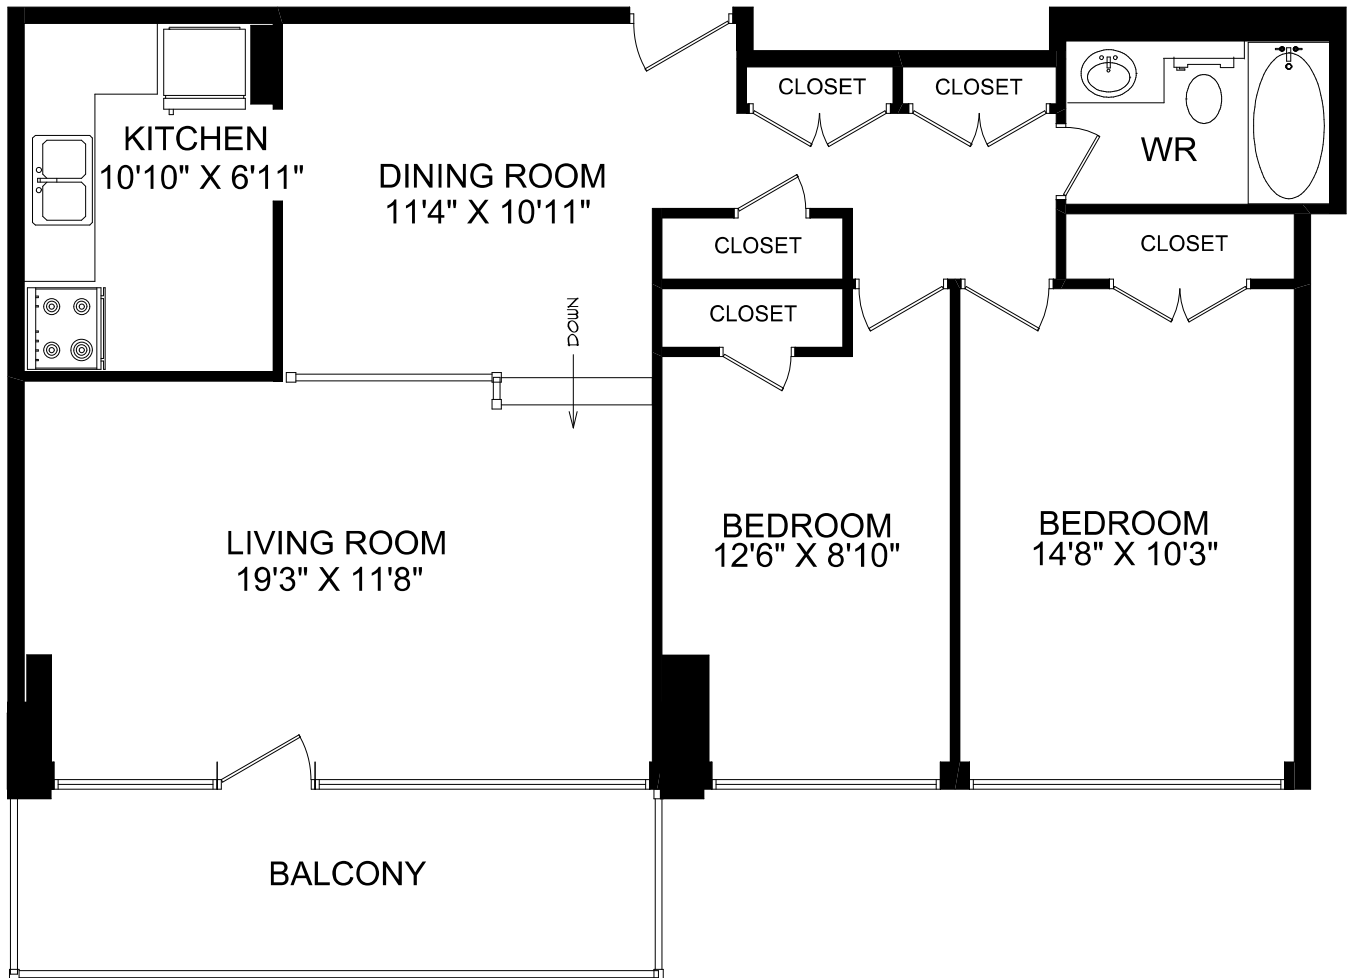

45 BALLIOL STREET TORONTO, ON

LINE 14 - TWO BEDROOM
940 SQUARE FEET