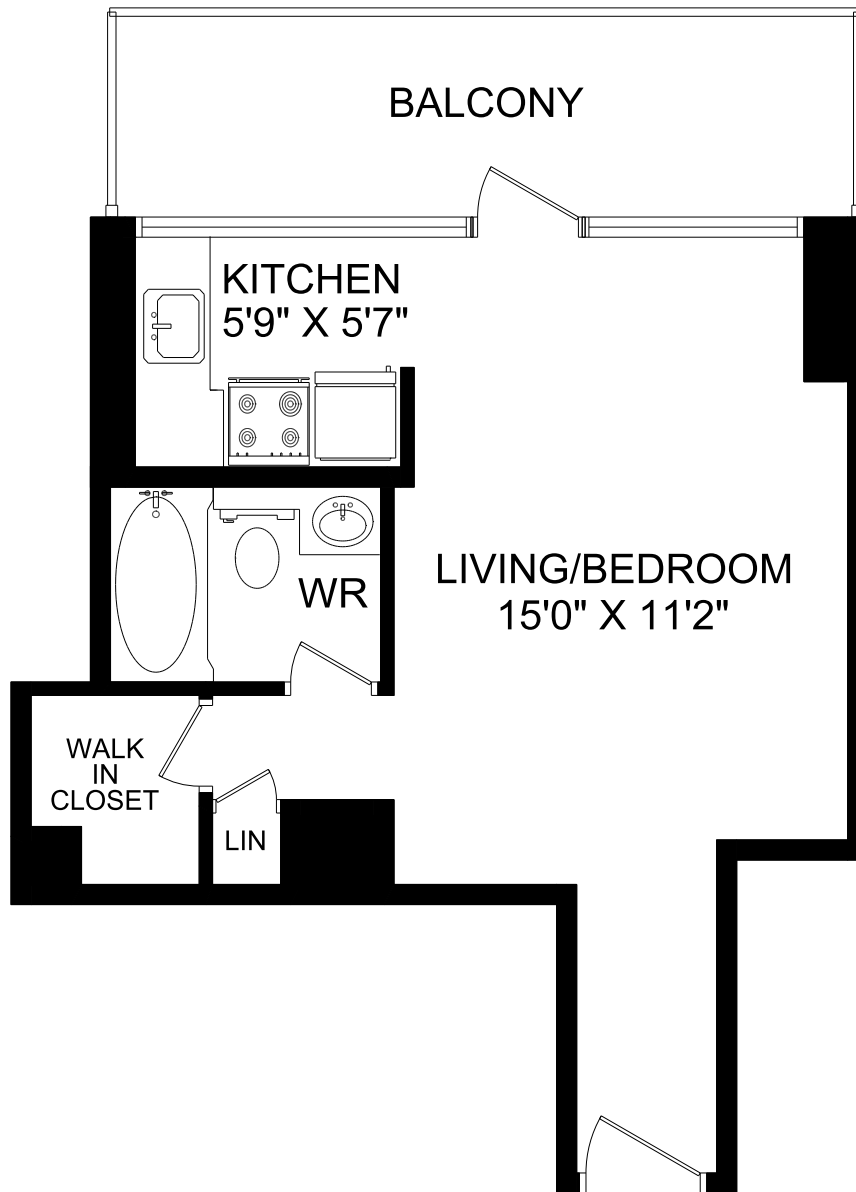

55 MAITLAND STREET TORONTO, ON

UNIT 01 - BACHELOR
342 SQUARE FEET