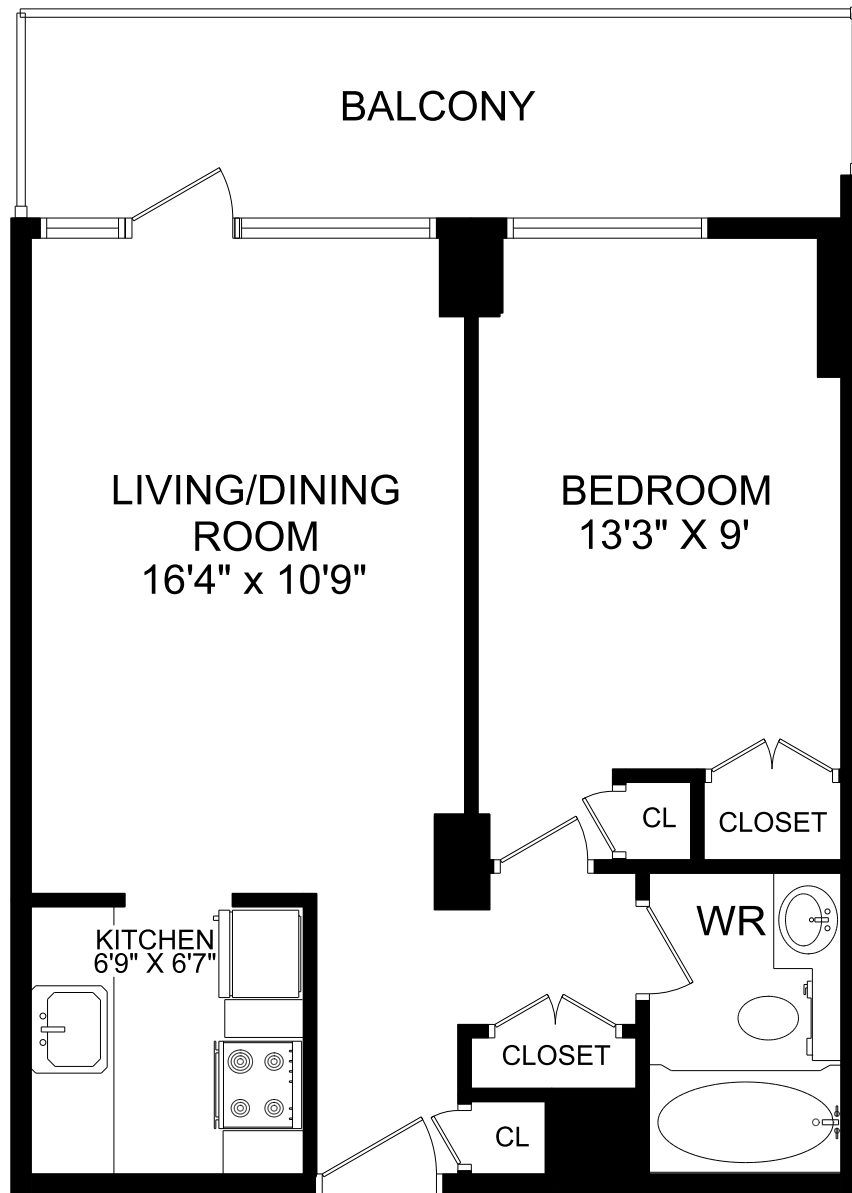

55 MAITLAND STREET TORONTO, ON

UNIT 02 - ONE BEDROOM
500 SQUARE FEET