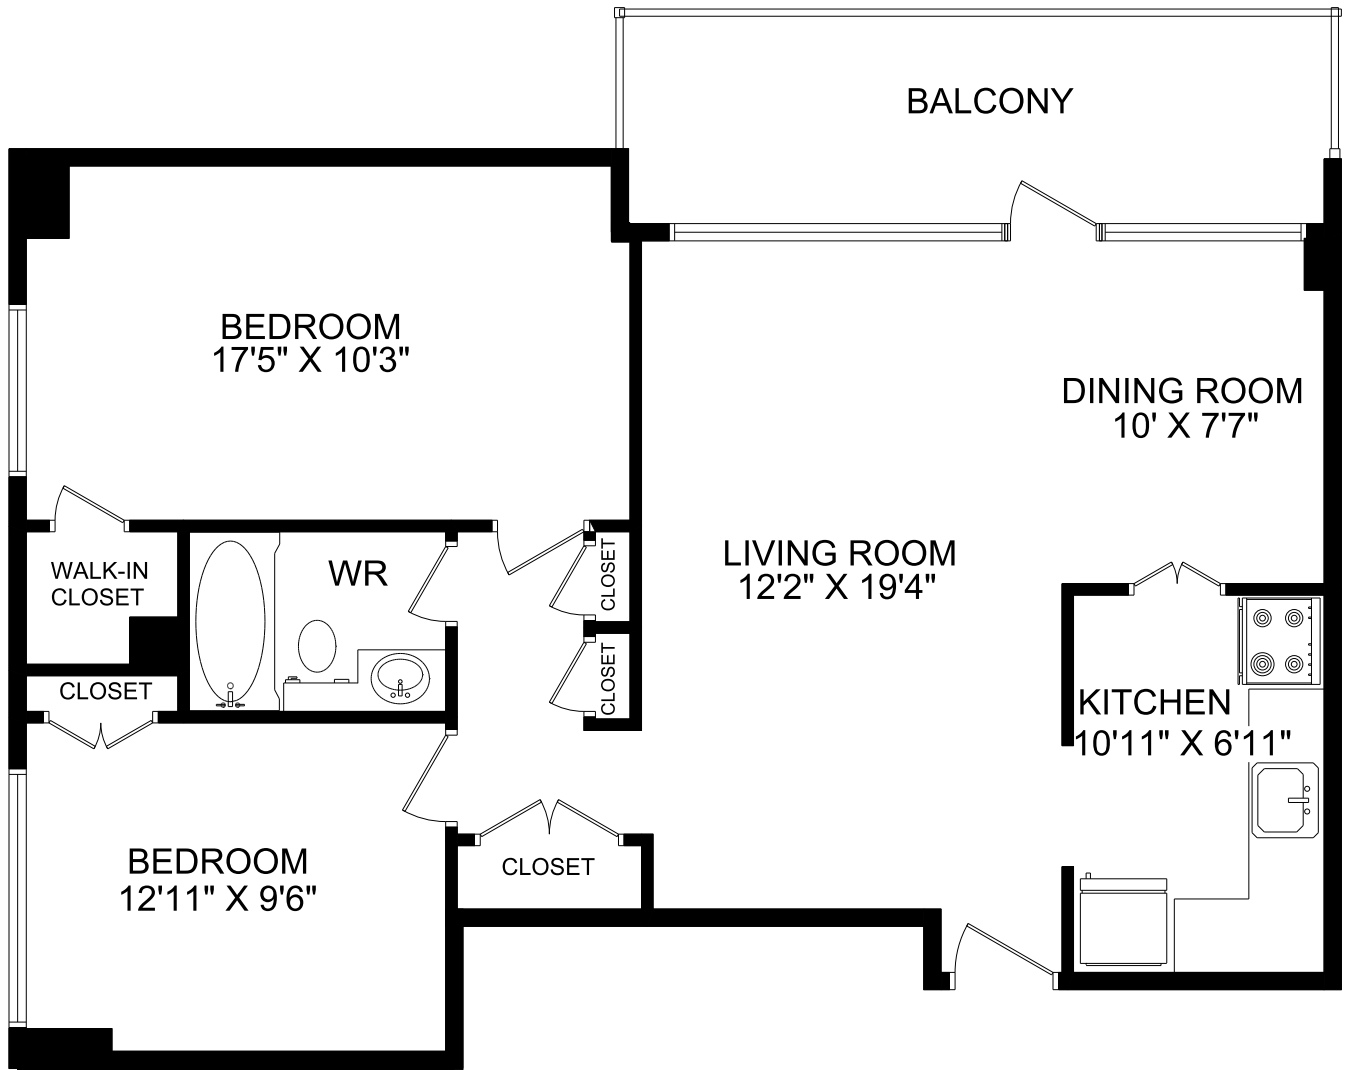

55 MAITLAND STREET TORONTO, ON

UNIT 11 - TWO BEDROOM
880 SQUARE FEET