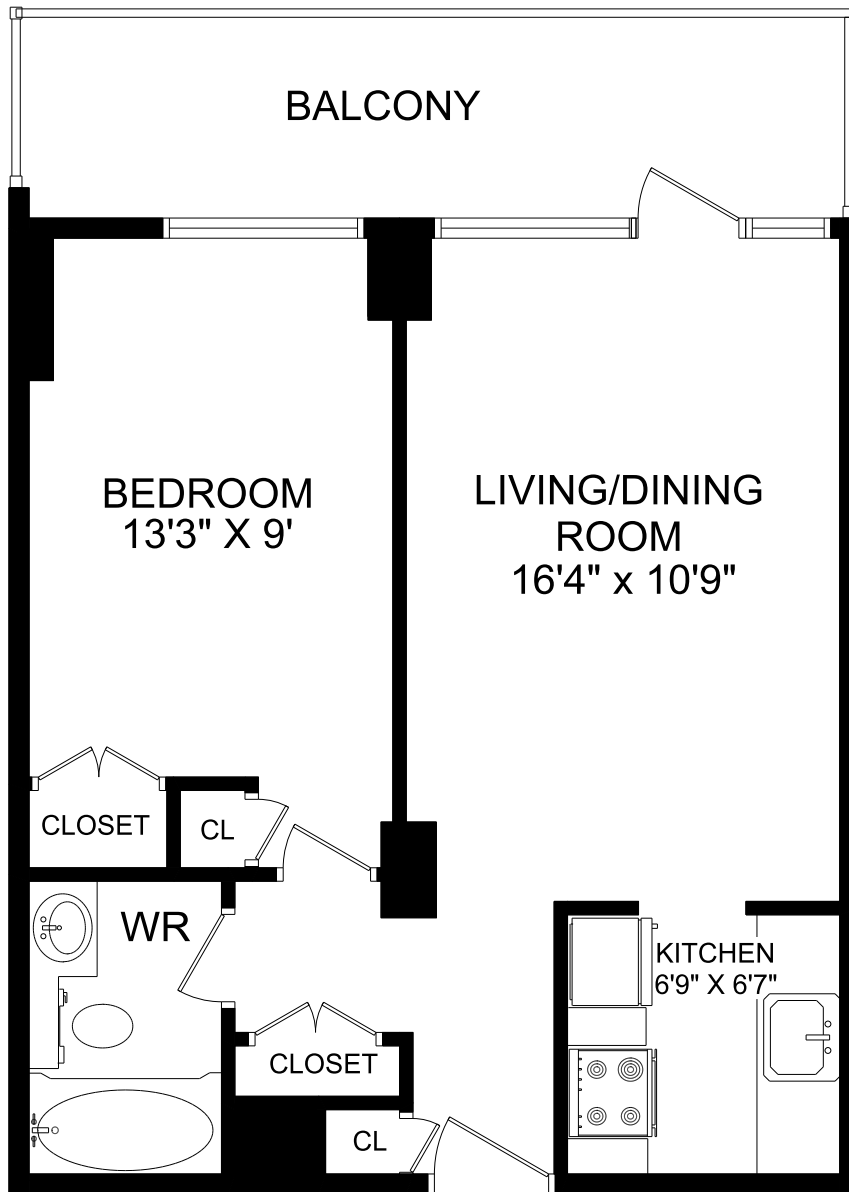

40 ALEXANDER STREET TORONTO, ON

UNIT 13 - ONE BEDROOM
500 SQUARE FEET