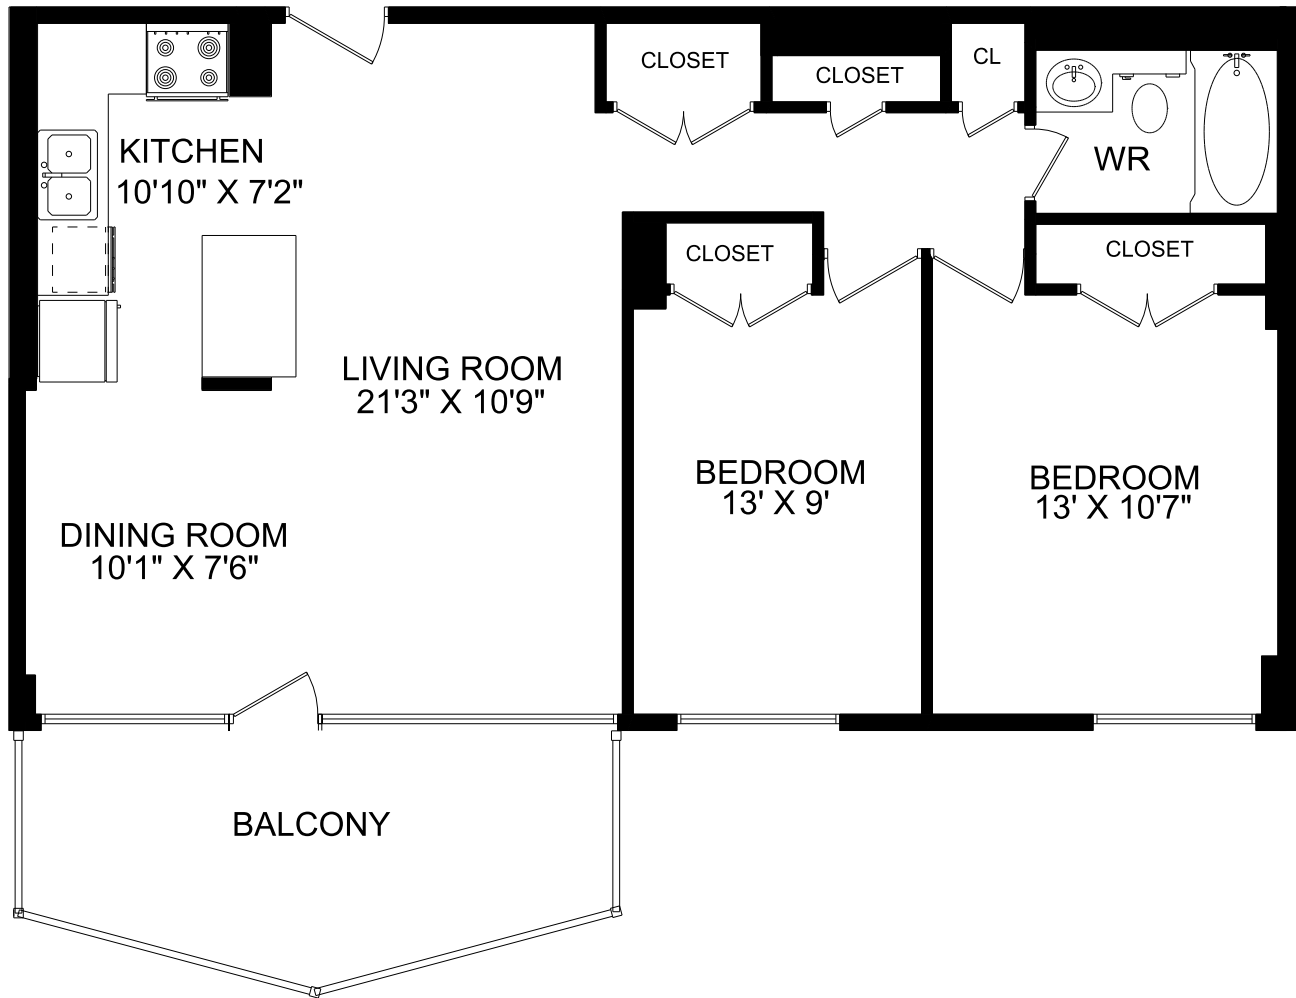

55 MAITLAND STREET

TORONTO, ON

UNIT 09 - TWO BEDROOM
863 SQUARE FEET