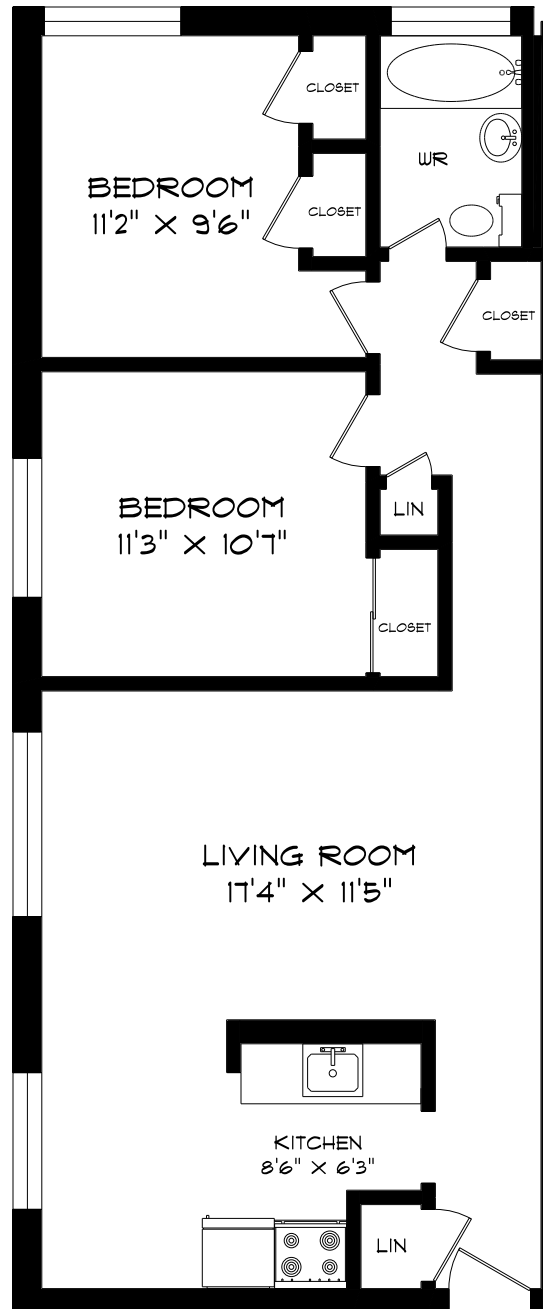

# 10 Wingreen Court TORONTO, ON

LINE 10 - TWO BEDROOM  
840 SQUARE FEET