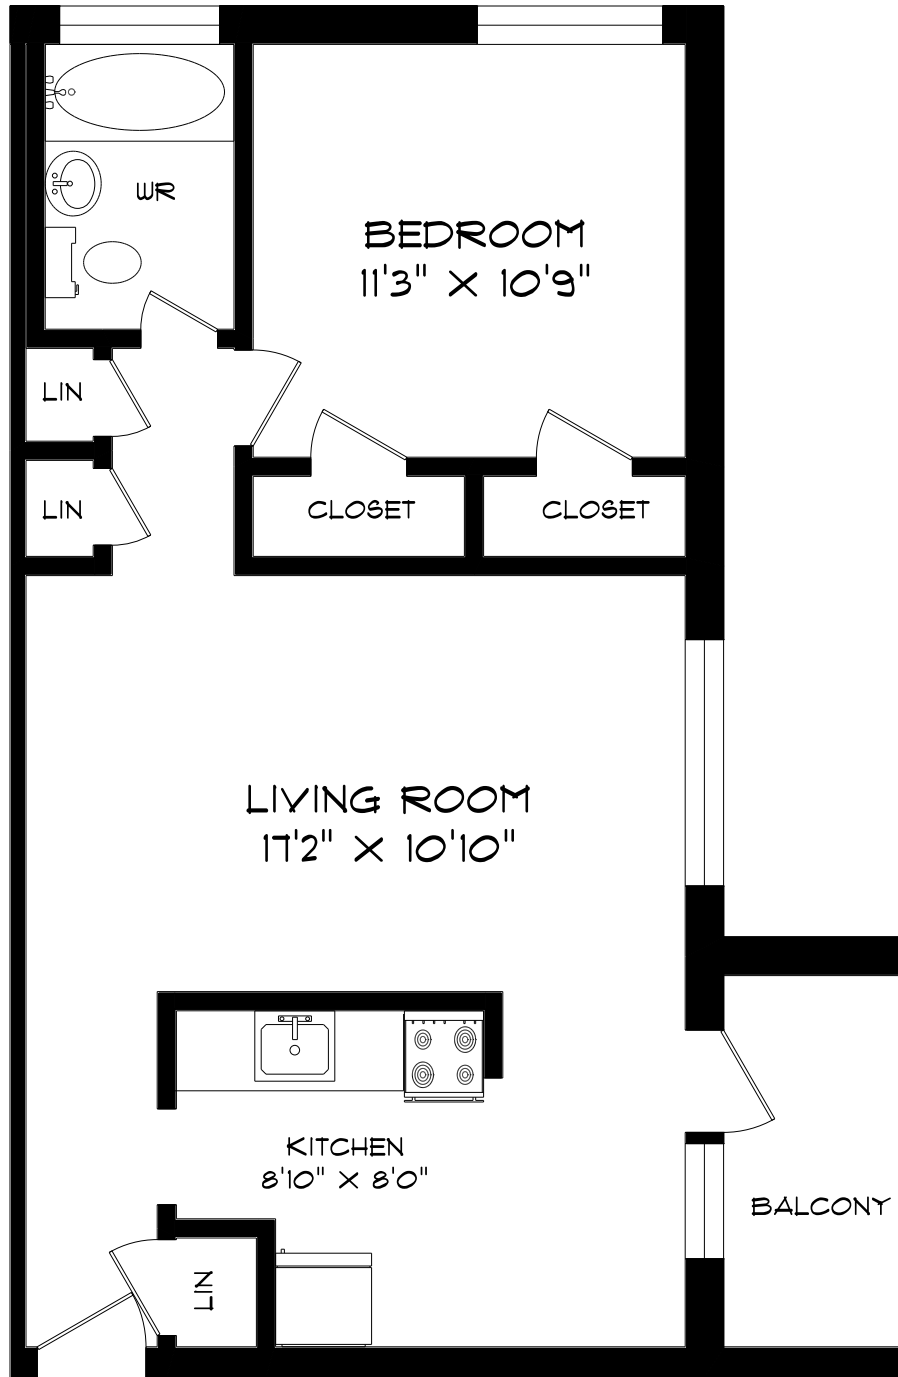

2 Wingreen Court

TORONTO, ON

LINE 5 - ONE BEDROOM
657 SQUARE FEET