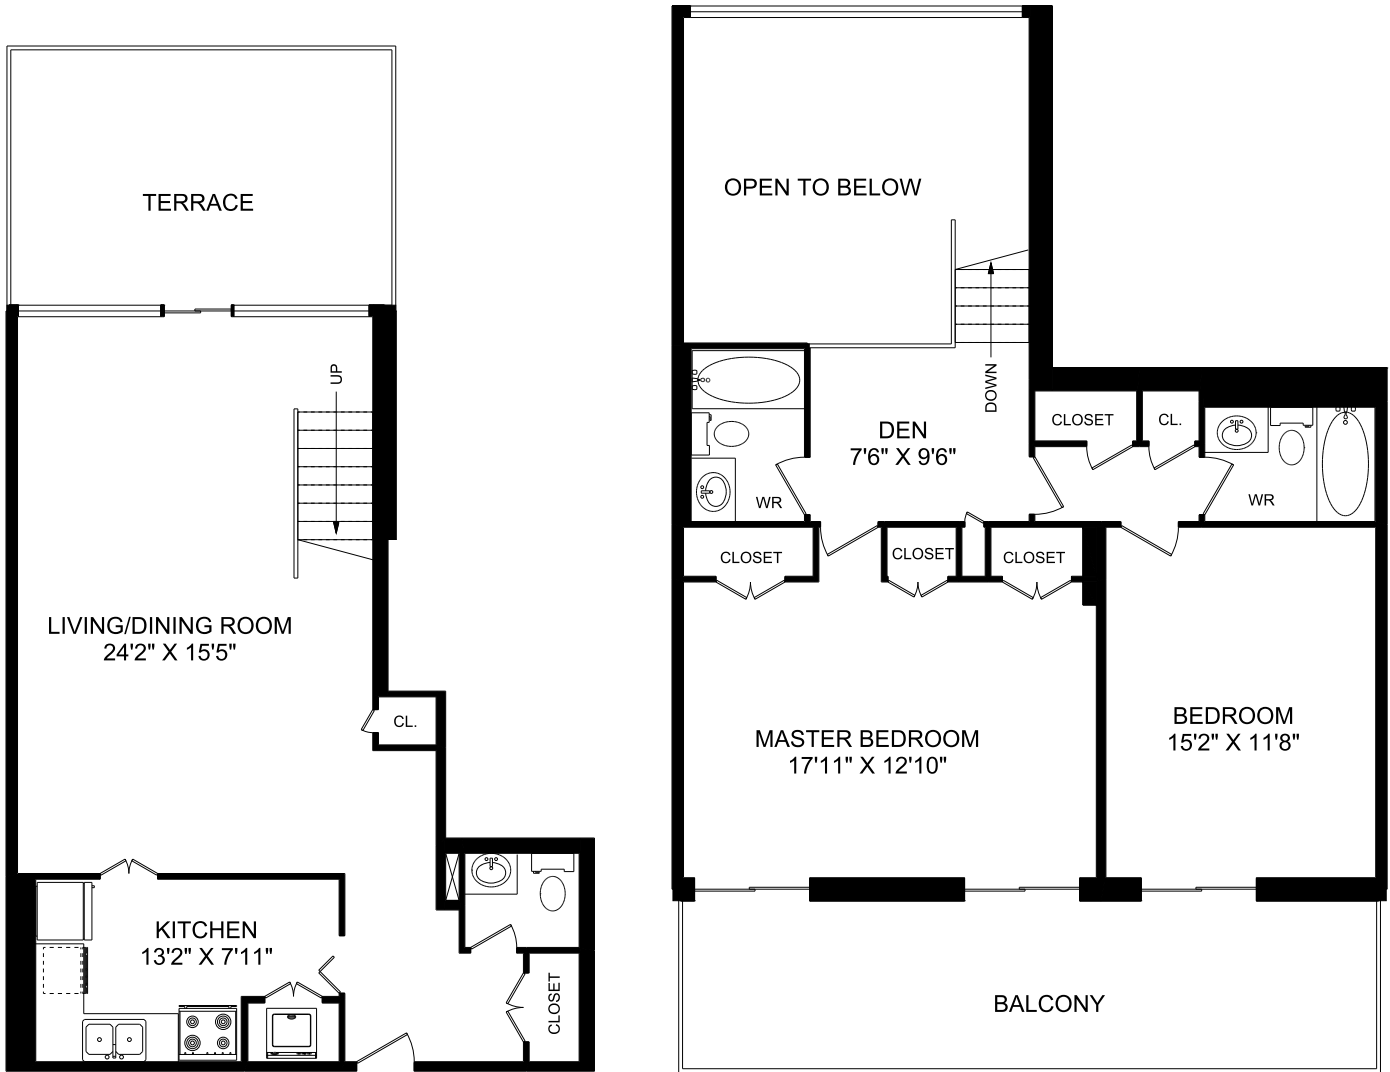

55 MAITLAND STREET TORONTO, ON

**PENTHOUSE 06 - TWO BEDROOM
1358 SQUARE FEET**