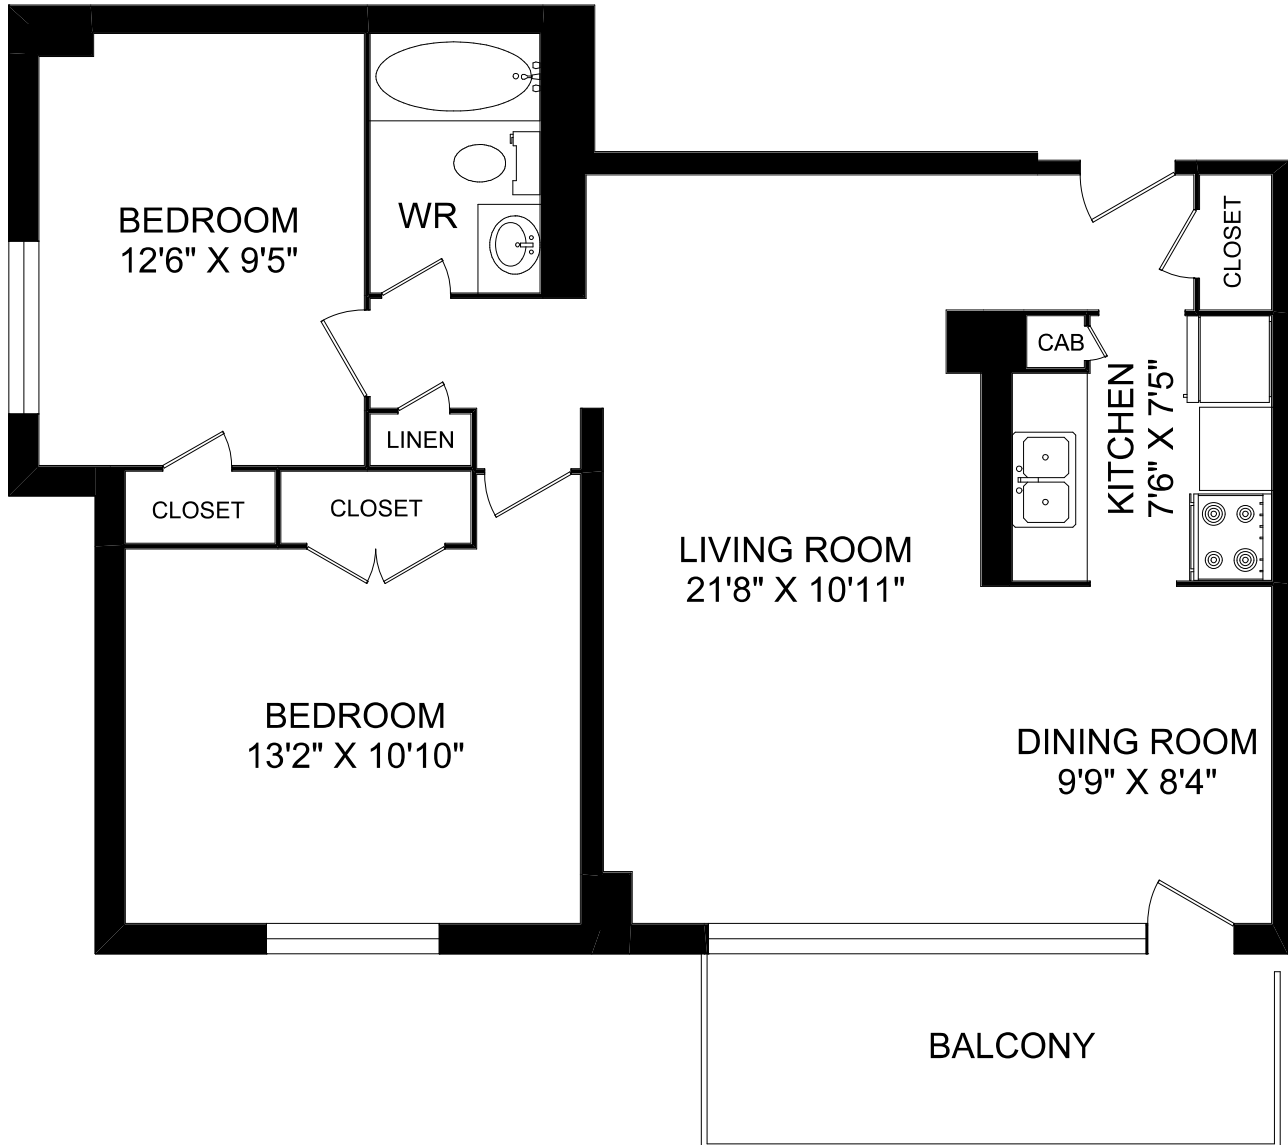

225 DAVISVILLE AVENUE
TORONTO, ON

LINE 17 - TWO BEDROOM
884 SQUARE FEET