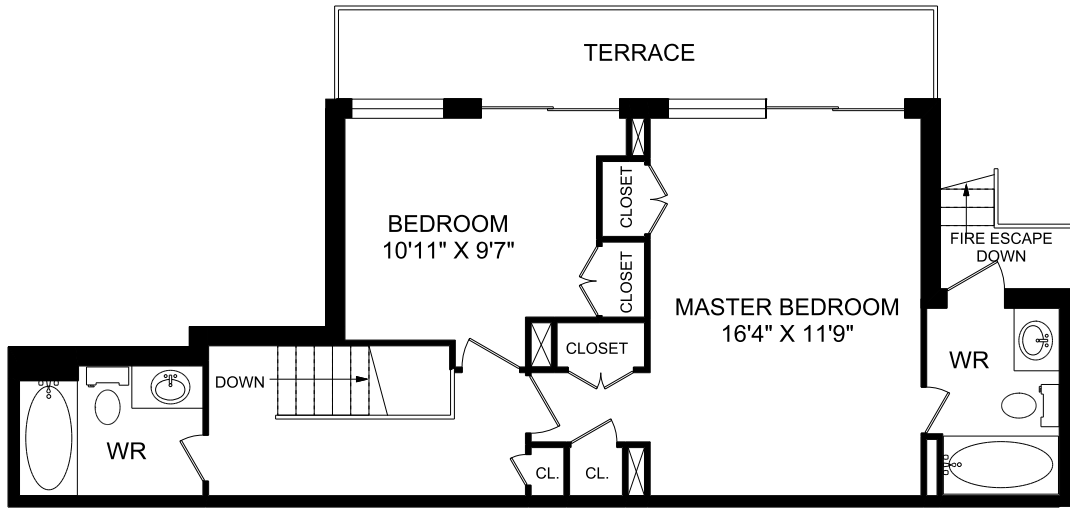

45 BALLIOL STREET TORONTO, ON

PENTHOUSE 01 - THREE BEDROOM
1443 SQUARE FEET

ROOM SIZES SHOULD BE CONSIDERED APPROXIMATE
SINCE MEASUREMENTS ARE SUBJECT TO CERTIFICATION.
© 2012 PLANIT MEASURING®