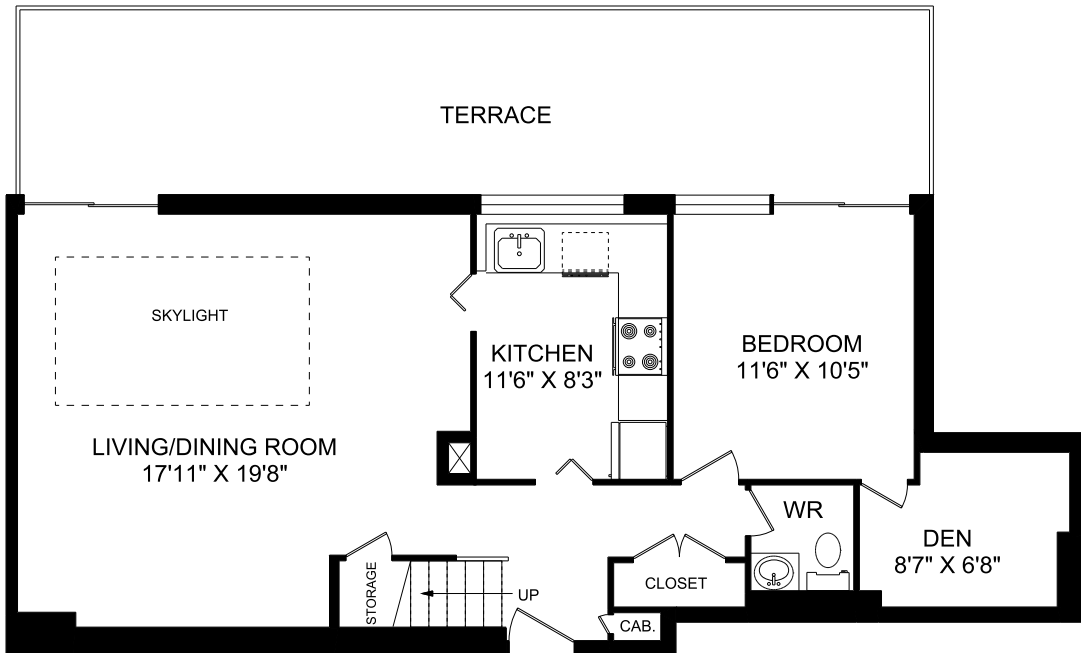

45 BALLIOL STREET TORONTO, ON

PENTHOUSE 01 - THREE BEDROOM
1443 SQUARE FEET

ROOM SIZES SHOULD BE CONSIDERED APPROXIMATE
SINCE MEASUREMENTS ARE SUBJECT TO CERTIFICATION.
© 2012 PLANIT MEASURING®