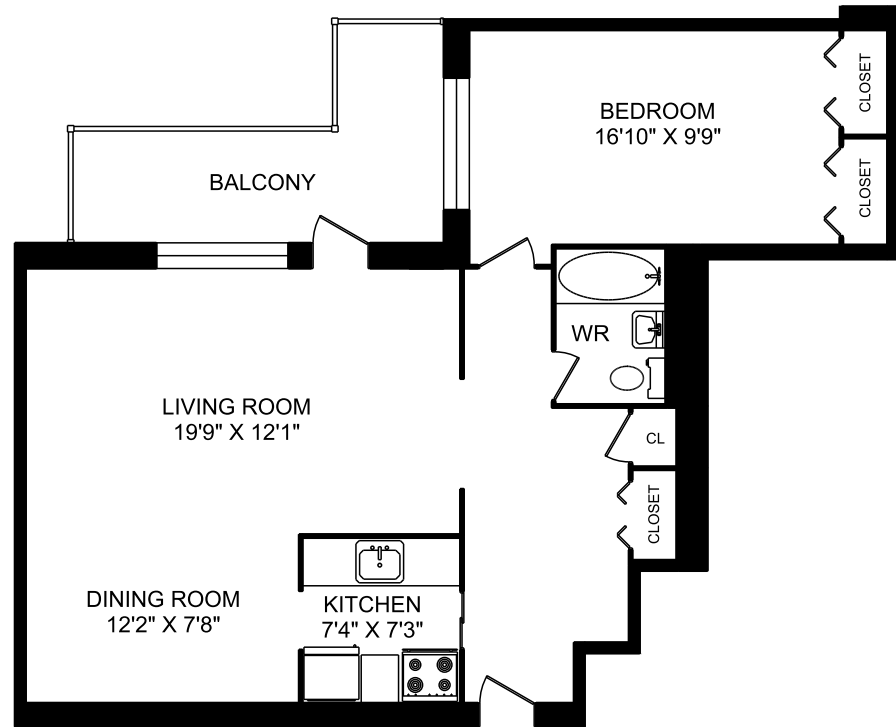

**27 THORNCLIFFE PARK DRIVE
TORONTO, ONTARIO**

**ONE BEDROOM UNIT 14
844 SQUARE FEET**

E&O.E.