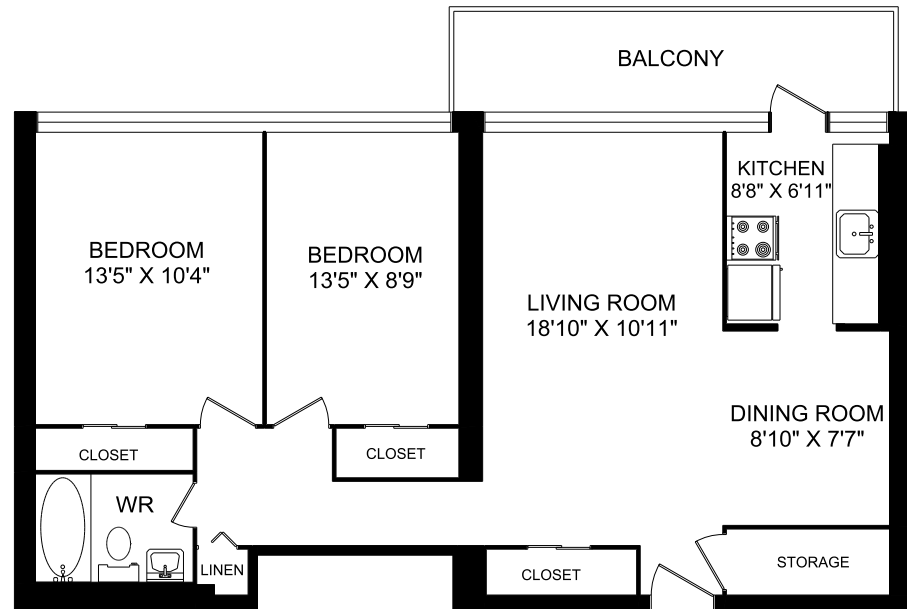

**6 GRANDSTAND PLACE  
TORONTO, ONTARIO**

**TWO BEDROOM UNIT 07  
863 SQUARE FEET**

E&O.E.