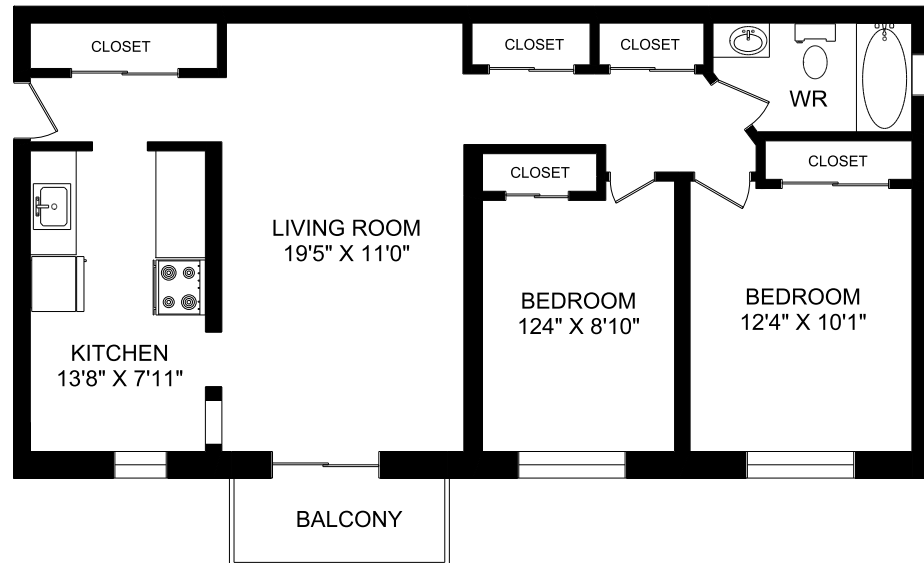

25 HUGO CRESCENT KITCHENER, ONTARIO

TWO BEDROOM UNIT 201
885 SQUARE FEET

E&O.E.