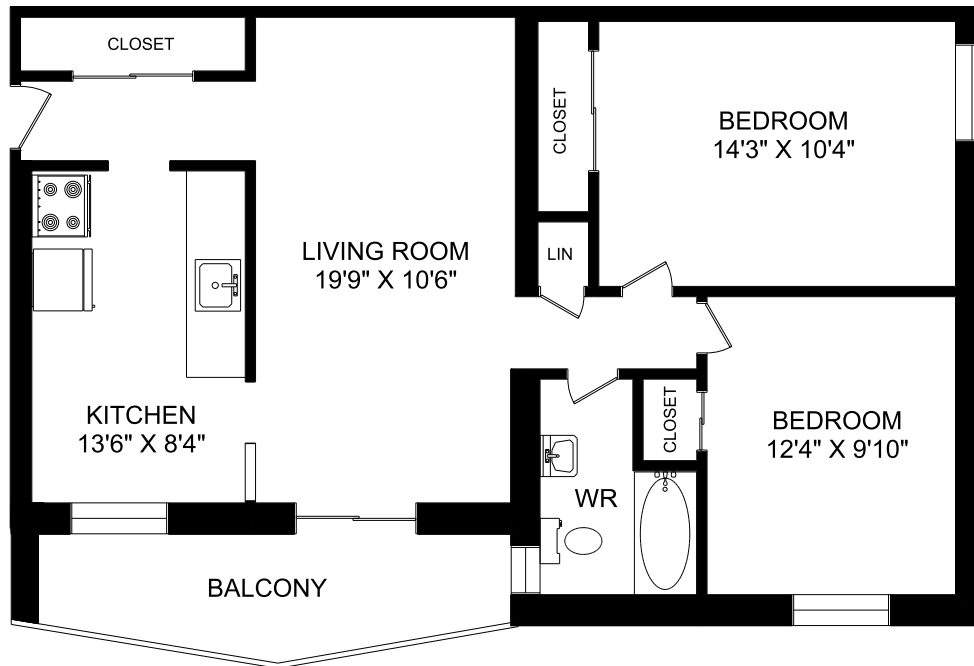

# 19 HUGO CRESCENT KITCHENER, ONTARIO

TWO BEDROOM UNIT 201  
912 SQUARE FEET

E&O.E.