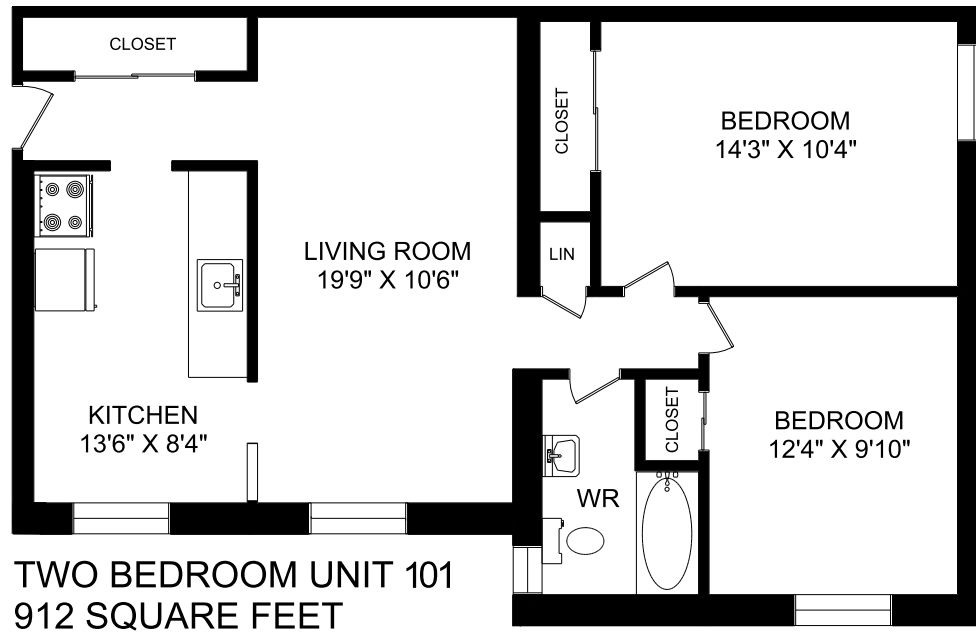

19 HUGO CRESCENT KITCHENER, ONTARIO

TWO BEDROOM UNIT 101
912 SQUARE FEET

E&O.E.