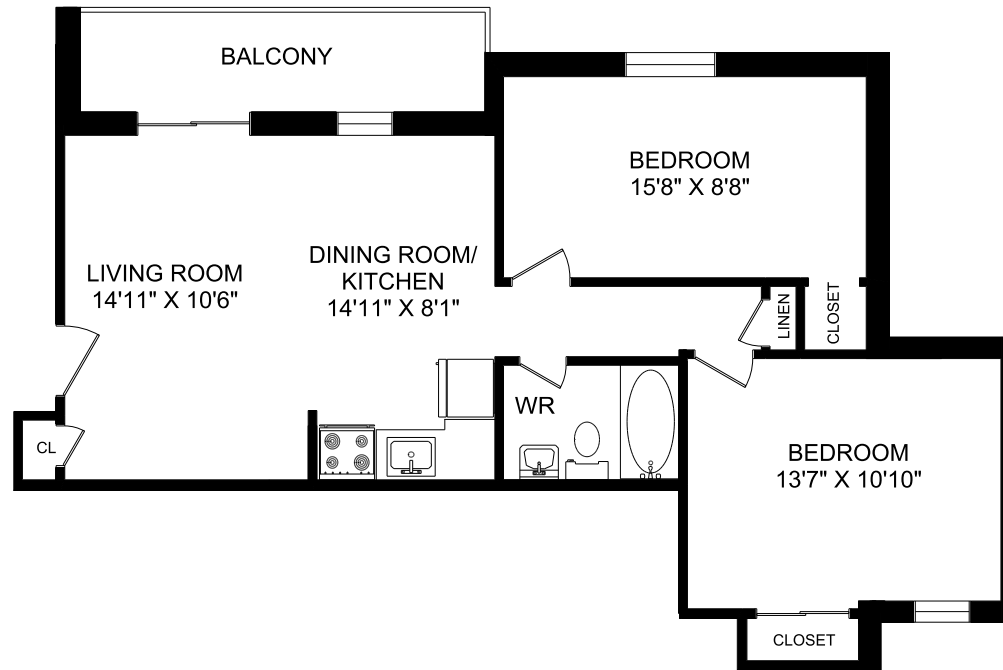

# 21 & 31 JEAN AVENUE KITCHENER, ONTARIO

21 JEAN AVENUE  
TWO BEDROOM UNIT 7  
710 SQUARE FEET

E&O.E.