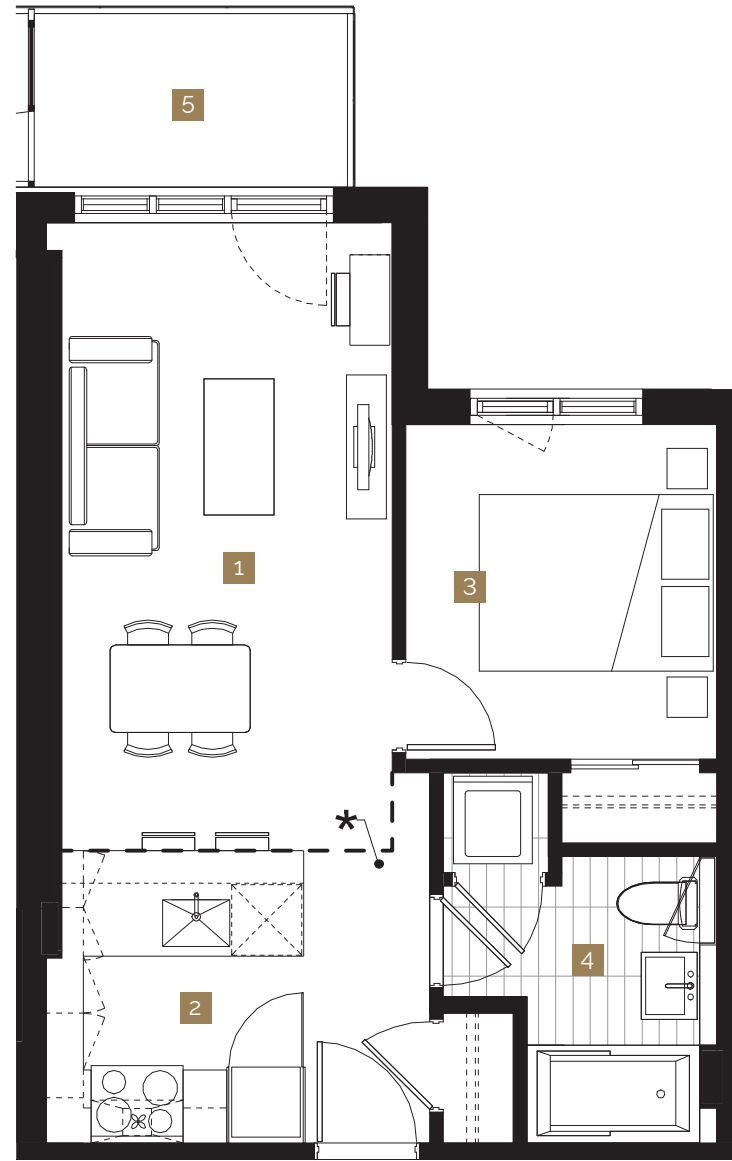

SQUARE WILLIAM

APPARTEMENTS URBAINS

693 William Street

PLAN

B13 | 3½ | 1 Bedroom

SUPERFICIE PI. CA.
AREA SQ.FT

491

UNITÉS
UNITS

308, 508 - bain / bathtub
208, 408, 608 - douche / shower

1

SÉJOUR - SALLE À MANGER
LIVING ROOM - DINING ROOM
9'5" X 18'10"

2

CUISINE
KITCHEN
7'5" X 7'5"

3

CHAMBRE
BEDROOM
8'10" X 9'7"

4

SALLE DE BAIN
BATHROOM
5'5" X 8'2"

5

BALCON
BALCONY
8'11" X 4'11"

RETOMBÉE
CEILING
BULKHEAD