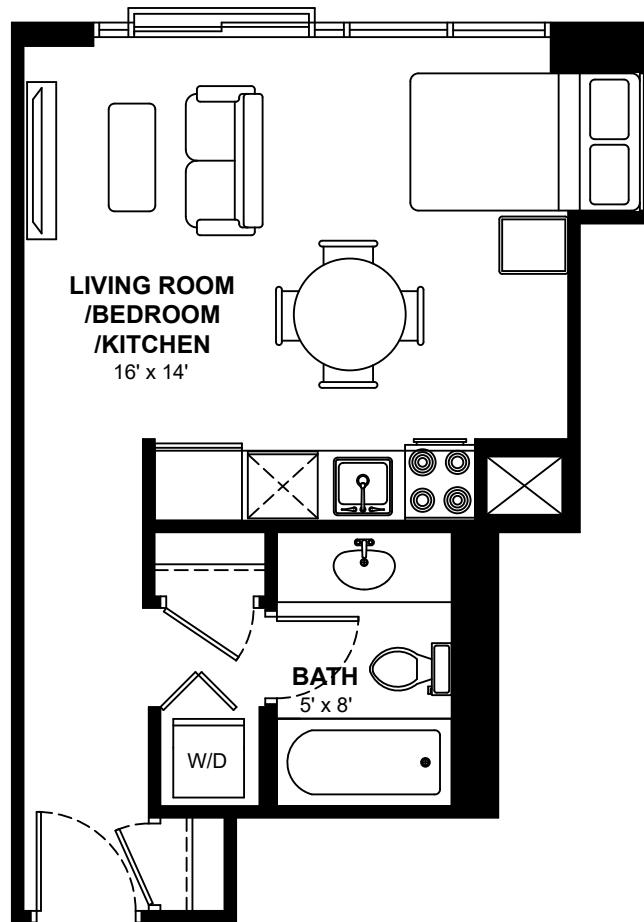

THE ROE

150 Roehampton Ave, Toronto

Bachelor Apartments

Approximately 350 sq. ft.

These floor plans are representative only. All dimensions are approximate.