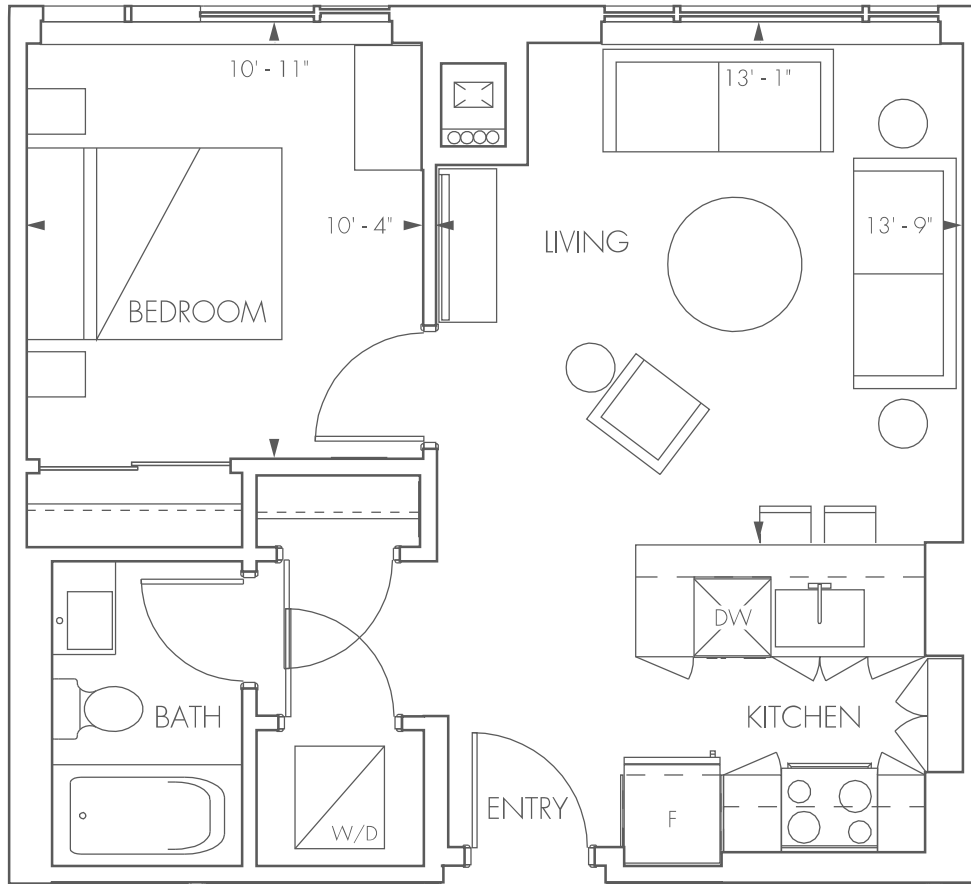

E1-08

EAST TOWER

1 Bedroom | 1 Bathroom | 568 Sq.Ft.

Levels 4-17