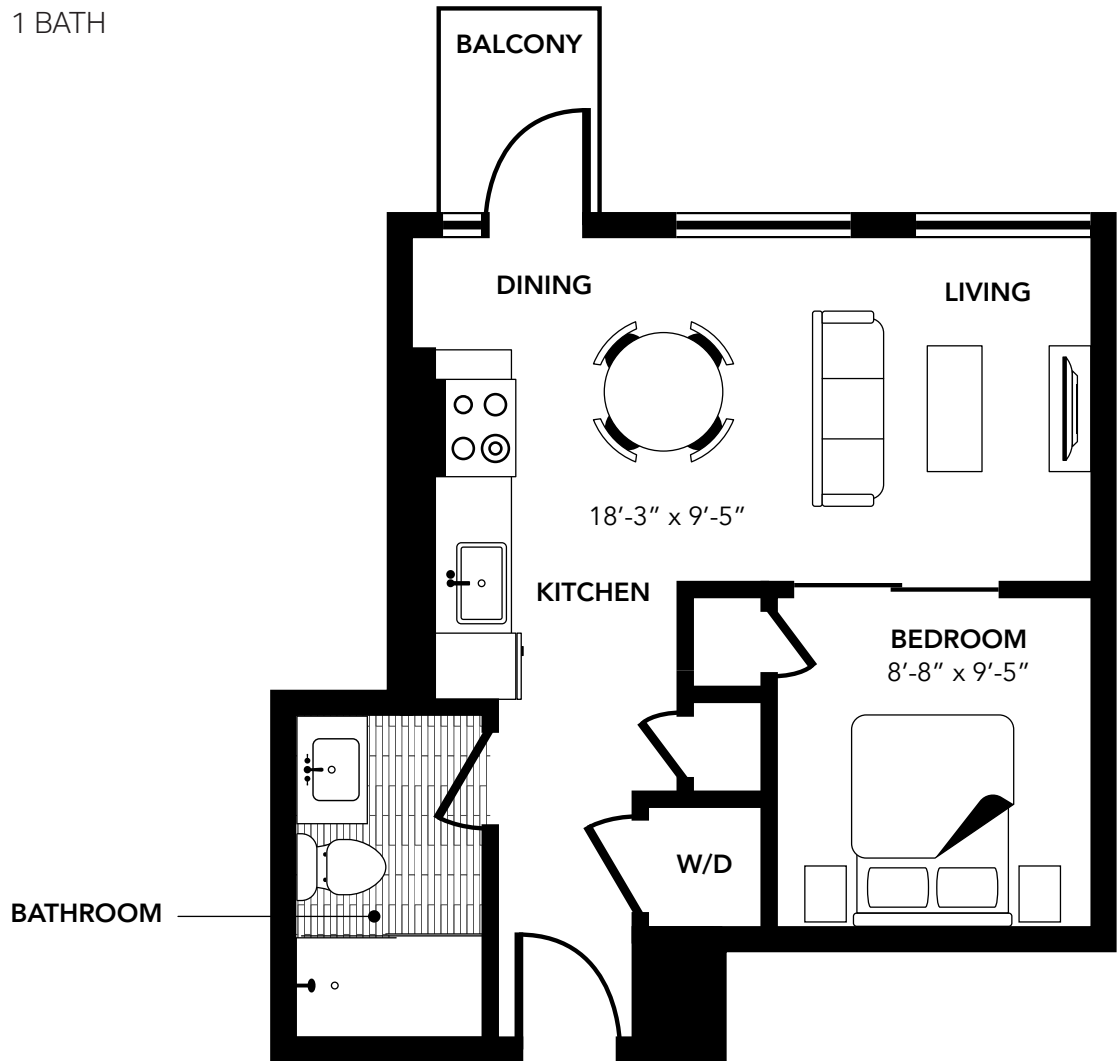

# RESIDENCE ONE

# R1-F

455 square feet

1 BED  
1 BATH

the 203 RESIDENCES

FLOORS 17-27, 29, 31

The developer reserves the right to make changes and modifications to the information contained herein without prior notice. Dimensions, sizes, areas, specifications, layouts and materials are approximate only and subject to change without notice. E.&O.E.