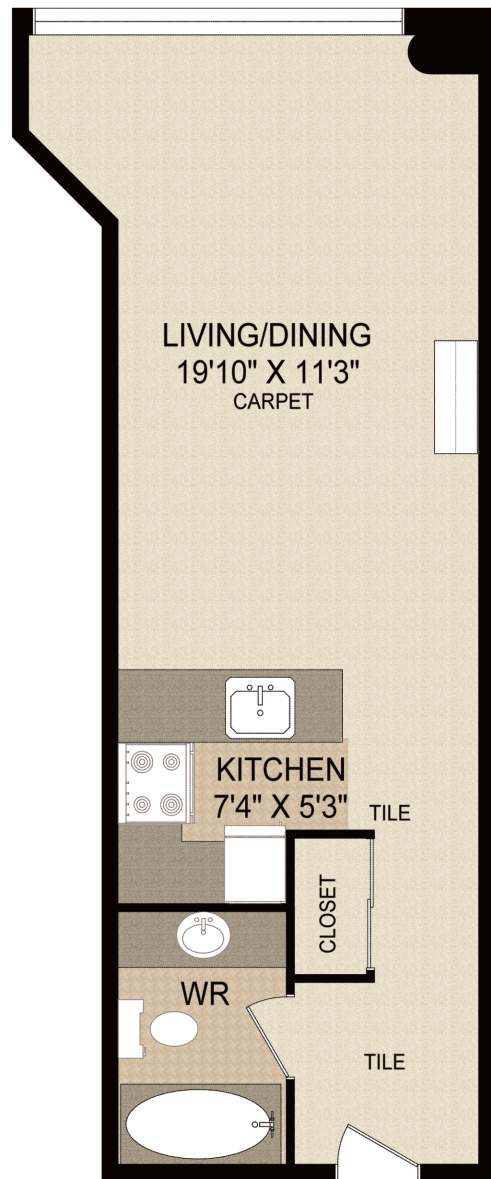

1101 BAY STREET TORONTO, ONTARIO

BACHELOR UNIT 205
443 SQUARE FEET

E.&O.E.
Actual Floor Coverings May Differ
From Those Presented