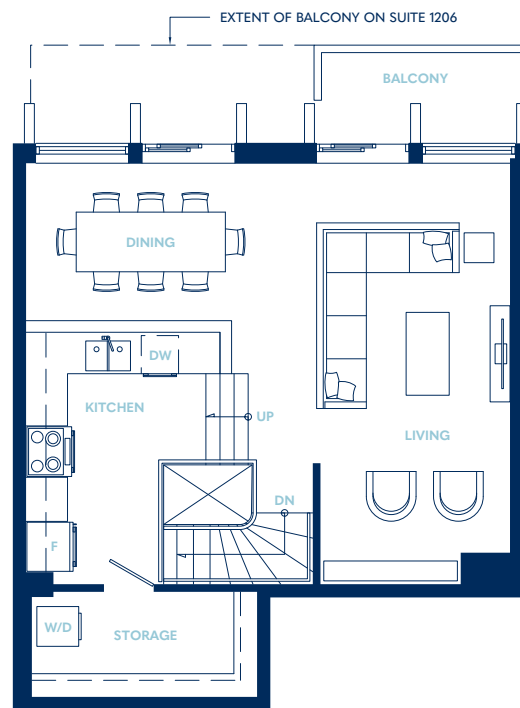

THE JAMES

AT HARBOUR TOWERS

PENTHOUSE ONE

Living 1125 SF

Balcony 200 SF

LOWER

UPPER

LEVEL 12

LEVEL 13