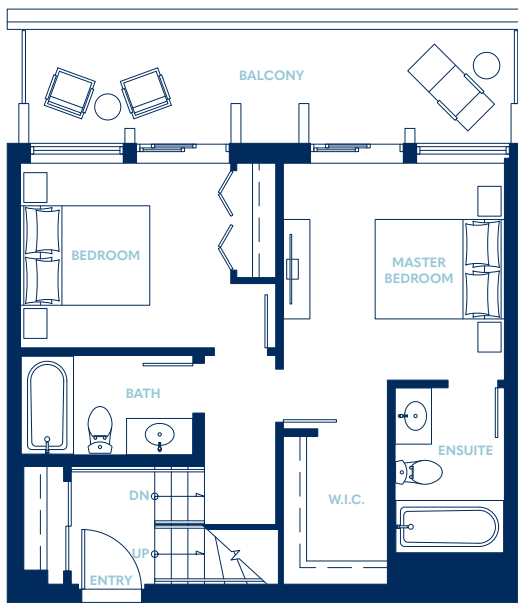

THE JAMES

AT HARBOUR TOWERS

PENTHOUSE ONE

Living 1125 SF

Balcony 200 SF

LOWER

UPPER

LEVEL 12

LEVEL 13