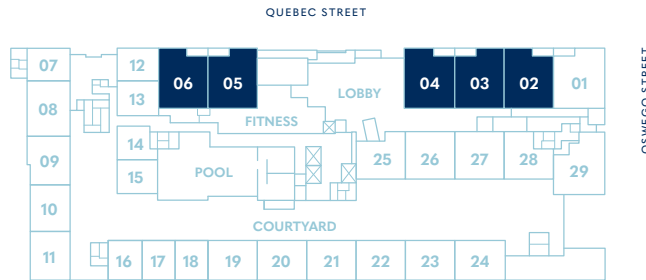

# THE JAMES

AT HARBOUR TOWERS

**TWO BEDROOM**

Living **680 SF**

Patio **39 SF**

LEVEL 1

Model 2B-1

Dimensions, sizes, specifications, layouts and materials are approximate only and subject to change without notice. E. & O.E.