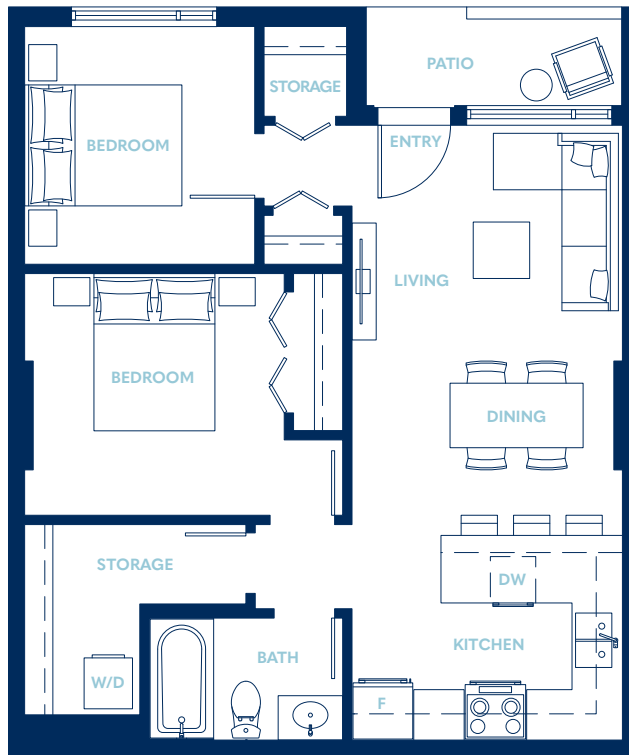

# THE JAMES

AT HARBOUR TOWERS

**TWO BEDROOM**

Living **680 SF**

Patio **39 SF**

LEVEL 1

Model 2B-1

Dimensions, sizes, specifications, layouts and materials are approximate only and subject to change without notice. E. & O.E.