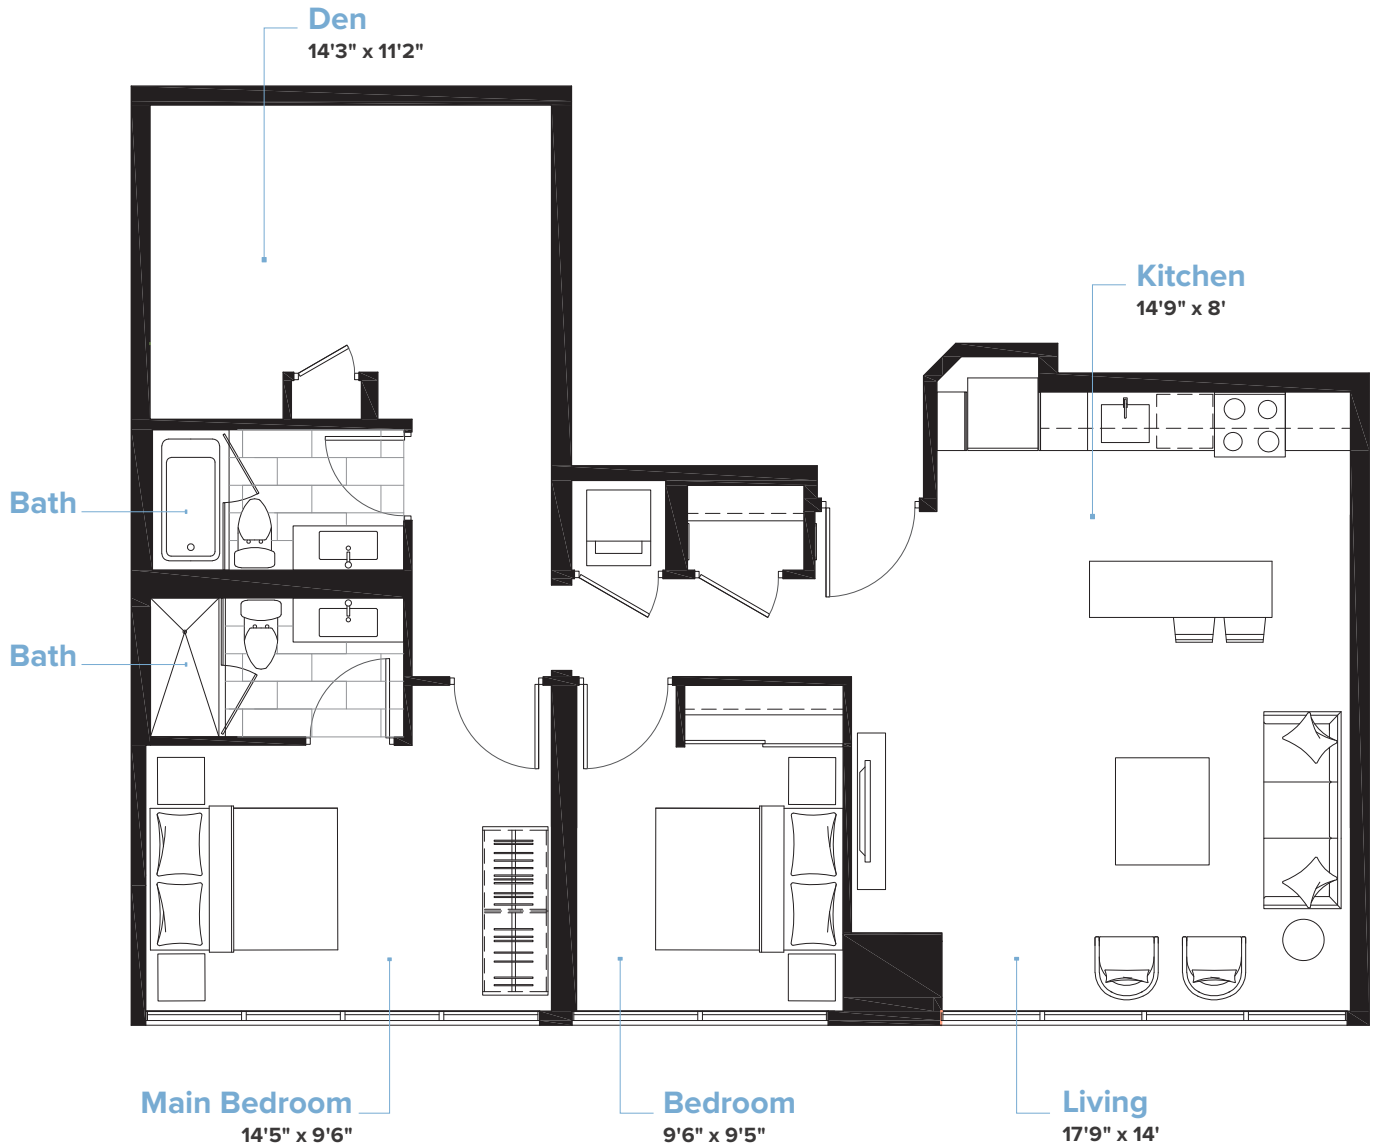

1,045 SF

2 BED + Den

2 BATH

Dimensions, sizes, specifications, layouts and materials are approximate only and subject to change without notice. E. & O.E.