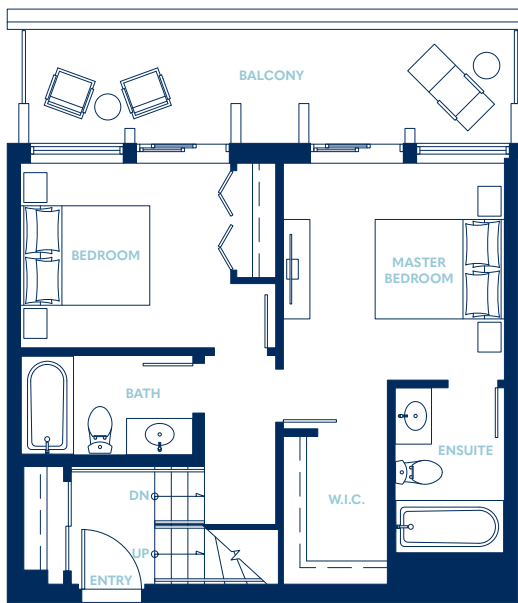

## PENTHOUSE ONE

Living 1125 SF

Balcony 200 SF

LOWER

UPPER

LEVEL 12

LEVEL 13