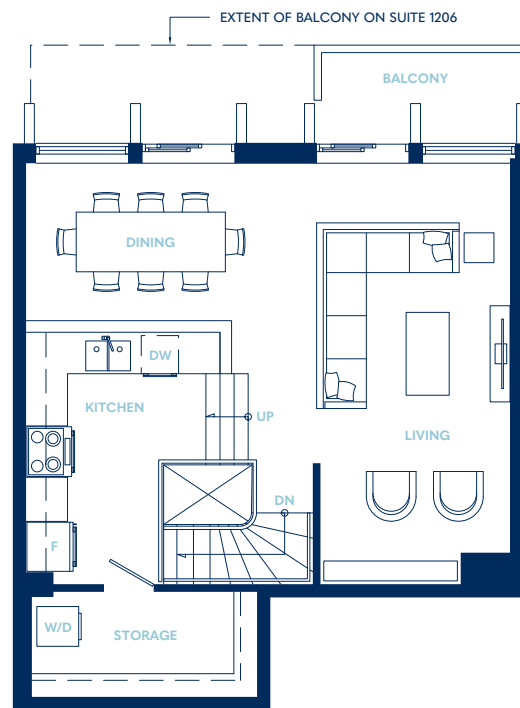

## PENTHOUSE ONE

Living 1125 SF

Balcony 200 SF

LOWER

UPPER

LEVEL 12

LEVEL 13