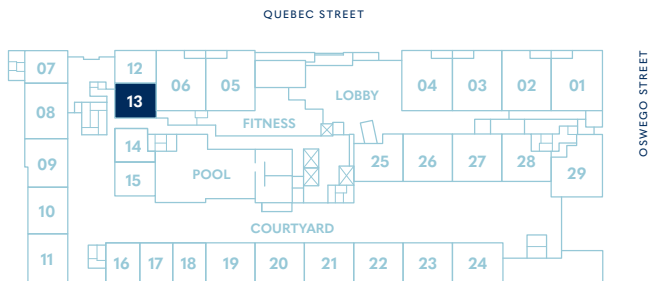

THE JAMES

AT HARBOUR TOWERS

STUDIO

Living 342 SF

LEVEL 1

LEVEL 2