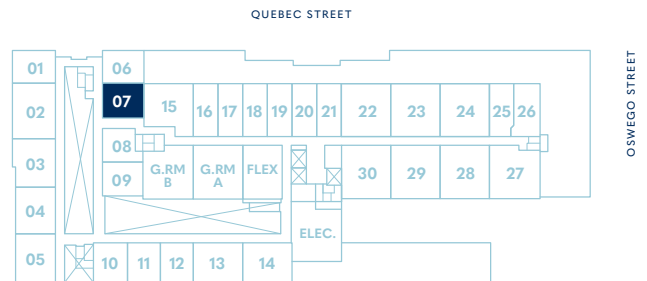

THE JAMES

AT HARBOUR TOWERS

STUDIO

Living 342 SF

LEVEL 1

LEVEL 2