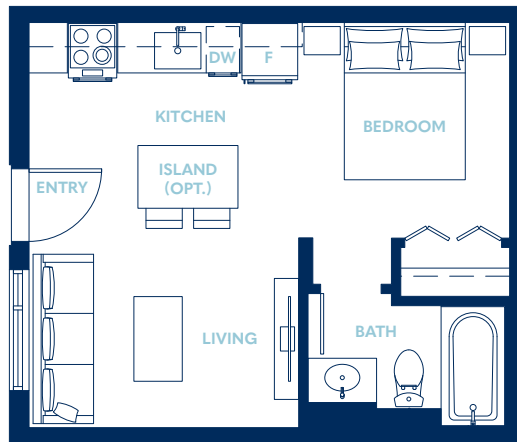

THE JAMES

AT HARBOUR TOWERS

STUDIO

Living 342 SF

LEVEL 1

LEVEL 2