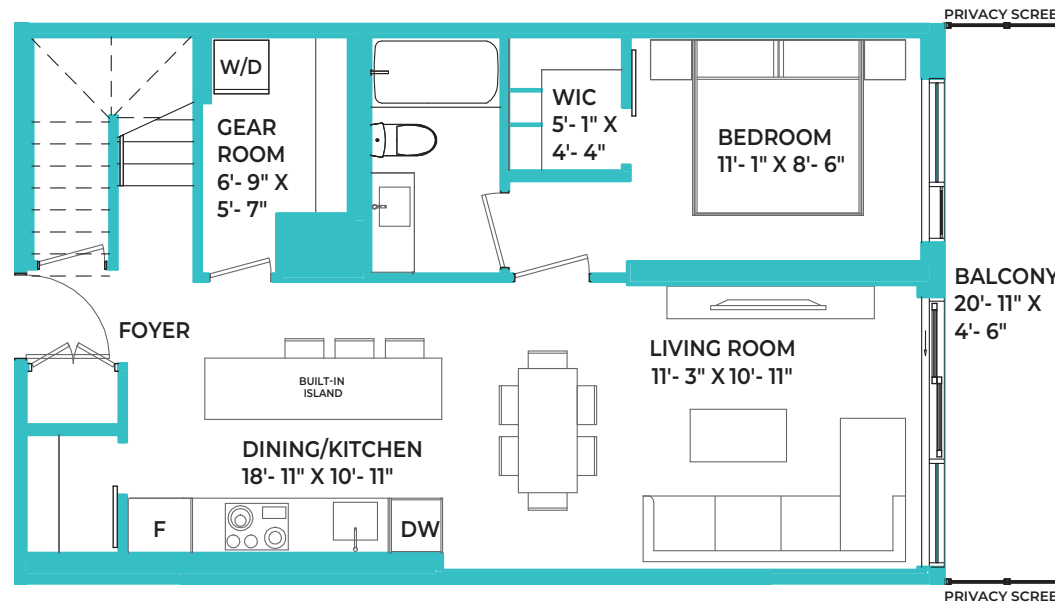

City Home 07

UPPER 521 square feet
LOWER 736 square feet
OUTDOOR 108 square feet

3 BEDROOM
3 BATH

Upgraded kitchen appliances

LEVEL 3 UPPER

LEVEL 3 LOWER

ORDNANCE STREET