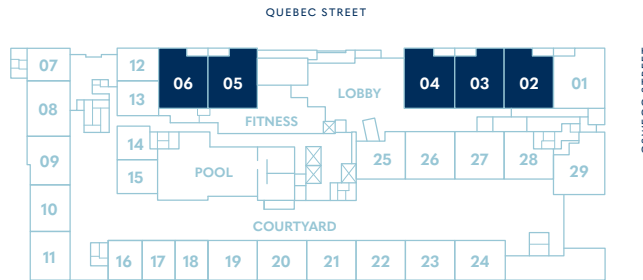

THE JAMES

AT HARBOUR TOWERS

TWO BEDROOM

Living **680 SF**

Patio **39 SF**

LEVEL 1

Model 2B-1

Dimensions, sizes, specifications, layouts and materials are approximate only and subject to change without notice. E.& O.E.