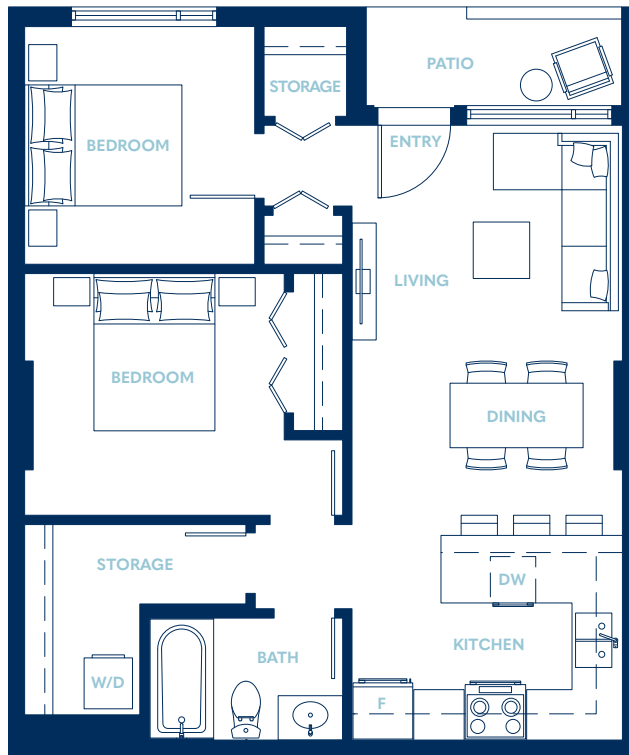

THE JAMES

AT HARBOUR TOWERS

TWO BEDROOM

Living **680 SF**

Patio **39 SF**

LEVEL 1

Model 2B-1

Dimensions, sizes, specifications, layouts and materials are approximate only and subject to change without notice. E.& O.E.