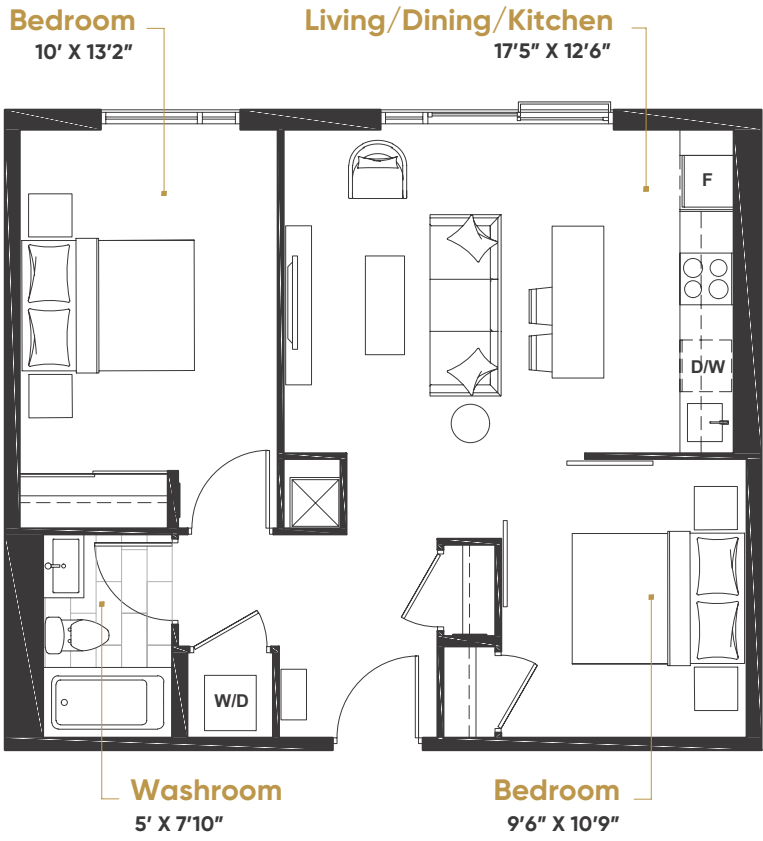

685 SF

2 BED

1 BATH

Dimensions, sizes, specifications, layouts and materials are approximate only and subject to change without notice. E.& O.E.