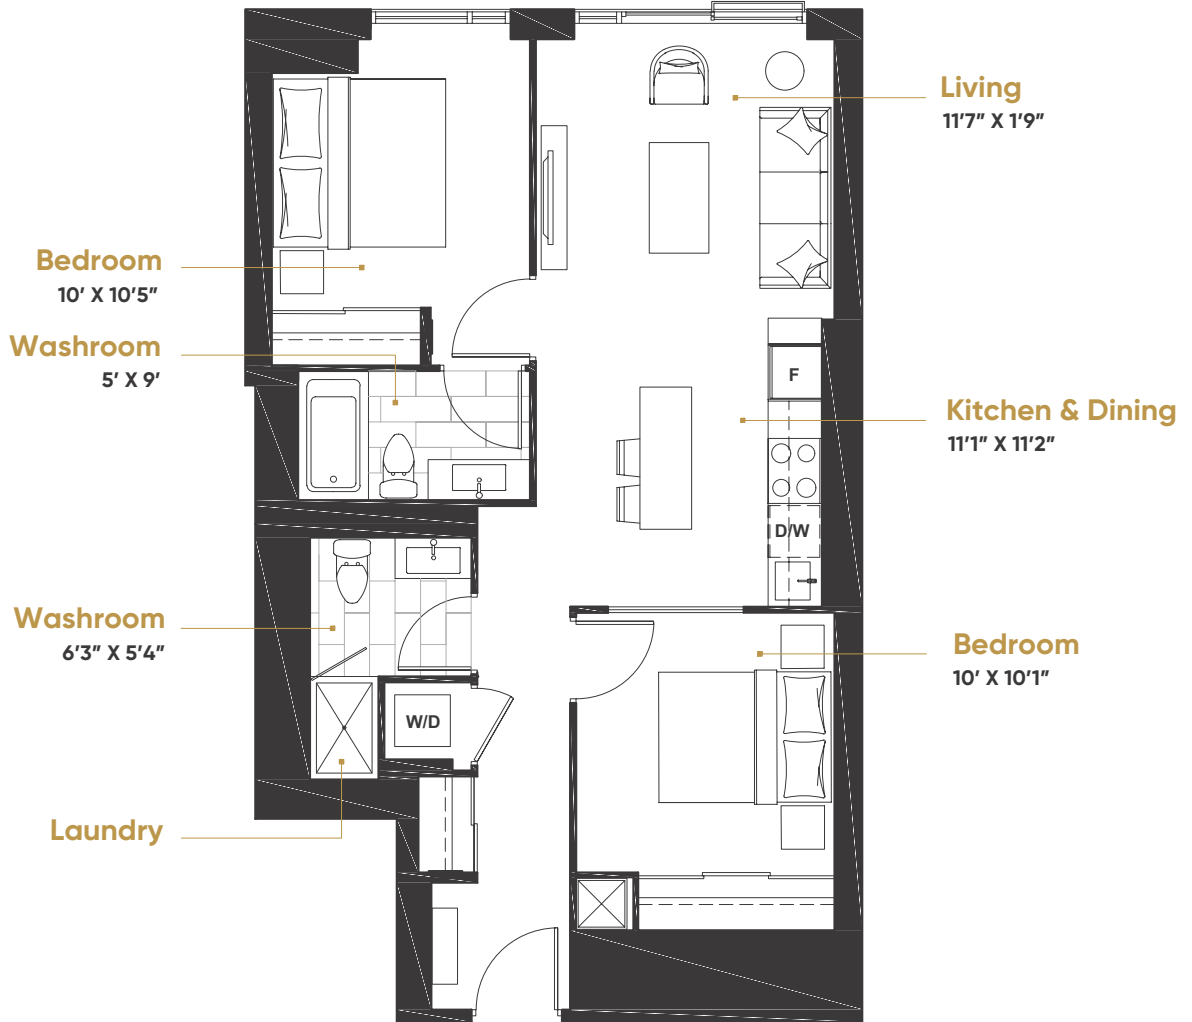

832 SF

2 BED

2 BATH

Dimensions, sizes, specifications, layouts and materials are approximate only and subject to change without notice. E.& O.E.

FLOORS 3 TO 32