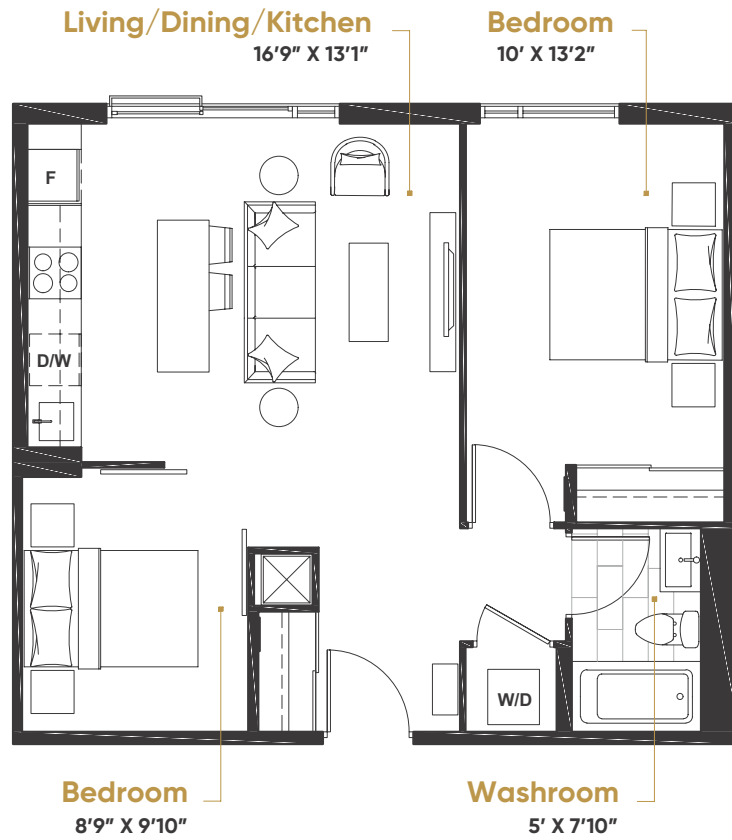

705 SF

2 BED

1 BATH

Dimensions, sizes, specifications, layouts and materials are approximate only and subject to change without notice. E.& O.E.