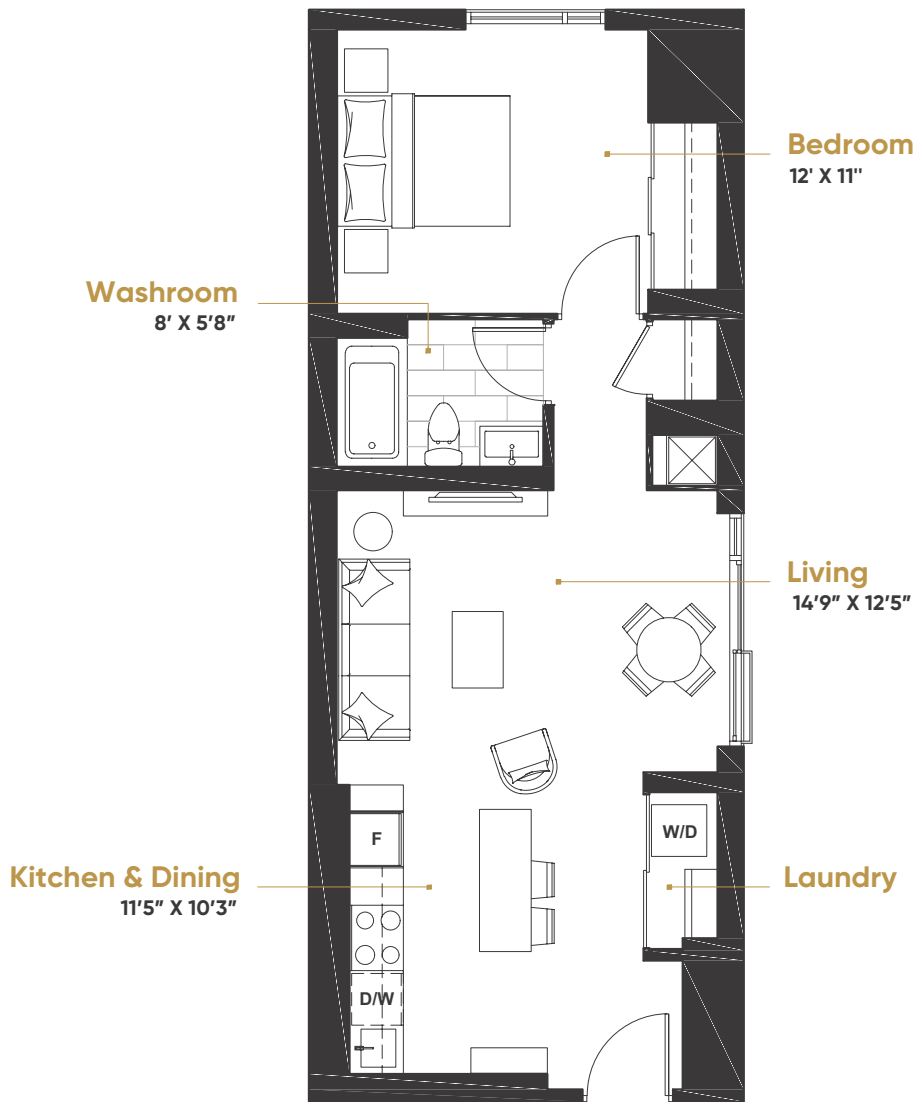

684 SF

1 BED

1 BATH

Dimensions, sizes, specifications, layouts and materials are approximate only and subject to change without notice. E.& O.E.

B1

FLOORS 3 TO 32